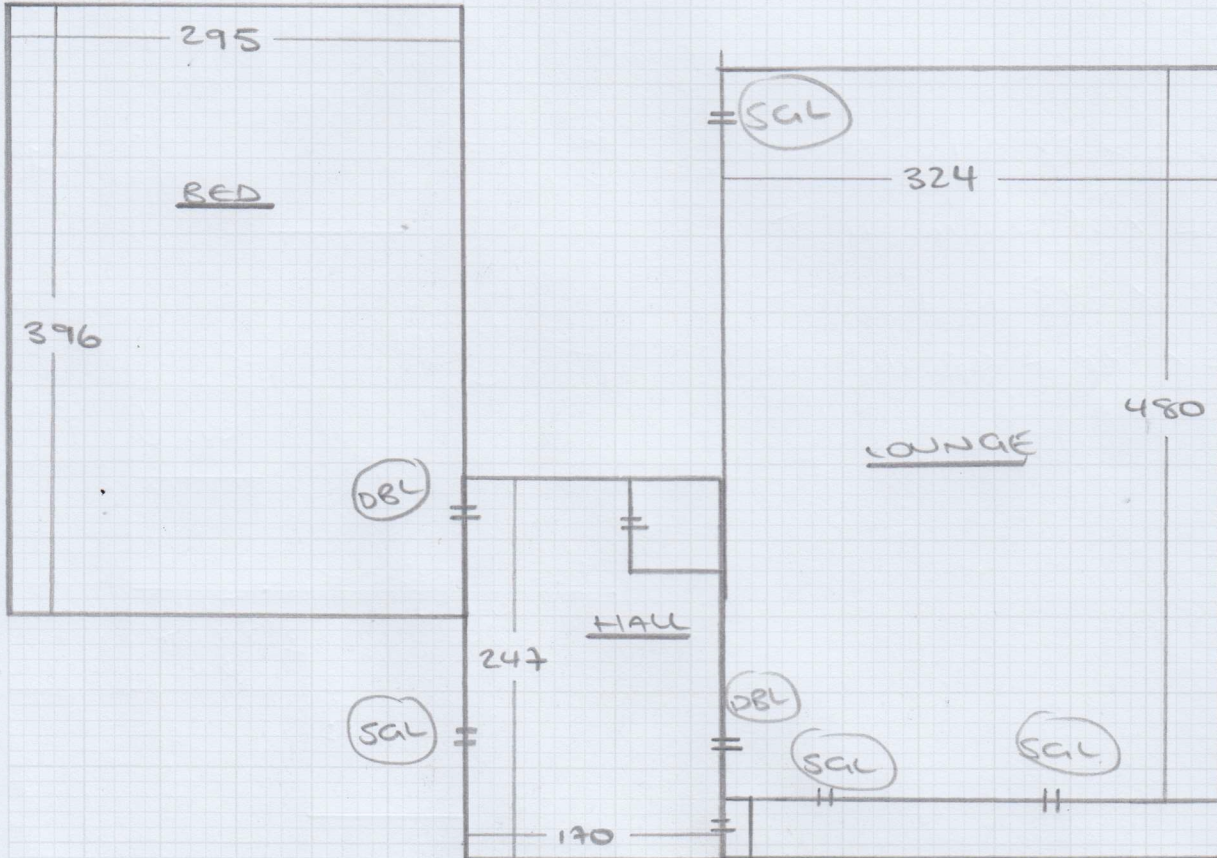

Job No: F29823
Name: TWEED CLARK
Address: 21 SWANBANK CT
SW6 3JL
Tel:
Sheet: 2 of 2

Job No: F29323
Name: TWEED CLARK
Address: 21 SWANBANK CT
SW6 3JL
Tel:
Sheet: 1 of 2

3.40 x 5M
4.10 x 5M

7.50 x 5M
(37.5M²)