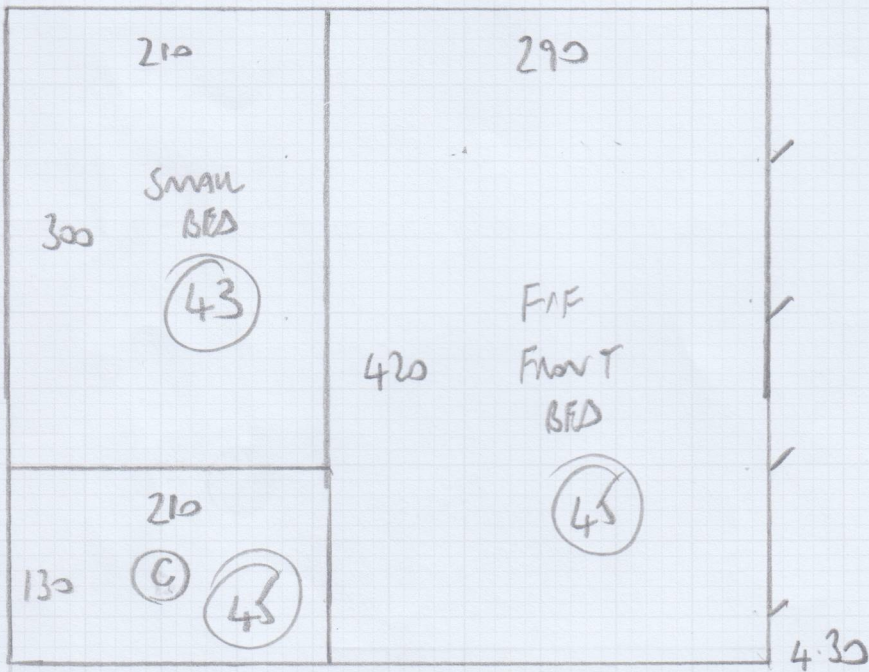

WARRINGTON

Job No: F29330

Name: STUDIO MAKI

Address: 43845 GRAHAM TERR
SWILW 841N

Tel:

Sheet:

5 of 6

Job No: F29332
 Name: STUNO MIKI
 Address: 43845 GRANNY TERR
 SWIW 8HN
 Tel:
 Sheet: 6 of 6

590

360