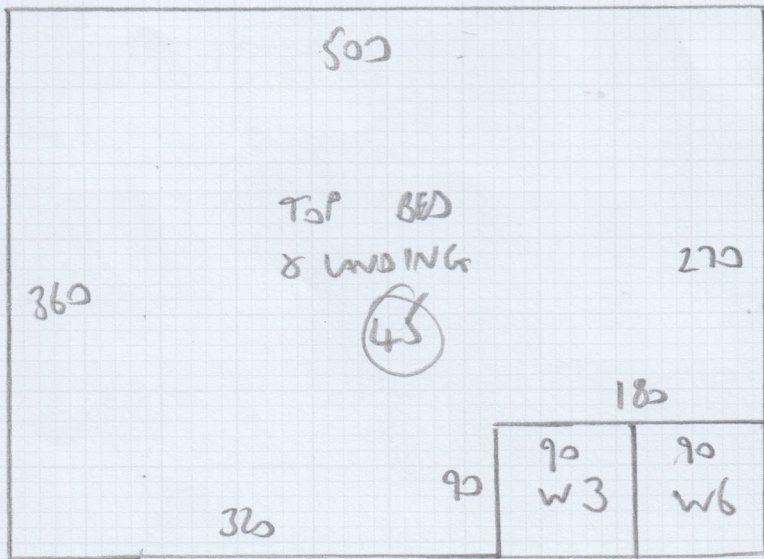

Job No: F29330
 Name: STUDIO MIAMI
 Address: 45 GRANHAM TERRACE
 SW1W 8HN

- 3 STRS 82x48
- w 100x70
- w 120x75
- w 80x75
- w 100x70
- w 125x77
- w 82x77
- 3 STRS 82x48

3 OF 6

- 4 STRS 82x47
- w 100x72
- w 117x77
- w 83x77
- 6 STRS 82x47

WARRINGTON

Job No: F29330

Name: STUDIO MAKI

Address: 43845 GRAHAM TERR
SWILW 841N

Tel:

Sheet:

5 of 6

Job No: F29332
 Name: STUNO MIKI
 Address: 43845 GRANNY TERR
 SWIW 8HN
 Tel:
 Sheet: 6 of 6

590

360