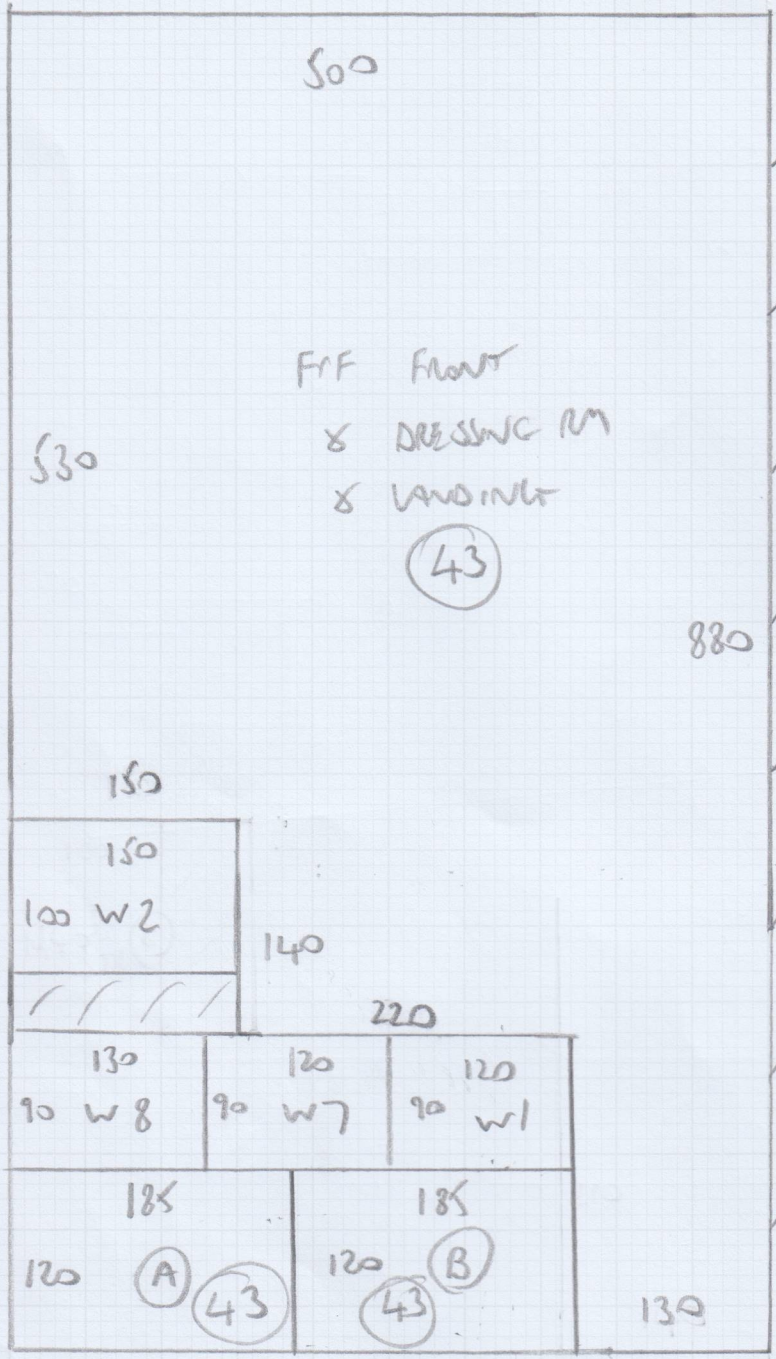

mrcarpets
Job No: F29330
Name: STUDIO MAKI
Address: 43845 GARDEN TERR
SW1W 8HN
Tel:
Sheet: 4 of 6

880
880

- 8-80
  - 5-90
  - 3-60
  - 3-70
  - 4-30
  - 3-50
2. } CIP

$30.00 \times 5.00 = 150m^2$