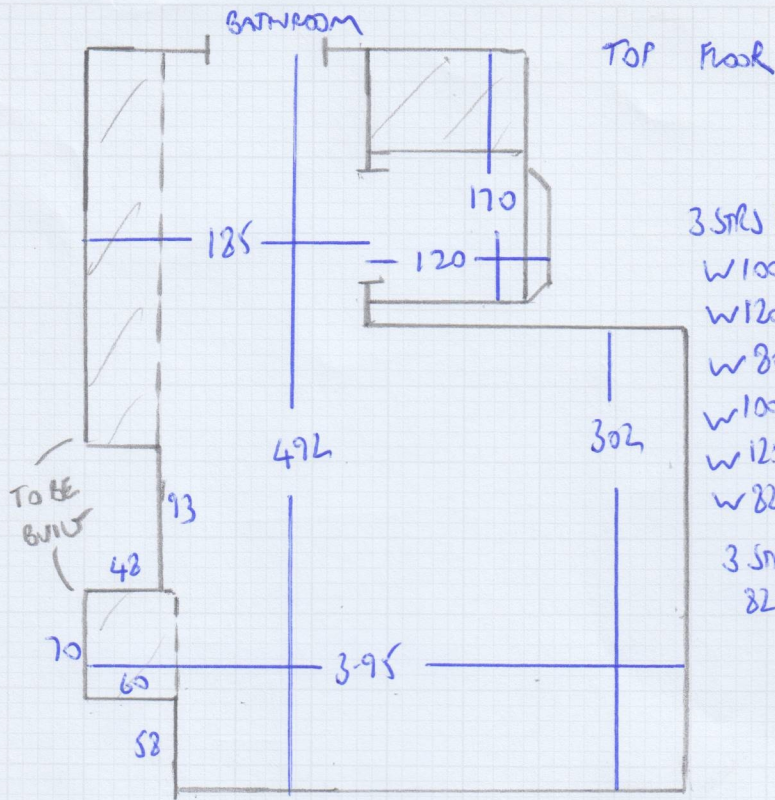

Job No: F29330
Name: STUDIO MIAMI
Address: 43 GRAHAM TERRACE
SWW 8HN

Tel:
Sheet: 1 OF 6

TOP FLOOR

NAPLES
SØ7

Job No: F29330
Name: STUDIO MAKI
Address: 43 GRANN TERRACE
SWIW 8HN
Tel:
Sheet: 2 of 6

FIRST FLOOR

Job No: F29330
 Name: STUDIO MIAMI
 Address: 45 GRANHAM TERRACE
 SW1W 8HN

- 3 STRS 82x48
- w 100x70
- w 120x75
- w 80x75
- w 100x70
- w 125x77
- w 82x77
- 3 STRS 82x48

3 OF 6

- 4 STRS 82x47
- w 100x72
- w 117x77
- w 83x77
- 6 STRS 82x47

590

360