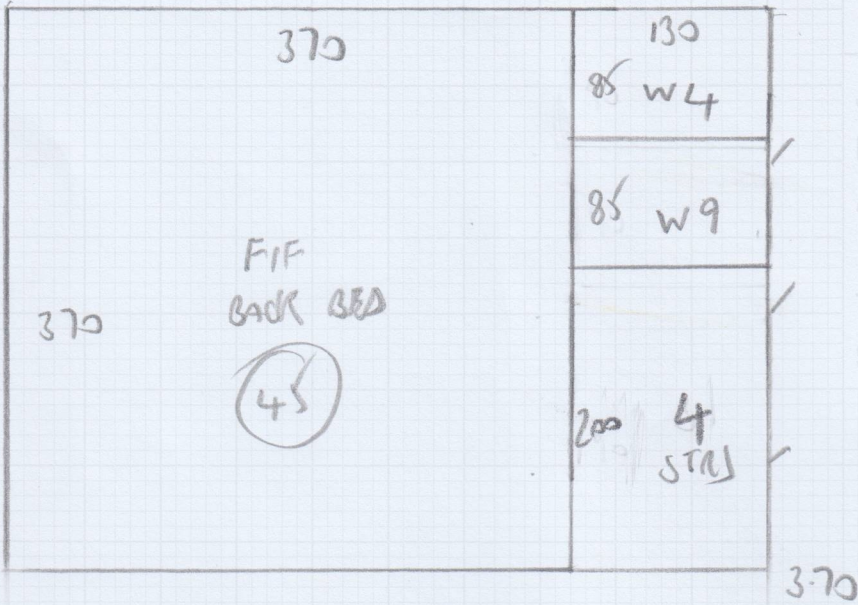

Job No: F29330
 Name: STUDIO MIAMI
 Address: 45 GRANHAM TERRACE
 SW1W 8HN

- 3 STRS 82x48
- w 100x70
- w 120x75
- w 80x75
- w 100x70
- w 125x77
- w 82x77
- 3 STRS 82x48

3 OF 6

- 4 STRS 82x47
- w 100x72
- w 117x77
- w 83x77
- 6 STRS 82x47

WARRINGTON

Job No: F29330

Name: STUDIO MAKI

Address: 43845 GRAHAM TERR
SWILW 841N

Tel:

Sheet:

5 of 6

Job No: F29332
 Name: STUNO MIKI
 Address: 43845 GRANNY TERR
 SWIW 8HN
 Tel:
 Sheet: 6 of 6

590

360