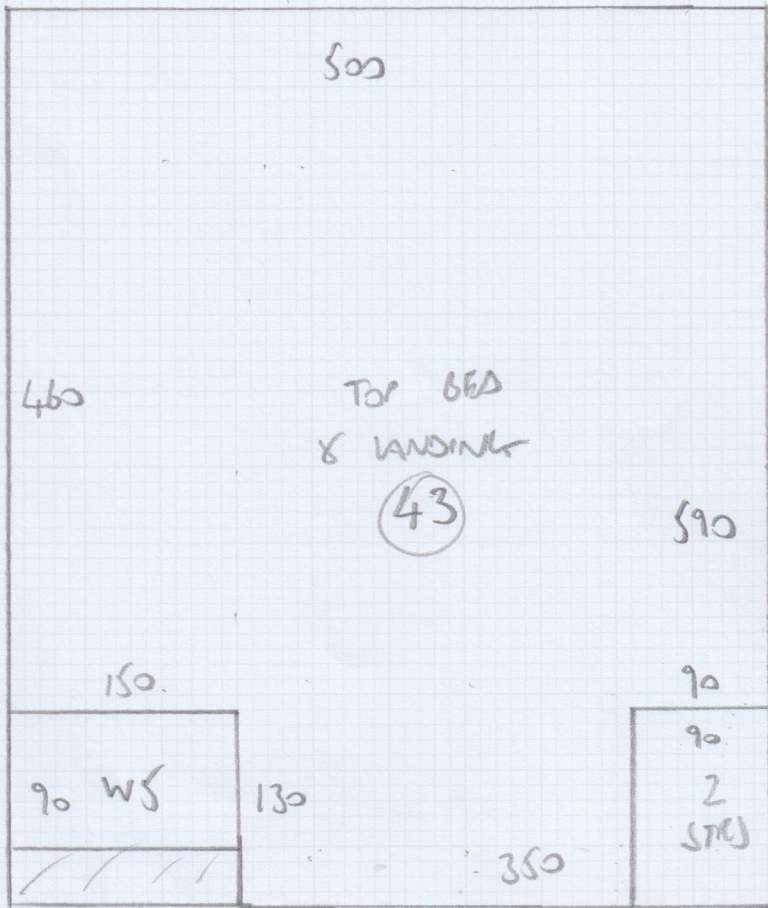

Job No: F29330
 Name: STUDIO MIAMI
 Address: 45 GRANHAM TERRACE
 SW1W 8HN

- 3 STRS 82x48
- w 100x70
- w 120x75
- w 80x75
- w 100x70
- w 125x77
- w 82x77
- 3 STRS 82x48

3 OF 6

- 4 STRS 82x47
- w 100x72
- w 117x77
- w 83x77
- 6 STRS 82x47

GIF

mrcarpets
 Job No: F29330
 Name: STUDIO MAKI
 Address: 43845 GARDEN TERR
 SW1W 8HN
 Tel:
 Sheet: 4 of 6

880
 880

- 8-80
 - 5-90
 - 3-60
 - 3-70
 - 4-30
 - 3-50
- } CIP

$30.00 \times 5.00 = 150m^2$

mrcarpets

WARRINGTON

Job No: F29330

Name: STUDIO MAKI

Address: 43845 GRAHAM TERR
SWILW 841N

Tel:

Sheet:

5 of 6

Job No: F29332
 Name: STUNO MIKI
 Address: 43845 GRANNY TERR
 SWIW 8HN
 Tel:
 Sheet: 6 of 6

590

360