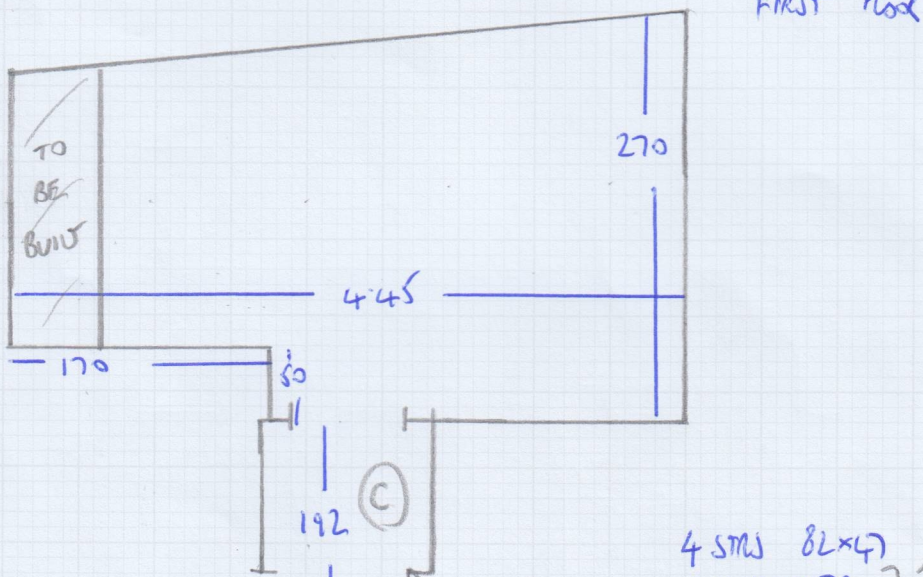

Job No: F29330
Name: STUDIO MIAMI
Address: 43 GRAHAM TERRACE
SWW 8HN

Tel:
Sheet: 1 OF 6

TOP FLOOR

NAPLES
SØ7

Job No: F29330
Name: STUDIO MAKI
Address: 43 GRANN TERRACE
SWIW 8HN
Tel:
Sheet: 2 of 6

FIRST FLOOR

Job No: F29330
 Name: STUDIO MIAMI
 Address: 45 GRANHAM TERRACE
 SW1W 8HN

- 3 STRS 82x48
- w 100x70
- w 120x75
- w 80x75
- w 100x70
- w 125x77
- w 82x77
- 3 STRS 82x48

3 OF 6

- 4 STRS 82x47
- w 100x72
- w 117x77
- w 83x77
- 6 STRS 82x47

590

360