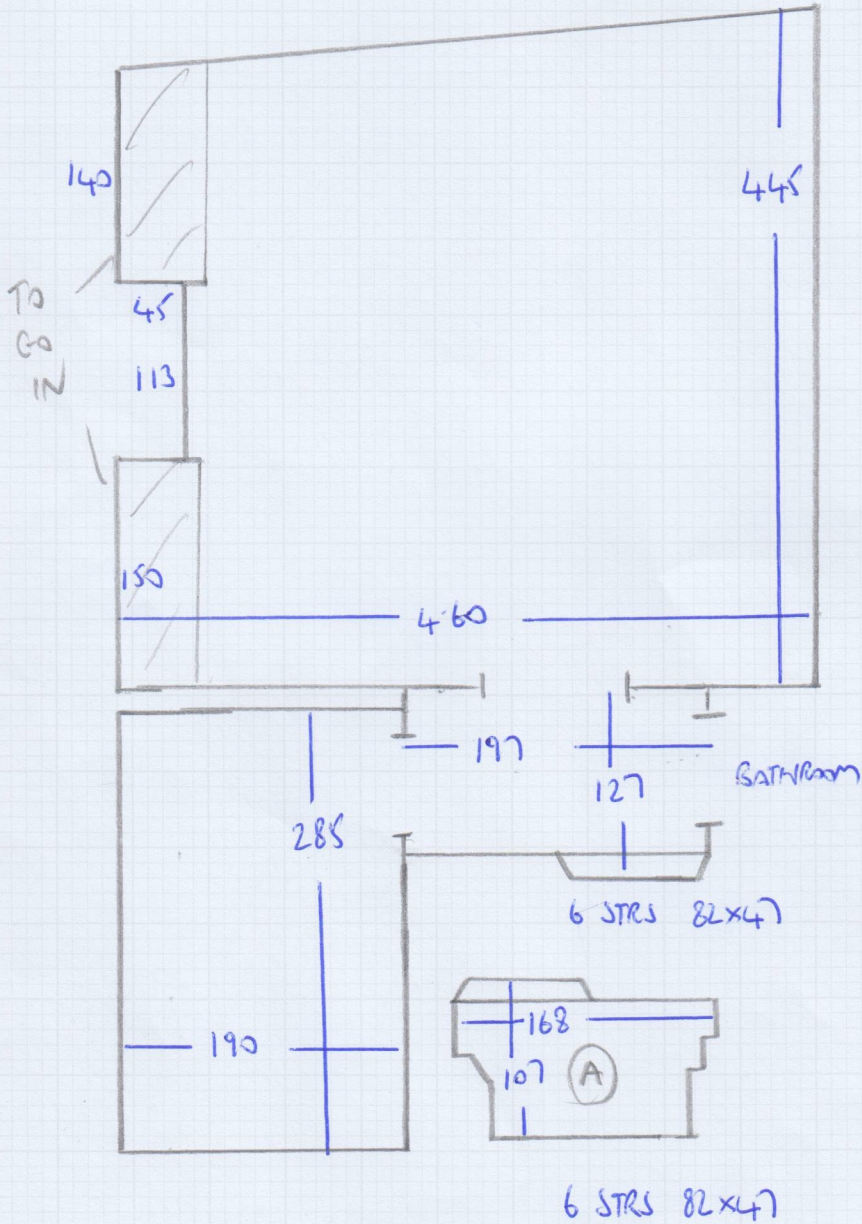

Job No: F29330
Name: STUDIO MIAMI
Address: 43 GRAHAM TERRACE
SWW 8HN

Tel:
Sheet: 1 OF 6

TOP FLOOR

NAPLES
SØ7

Job No: F29330
Name: STUDIO MAKI
Address: 43 GRANN TERRACE
SWIW 8HN
Tel:
Sheet: 2 of 6

FIRST FLOOR

Job No: F29330
 Name: STUDIO MIAMI
 Address: 45 GRANHAM TERRACE
 SW1W 8HN

- 3 STRS 82x48
- w 100x70
- w 120x75
- w 80x75
- w 100x70
- w 125x77
- w 82x77
- 3 STRS 82x48

3 OF 6

- 4 STRS 82x47
- w 100x72
- w 117x77
- w 83x77
- 6 STRS 82x47

590

360