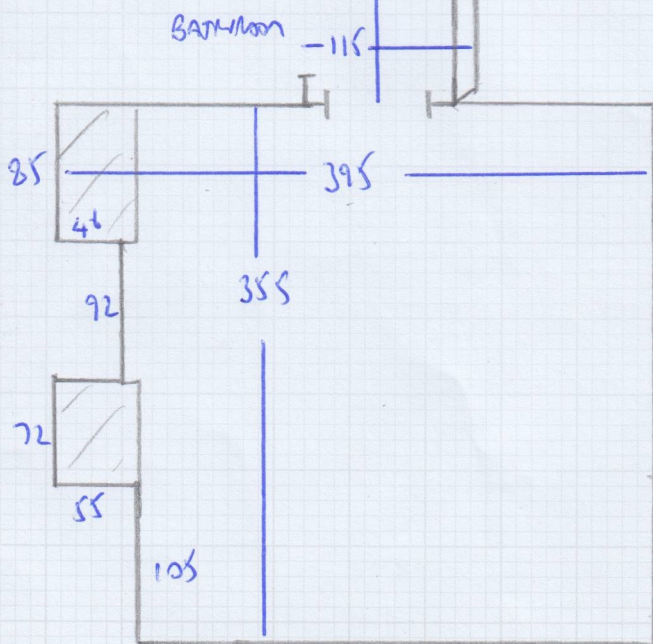

Job No: F29330
Name: STUDIO MIAMI
Address: 43 GRAHAM TERRACE
SWW 8HN

Tel:
Sheet: 1 OF 6

TOP FLOOR

NAPLES
SØ7

Job No: F29330
Name: STUDIO MAKI
Address: 43 GRANN TERRACE
SWIW 8HN
Tel:
Sheet: 2 of 6

FIRST FLOOR

Job No: F29330
 Name: STUDIO MIAMI
 Address: 45 GRANHAM TERRACE
 SW1W 8HN

- 3 STRS 82x48
- w 100x70
- w 120x75
- w 80x75
- w 100x70
- w 125x77
- w 82x77
- 3 STRS 82x48

3 OF 6

- 4 STRS 82x47
- w 100x72
- w 117x77
- w 83x77
- 6 STRS 82x47

GIF

mrcarpets
 Job No: F29330
 Name: STUDIO MAKI
 Address: 43845 GARDEN TERR
 SW1W 8HN
 Tel:
 Sheet: 4 of 6

880
 880

- 8-80
 - 5-90
 - 3-60
 - 3-70
 - 4-30
 - 3-50
- } CIP

$30.00 \times 5.00 = 150m^2$

mrcarpets