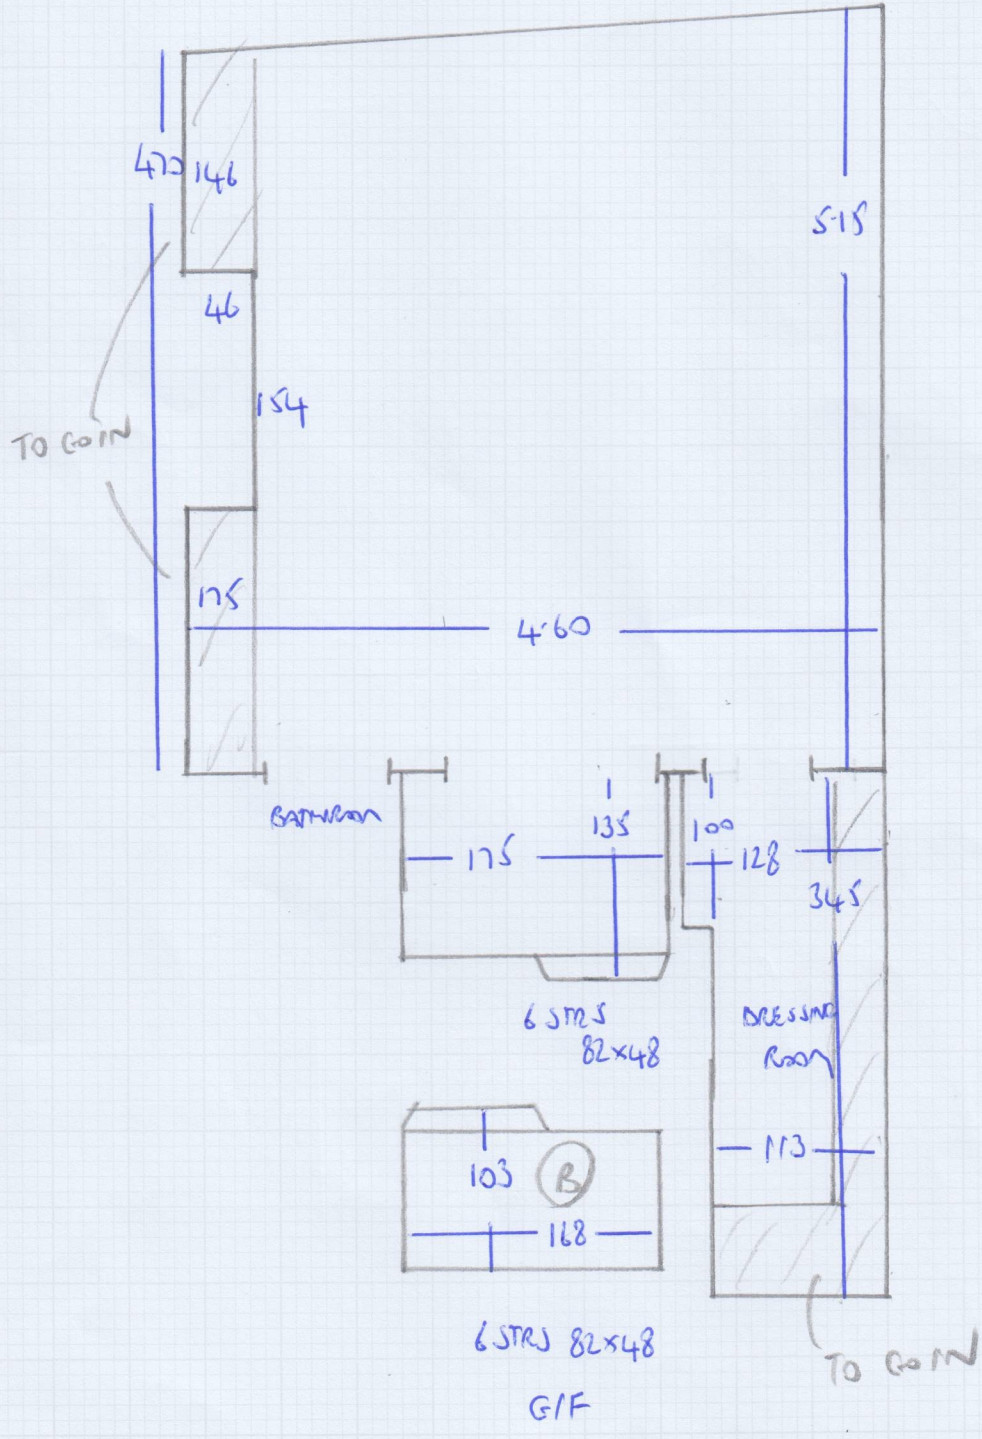

Job No: F29330
Name: STUDIO MIAMI
Address: 43 GRAHAM TERRACE
SWW 8HN

Tel:
Sheet: 1 OF 6

TOP FLOOR

NAPLES
SØ7

Job No: F29330
Name: STUDIO MAKI
Address: 43 GRANN TERRACE
SWIW 8HN
Tel:
Sheet: 2 of 6

FIRST FLOOR

Job No: F29330
 Name: STUDIO MIAMI
 Address: 45 GRANHAM TERRACE
 SW1W 8HN

- 3 STRS 82x48
- w 100x70
- w 120x75
- w 80x75
- w 100x70
- w 125x77
- w 82x77
- 3 STRS 82x48

3 OF 6

- 4 STRS 82x47
- w 100x72
- w 117x77
- w 83x77
- 6 STRS 82x47

590

360