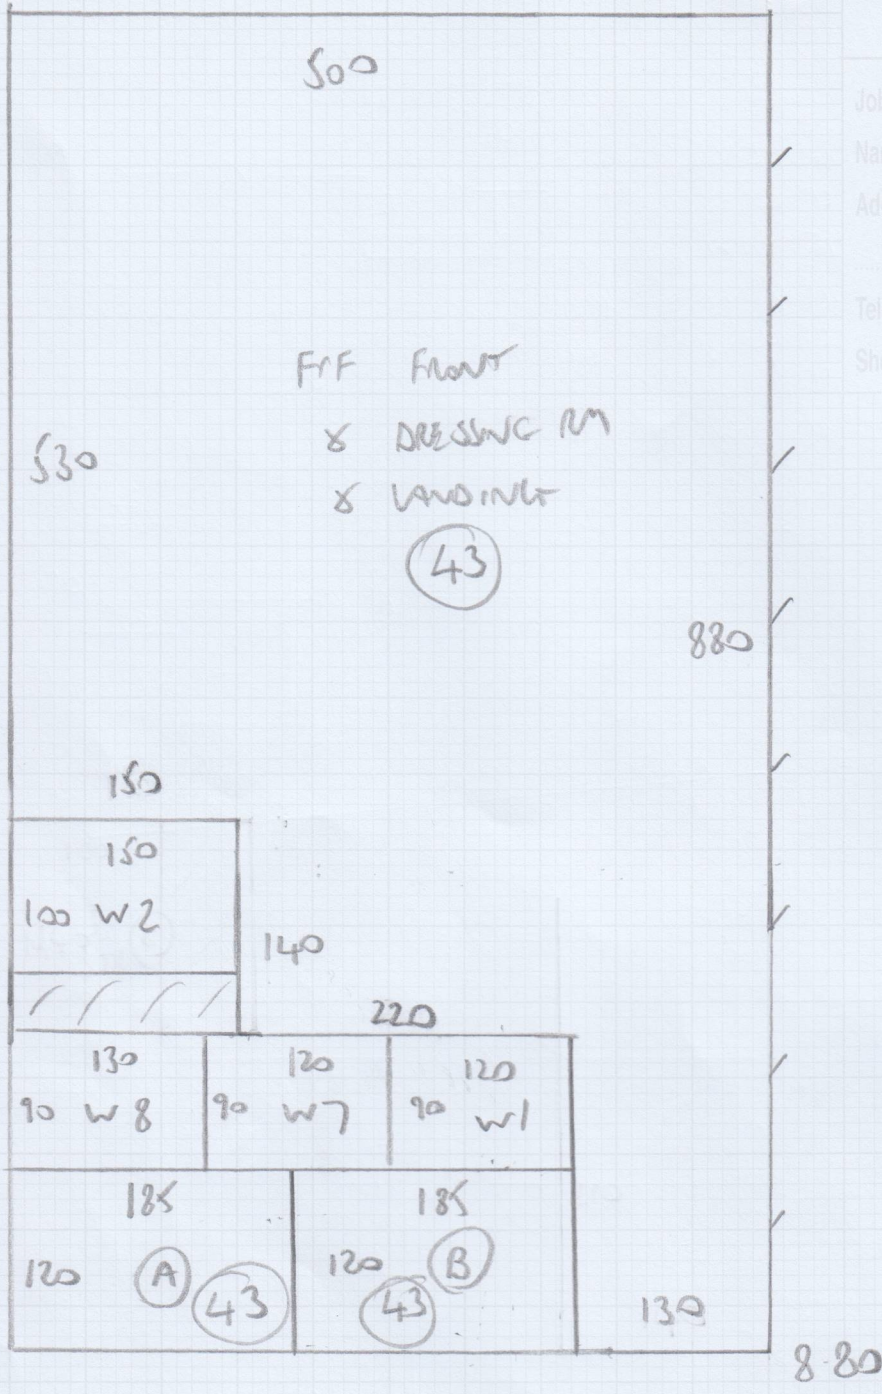

Job No: F29330
Name: STUDIO MIAMI
Address: 43 GRAHAM TERRACE
SWW 8HN

Tel:
Sheet: 1 OF 6

TOP FLOOR

NAPLES
SØ7

Job No: F29330
Name: STUDIO MAKI
Address: 43 GRANNY TERRACE
SWIW 8HN
Tel:
Sheet: 2 of 6

FIRST FLOOR

- 3 STRS 82x48
- w 100x70
- w 120x75
- w 80x75
- w 100x70
- w 125x77
- w 82x77
- 3 STRS
- 82x48

Job No: F29330
 Name: STUDIO MIAMI
 Address: 45 GRANHAM TERRACE
 SW1W 8HN

3 OF 6

- 4 STRS 82x47
- w 100x72
- w 117x77
- w 83x77
- 6 STRS 82x47

GIF

mrcarpet
 Job No: F29330
 Name: STUDIO MAKI
 Address: 43845 GARDEN TERR
 SWIW 8HN
 Tel:
 Sheet: 4 of 6

- 8-80
 - 5-90
 - 3-60
 - 3-70
 - 4-30
 - 3-50
- } CIP

$30.00 \times 5.00 = 150m^2$

Job No: F29332
Name: STUNO MIKI
Address: 43845 GRANNY TERR
SWIW 8HN
Tel:
Sheet: 6 of 6