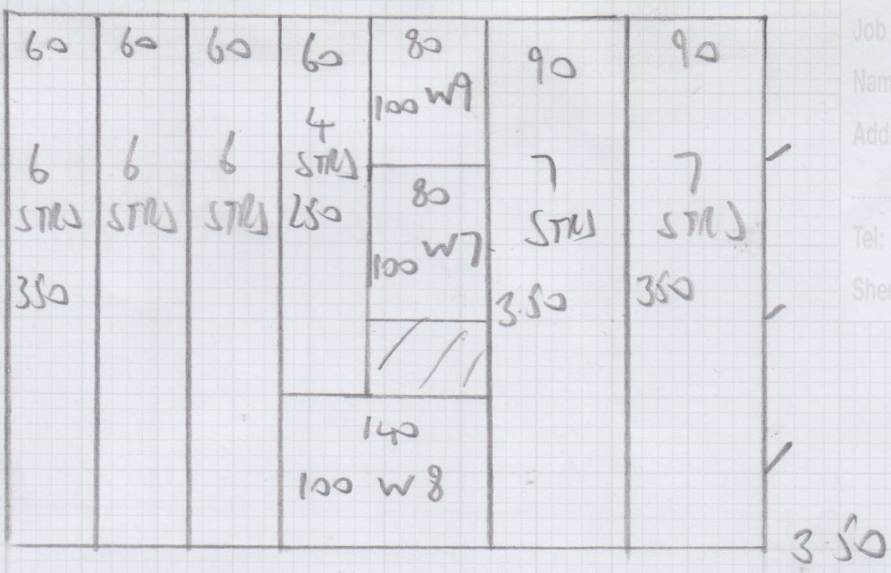

Job No: F29330
Name: STUDIO MIAMI
Address: 43 GRAHAM TERRACE
SWW 8HN

Tel:
Sheet: 1 OF 6

TOP FLOOR

NAPLES
SØ7

Job No: F29330
Name: STUDIO MAKI
Address: 43 GRANNY TERRACE
SWIW 8HN
Tel:
Sheet: 2 of 6

FIRST FLOOR

- 3 STRS 82x48
- w 100x70
- w 120x75
- w 80x75
- w 100x70
- w 125x77
- w 82x77
- 3 STRS
- 82x48

Job No: F29330
 Name: STUDIO MIAMI
 Address: 45 GRANHAM TERRACE
 SW1W 8HN

3 OF 6

- 4 STRS 82x47
- w 100x72
- w 117x77
- w 83x77
- 6 STRS 82x47

GIF

mrcarpet
 Job No: F29330
 Name: STUDIO MAKI
 Address: 43845 GARDEN TERR
 SWIW 8HN
 Tel:
 Sheet: 4 of 6

- 8-80
 - 5-90
 - 3-60
 - 3-70
 - 4-30
 - 3-50
- } CIP

$30.00 \times 5.00 = 150m^2$

Job No: F29332
Name: STUNO MIKI
Address: 43845 GRANNY TERR
SWIW 8HN
Tel:
Sheet: 6 of 6

590

360

Job No: F29330
 Name: STUDIO MIAMI
 Address: 43845 GRAHAM TERR
 SWIW 8HN
 Tel:
 Sheet: 5 of 6

Job No: F29330
 Name: STUDIO MIAMI
 Address: 43845 GRAHAM
 TERRACE SWIW 8HN
 Tel:
 Sheet: of: