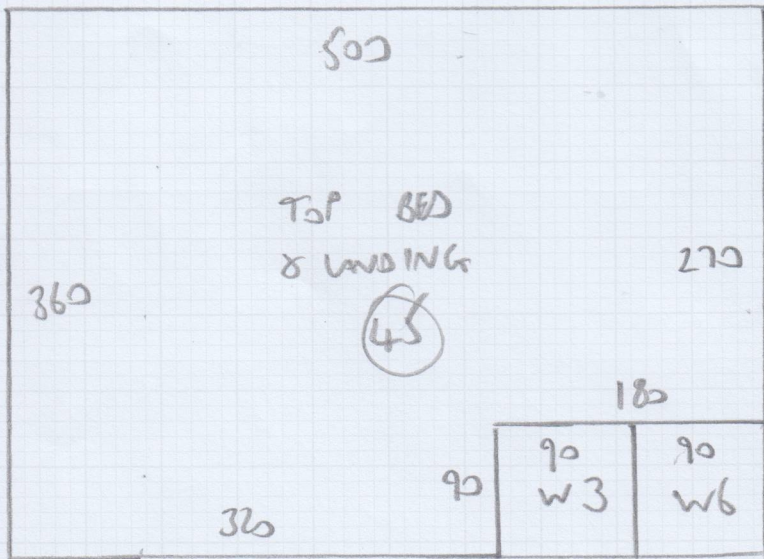

Job No: F29332
Name: STUNO MIKI
Address: 43845 GRANNY TERR
SWIW 8HN
Tel:
Sheet: 6 of 6

590

360