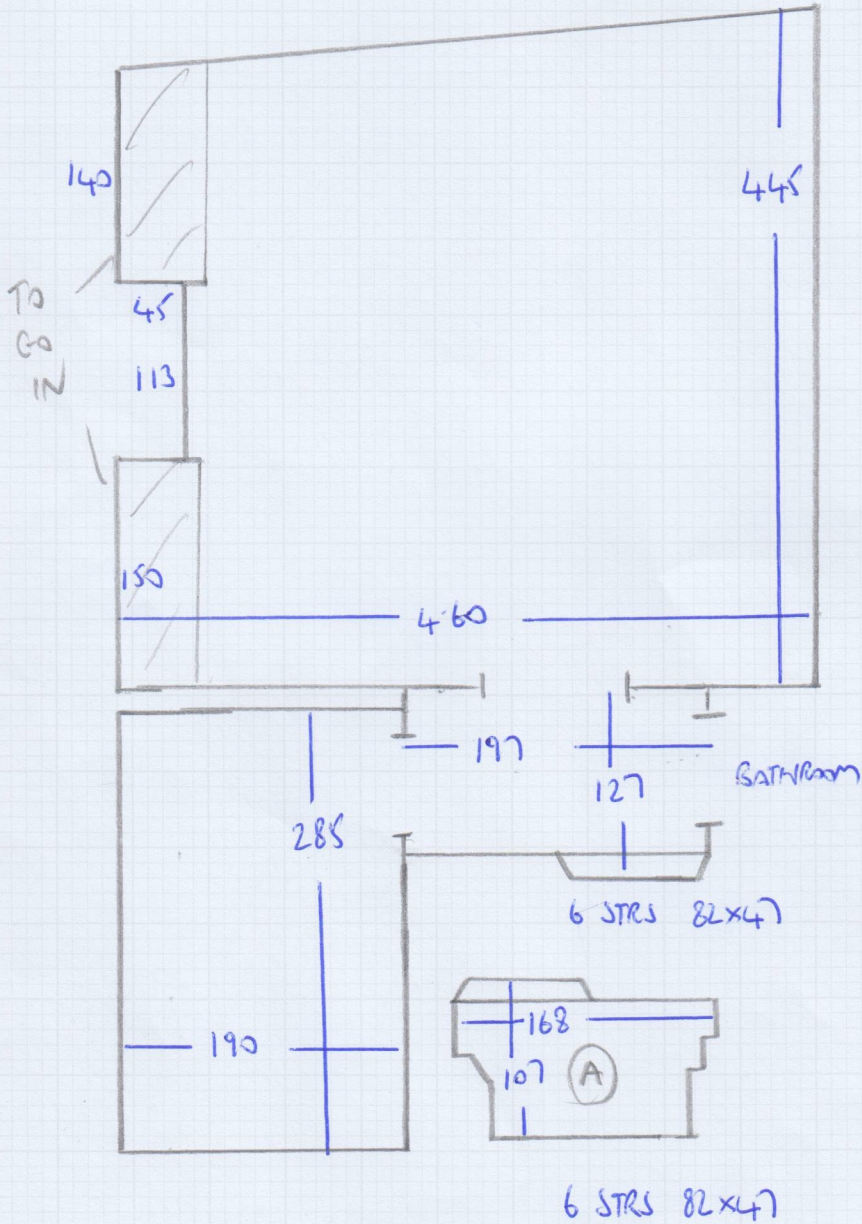

Job No: F29330
Name: STUDIO MIAMI
Address: 43 GRAHAM TERRACE
SWW 8HN

Tel:
Sheet: 1 OF 6

TOP FLOOR

NAPLES
SØ7

Job No: F29330
Name: STUDIO MAKI
Address: 43 GRANNY TERRACE
SWIW 8HN
Tel:
Sheet: 2 of 6

FIRST FLOOR

- 3 STRS 82x48
- w 100x70
- w 120x75
- w 80x75
- w 100x70
- w 125x77
- w 82x77
- 3 STRS
- 82x48

Job No: F29330
 Name: STUDIO MIAMI
 Address: 45 GRANHAM TERRACE
 SW1W 8HN

3 OF 6

- 4 STRS 82x47
- w 100x72
- w 117x77
- w 83x77
- 6 STRS 82x47

GIF

mrcarpet
 Job No: F29330
 Name: STUDIO MAKI
 Address: 43845 GARDEN TERR
 SWIW 8HN
 Tel:
 Sheet: 4 of 6

- 8-80
 - 5-90
 - 3-60
 - 3-70
 - 4-30
 - 3-50
- } CIP

$30.00 \times 5.00 = 150m^2$

Job No: F29332
Name: STUNO MIKI
Address: 43845 GRANNY TERR
SWIW 8HN
Tel:
Sheet: 6 of 6

590

360

Job No: F29330
 Name: STUDIO MIAMI
 Address: 43845 GRAHAM TERR
 SWIW 8HN
 Tel:
 Sheet: 5 of 6

Job No: F29330
 Name: STUDIO MIAMI
 Address: 43845 GRAHAM
 TERRACE SWIW 8HN
 Tel:
 Sheet: of: