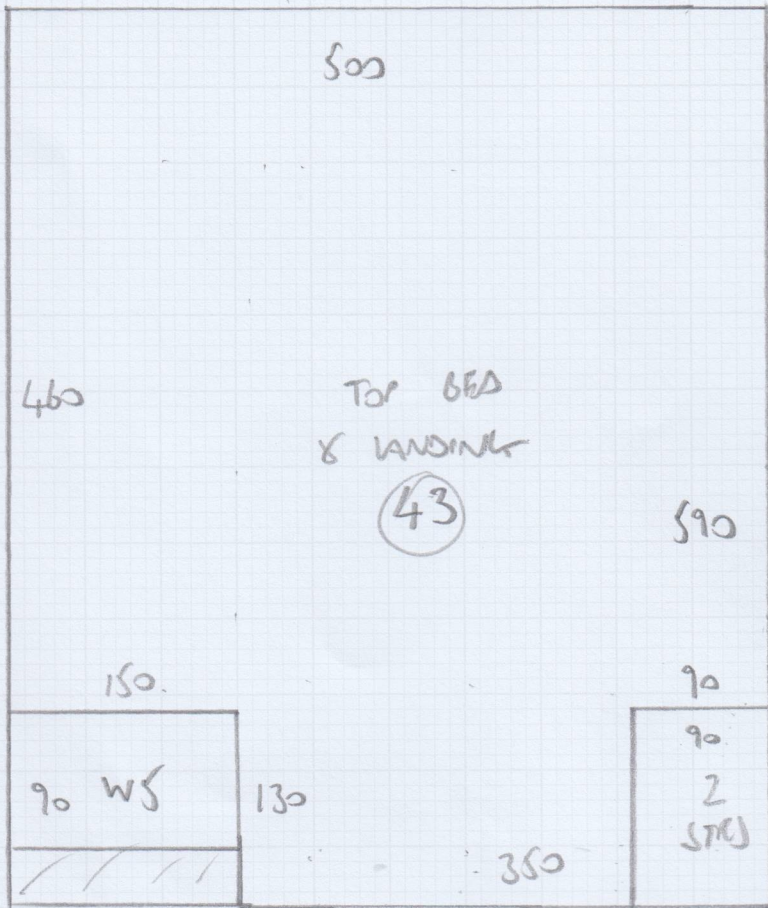

Job No: F29330
Name: STUDIO MIAMI
Address: 43 GRAHAM TERRACE
SWW 8HN

Tel:
Sheet: 1 OF 6

TOP FLOOR

NAPLES
SØ7

Job No: F29330
Name: STUDIO MAKI
Address: 43 GRANNY TERRACE
SWIW 8HN
Tel:
Sheet: 2 of 6

FIRST FLOOR

- 3 STRS 82x48
- w 100x70
- w 120x75
- w 80x75
- w 100x70
- w 125x77
- w 82x77
- 3 STRS
- 82x48

Job No: F29330
 Name: STUDIO MIAMI
 Address: 45 GRANHAM TERRACE
 SW1W 8HN

3 OF 6

- 4 STRS 82x47
- w 100x72
- w 117x77
- w 83x77
- 6 STRS 82x47

GIF

mrcarpet
 Job No: F29330
 Name: STUDIO MAKI
 Address: 43845 GARDEN TERR
 SWIW 8HN
 Tel:
 Sheet: 4 of 6

- 8-80
 - 5-90
 - 3-60
 - 3-70
 - 4-30
 - 3-50
- } CIP

$30.00 \times 5.00 = 150m^2$

Job No: F29332
Name: STUNO MIKI
Address: 43845 GRANNY TERR
SWIW 8HN
Tel:
Sheet: 6 of 6

590

360

Job No: F29330
 Name: STUDIO MIAMI
 Address: 43845 GRAHAM TERR
 SWIW 8HN
 Tel:
 Sheet: 5 of 6

Job No: F29330
 Name: STUDIO MIAMI
 Address: 43845 GRAHAM
 TERRACE SWIW 8HN
 Tel:
 Sheet: of: