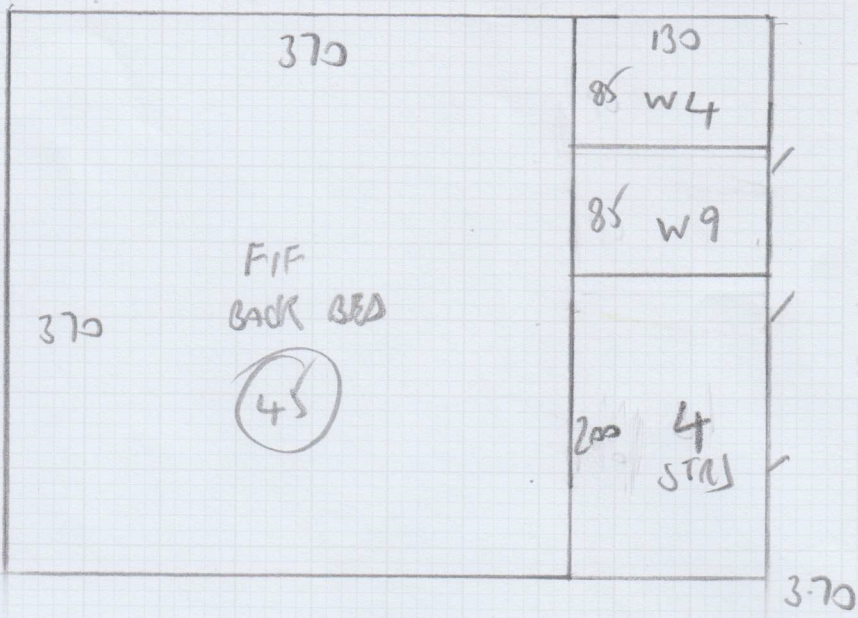

Job No: F29330
Name: STUDIO MIAMI
Address: 43845 GRAHAM TERR
SWIW 8HN
Tel:
Sheet: 5 of 6

Job No: F29330
Name: STUDIO MIAMI
Address: 43845 GRAHAM
TERRACE SWIW 8HN
Tel:
Sheet: of: