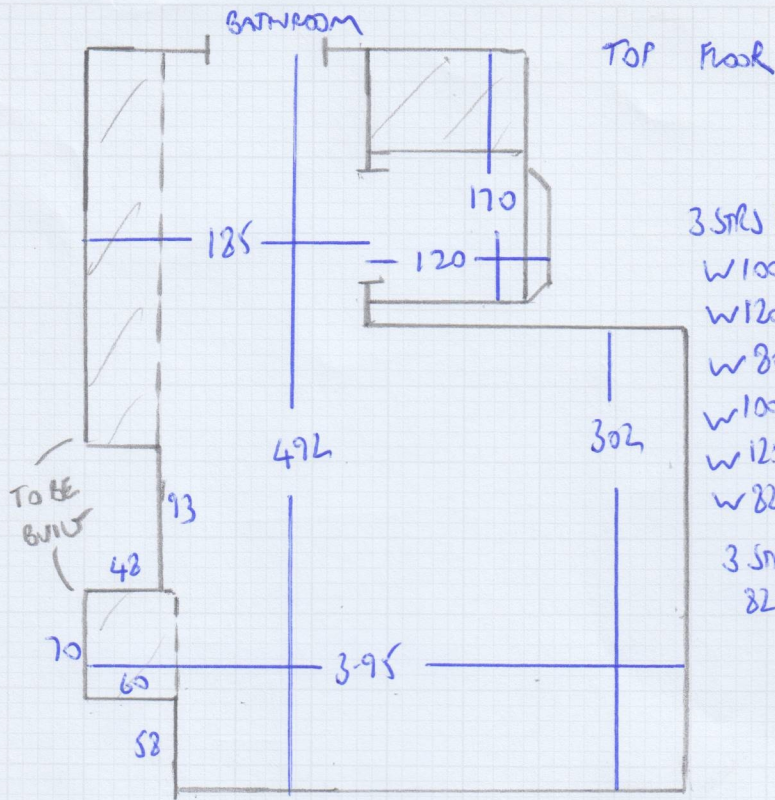

Job No: F29330
Name: STUDIO MIAMI
Address: 43 GRAHAM TERRACE
SWW 8HN

Tel:
Sheet: 1 OF 6

TOP FLOOR

NAPLES
SØ7

Job No: F29330
Name: STUDIO MAKI
Address: 43 GRANNY TERRACE
SWIW 8HN
Tel:
Sheet: 2 of 6

FIRST FLOOR

- 3 STRS 82x48
- w 100x70
- w 120x75
- w 80x75
- w 100x70
- w 125x77
- w 82x77
- 3 STRS
- 82x48

Job No: F29330
 Name: STUDIO MIAMI
 Address: 45 GRANHAM TERRACE
 SW1W 8HN

3 OF 6

- 4 STRS 82x47
- w 100x72
- w 117x77
- w 83x77
- 6 STRS 82x47