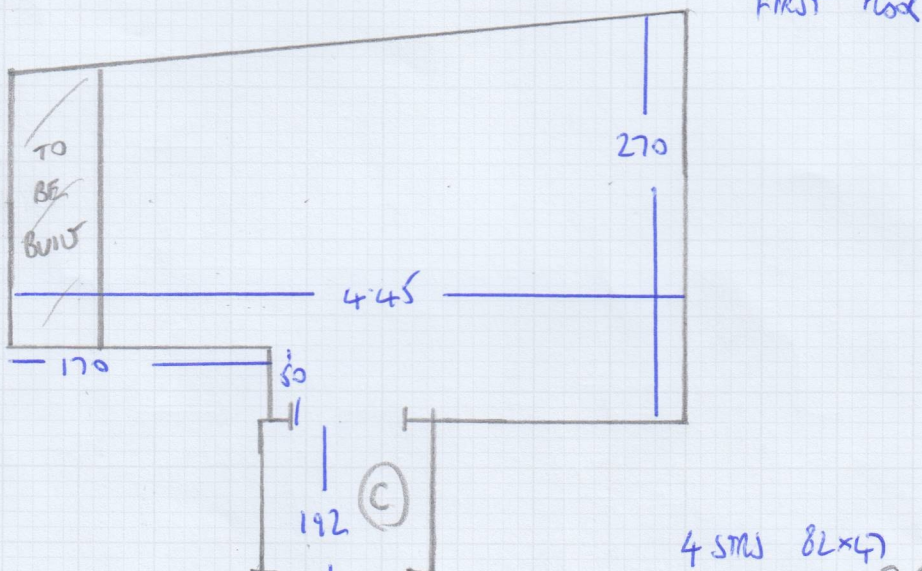

Job No: F29330
Name: STUDIO MIAMI
Address: 43 GRAHAM TERRACE
SWW 8HN

Tel:
Sheet: 1 OF 6

TOP FLOOR

NAPLES
SØ7

Job No: F29330
Name: STUDIO MAKI
Address: 43 GRANNY TERRACE
SWIW 8HN
Tel:
Sheet: 2 of 6

FIRST FLOOR

- 3 STRS 82x48
- w 100x70
- w 120x75
- w 80x75
- w 100x70
- w 125x77
- w 82x77
- 3 STRS
- 82x48

Job No: F29330
 Name: STUDIO MIAMI
 Address: 45 GRANHAM TERRACE
 SW1W 8HN

3 OF 6

- 4 STRS 82x47
- w 100x72
- w 117x77
- w 83x77
- 6 STRS 82x47

GIF

mrcarpet
 Job No: F29330
 Name: STUDIO MAKI
 Address: 43845 GARDEN TERR
 SWIW 8HN
 Tel:
 Sheet: 4 of 6

- 8-80
 - 5-90
 - 3-60
 - 3-70
 - 4-30
 - 3-50
- } CIP

$30.00 \times 5.00 = 150m^2$

Job No: F29332
Name: STUNO MIKI
Address: 43845 GRANNY TERR
SWIW 8HN
Tel:
Sheet: 6 of 6