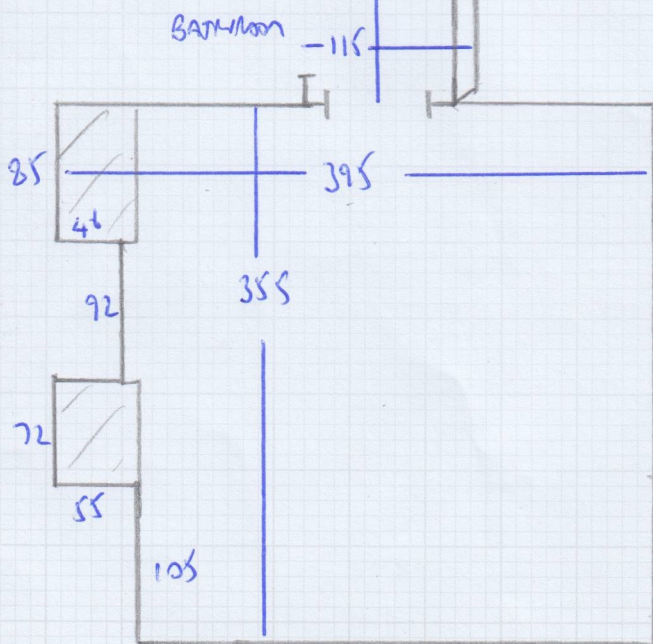

Job No: F29330
Name: STUDIO MIAMI
Address: 43 GRAHAM TERRACE
SWW 8HN

Tel:
Sheet: 1 OF 6

TOP FLOOR

NAPLES
SØ7

Job No: F29330
Name: STUDIO MAKI
Address: 43 GRANNY TERRACE
SWIW 8HN
Tel:
Sheet: 2 of 6

FIRST FLOOR

- 3 STRS 82x48
- w 100x70
- w 120x75
- w 80x75
- w 100x70
- w 125x77
- w 82x77
- 3 STRS
- 82x48

Job No: F29330
 Name: STUDIO MIAMI
 Address: 45 GRANHAM TERRACE
 SW1W 8HN

3 OF 6

- 4 STRS 82x47
- w 100x72
- w 117x77
- w 83x77
- 6 STRS 82x47

GIF

mrcarpet
 Job No: F29330
 Name: STUDIO MAKI
 Address: 43845 GARDEN TERR
 SWIW 8HN
 Tel:
 Sheet: 4 of 6

- 8-80
 - 5-90
 - 3-60
 - 3-70
 - 4-30
 - 3-50
- } CIP

$30.00 \times 5.00 = 150m^2$

Job No: F29332
Name: STUNO MIKI
Address: 43845 GRANNY TERR
SWIW 8HN
Tel:
Sheet: 6 of 6

590

360

Job No: F29330
 Name: STUDIO MIAMI
 Address: 43845 GRAHAM TERR
 SWIW 8HN
 Tel:
 Sheet: 5 of 6

Job No: F29330
 Name: STUDIO MIAMI
 Address: 43845 GRAHAM
 TERRACE SWIW 8HN
 Tel:
 Sheet: of: