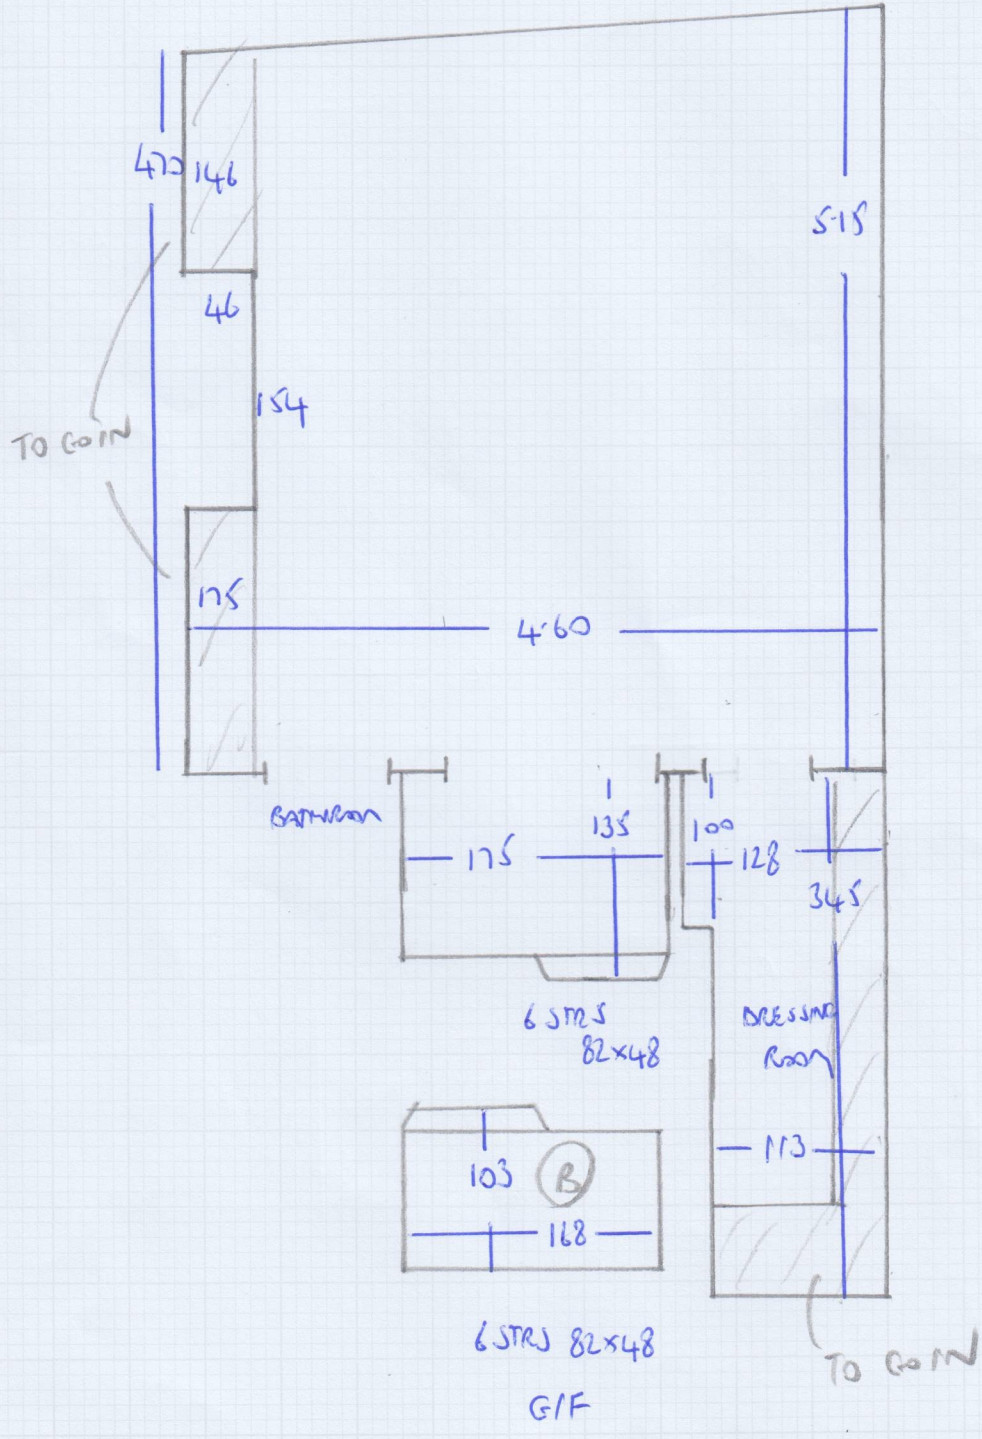

Job No: F29330
Name: STUDIO MIAMI
Address: 43 GRAHAM TERRACE
SWW 8HN

Tel:
Sheet: 1 OF 6

TOP FLOOR

NAPLES
SØ7

Job No: F29330
Name: STUDIO MAKI
Address: 43 GRANNY TERRACE
SWIW 8HN
Tel:
Sheet: 2 of 6

FIRST FLOOR

- 3 STRS 82x48
- w 100x70
- w 120x75
- w 80x75
- w 100x70
- w 125x77
- w 82x77
- 3 STRS
- 82x48

Job No: F29330
 Name: STUDIO MIAMI
 Address: 45 GRANHAM TERRACE
 SW1W 8HN

3 OF 6

- 4 STRS 82x47
- w 100x72
- w 117x77
- w 83x77
- 6 STRS 82x47