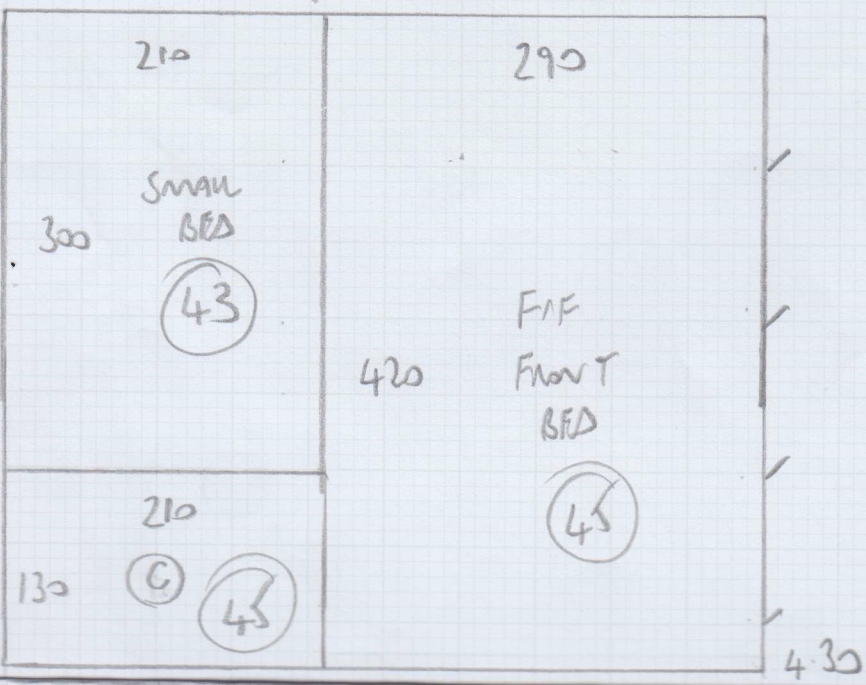

Job No: F29330
Name: STUDIO MIAMI
Address: 43845 GRAHAM TERR
SWIW 8HN
Tel:
Sheet: 5 of 6

Job No: F29330
Name: STUDIO MIAMI
Address: 43845 GRAHAM
TERRACE SWIW 8HN
Tel:
Sheet: of: