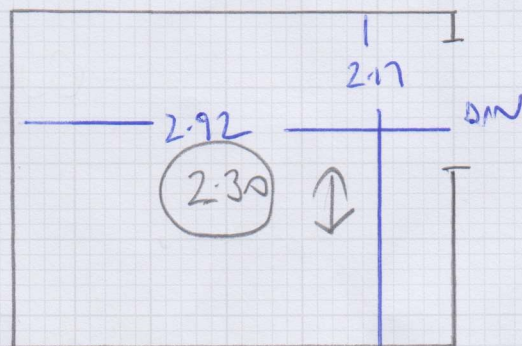

mrcarpet

DESIGNS FOR FLOORS

Job No: F29335

Name: QUEVE

Address: 25 KELSO PARK  
W8 SQG

Tel:

Sheet: 1 OF 1

2ND FLOOR BEDROOM

CUT DOWN  
TO 230 x 305

AFFECTION

TRUFFLE

2-30 x 4MTR