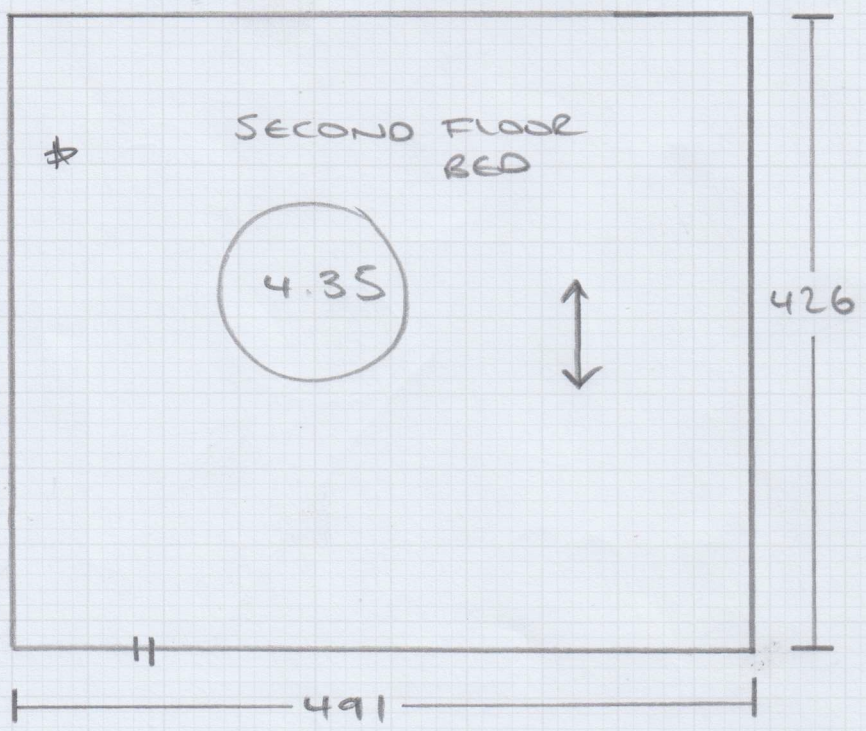

Job No: F29349
Name: REISENTHAL
Address: 8 COLBECK MENS
SWA 4LY
Tel:
Sheet: 1 of 1

COLORS KEO.

F/F - 2.25 x 4M (9)
2R - 4.35 x 5M
30.75M²

* BUILD FRAME AROUND
SMALL FIREPLACE