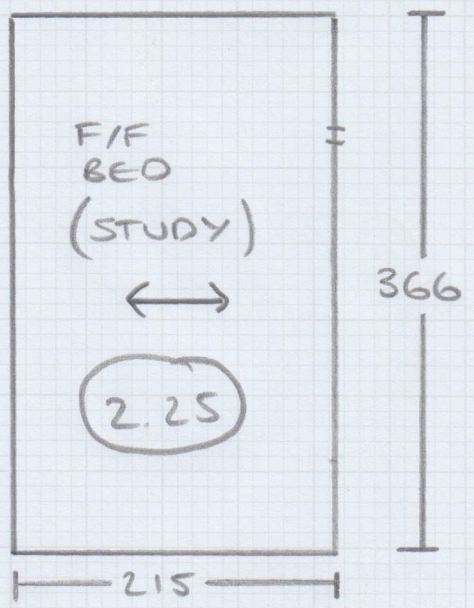

Job No: F29349
Name: REISENTHAL
Address: 8 COLBECK MENS
SWA 4LY
Tel:
Sheet: 1 of 1

COLORS KEO.

F/F - 2.25 x 4M (9)
2R - 4.35 x 5M
30.75M²

* BUILD FRAME AROUND
SMALL FIREPLACE