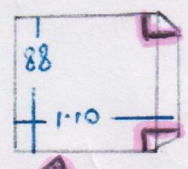

RISER 70x18  
 10 STPS 70  
 1 W 78x56  
 2 W 90x58  
 3 W 97x66  
 4 W 65x60

F29358  
 GARGUE  
 69 LEXHAM GARGOALS  
 W8 65W

10F1

SHAPE RISER  
 & UP ON TO  
LANDING

6 STPS 70

SHAPE EITHER PAINT ONLY  
 OR AS RUNNER

SIZES ARE ALL EXISTING  
 RUNNER SIZES. EXCEPT  
 LANDING WHICH IS CURRENTLY  
 CLOSE COVERED.

500

All As  
 70cm  
 WIDE  
RUNNER

VERONA - 560 SALVIA

290x500