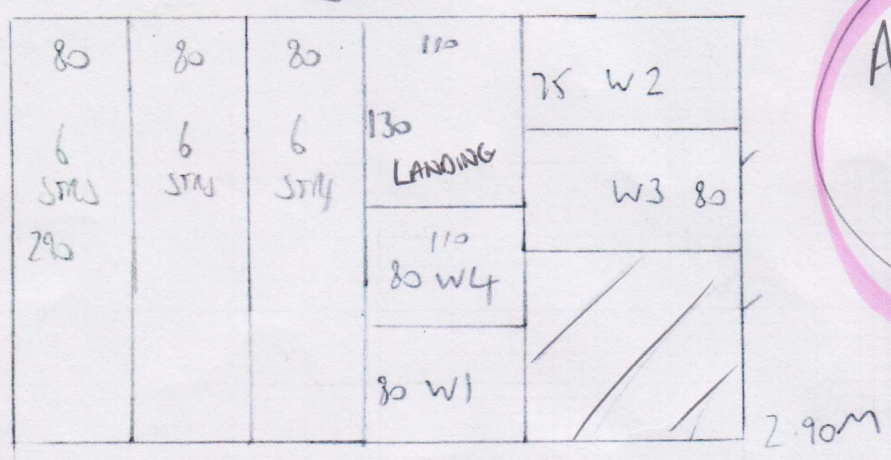

RISER 70x18  
 10 STPS 70  
 1 W 78x56  
 2 W 90x58  
 3 W 97x66  
 4 W 65x60

F29358  
 GARGUE  
 69 LEXHAM GARGOALS  
 W8 65W

10F1

SHAPE RISER  
 & UP ON TO  
LANDING

6 STPS 70

SHAPE EITHER PAINT ONLY  
 OR AS RUNNER

SIZES ARE ALL EXISTING  
 RUNNER SIZES. EXCEPT  
 LANDING WHICH IS CURRENTLY  
 CLOSE COVERED.

500

All As  
 70cm  
 WIDE  
RUNNER

VERONA - 560 SALVIA

290x500