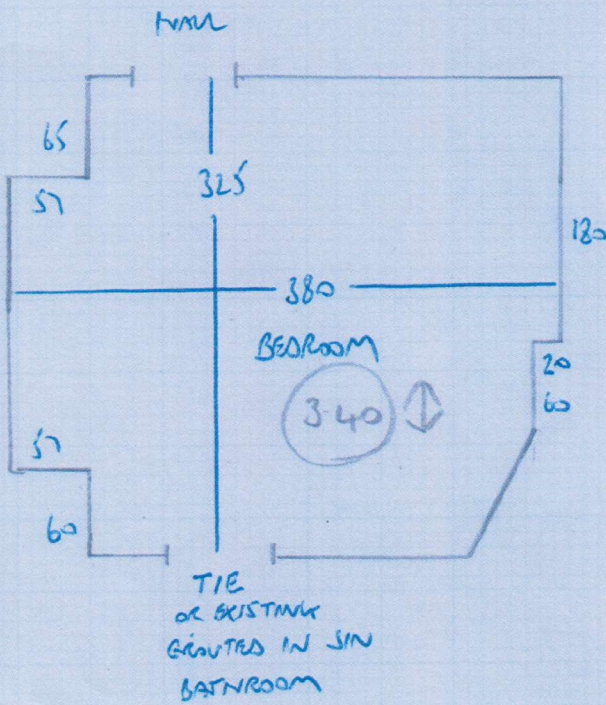

PRESCOTT

14 UNWIN MANSIONS,
QUEEN'S CLUB GARDEN

W14 9TH

2 of 2

5-35 - LIVING ROOM

3-40 }
4-10 } BEDS
3-40 }

1-60 }
2-60 } HALL

$20.45m \times 4.00m = 81.8m^2$

TRAMORE PLAINS

TP-518

~~SLOANE TWIST~~

~~SLOAZZS~~

(CUILTERN

PASTELLE Papyrus)