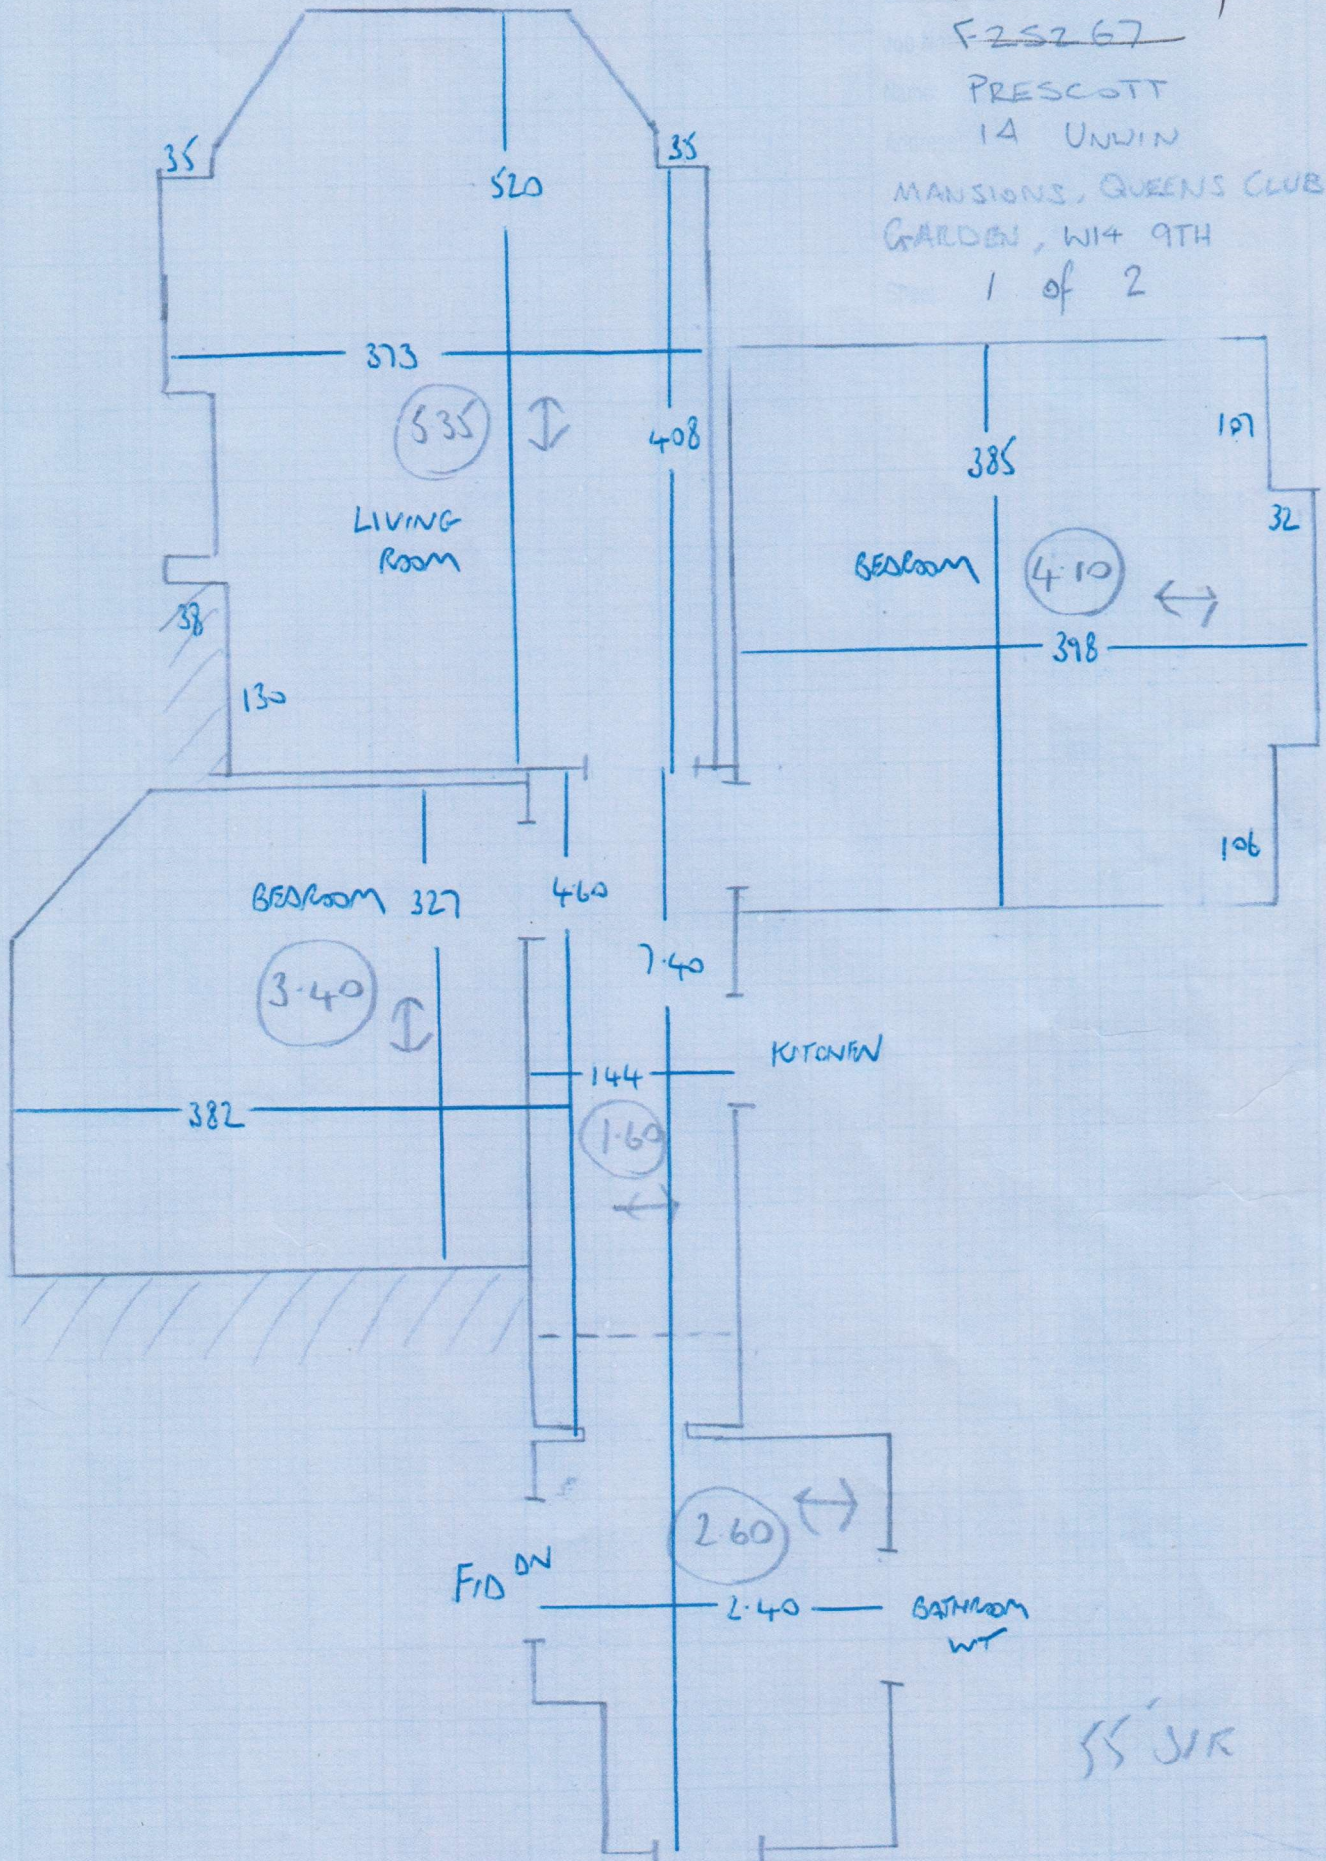

F29364

~~F25267~~

PRESCOTT

14 UNWIN

MANSIONS, QUEENS CLUB
GARDEN, W14 9TH

1 of 2

F 29364

~~F 25267~~

PRESCOTT

14 UNWIN MANSIONS,
QUEEN'S CLUB GARDEN

W14 9TH

2 of 2

5-35 - LIVING ROOM

3-40 }
4-10 } BEDS
3-40 }

1-60 }
2-60 } HALL

$20.45m \times 4.00m = 81.8m^2$

TRAMORE PLAINS

TP-518

~~SLOANE TWIST~~

~~SLOAZZS~~

(CUILTERN

PASTELLE Papyrus)