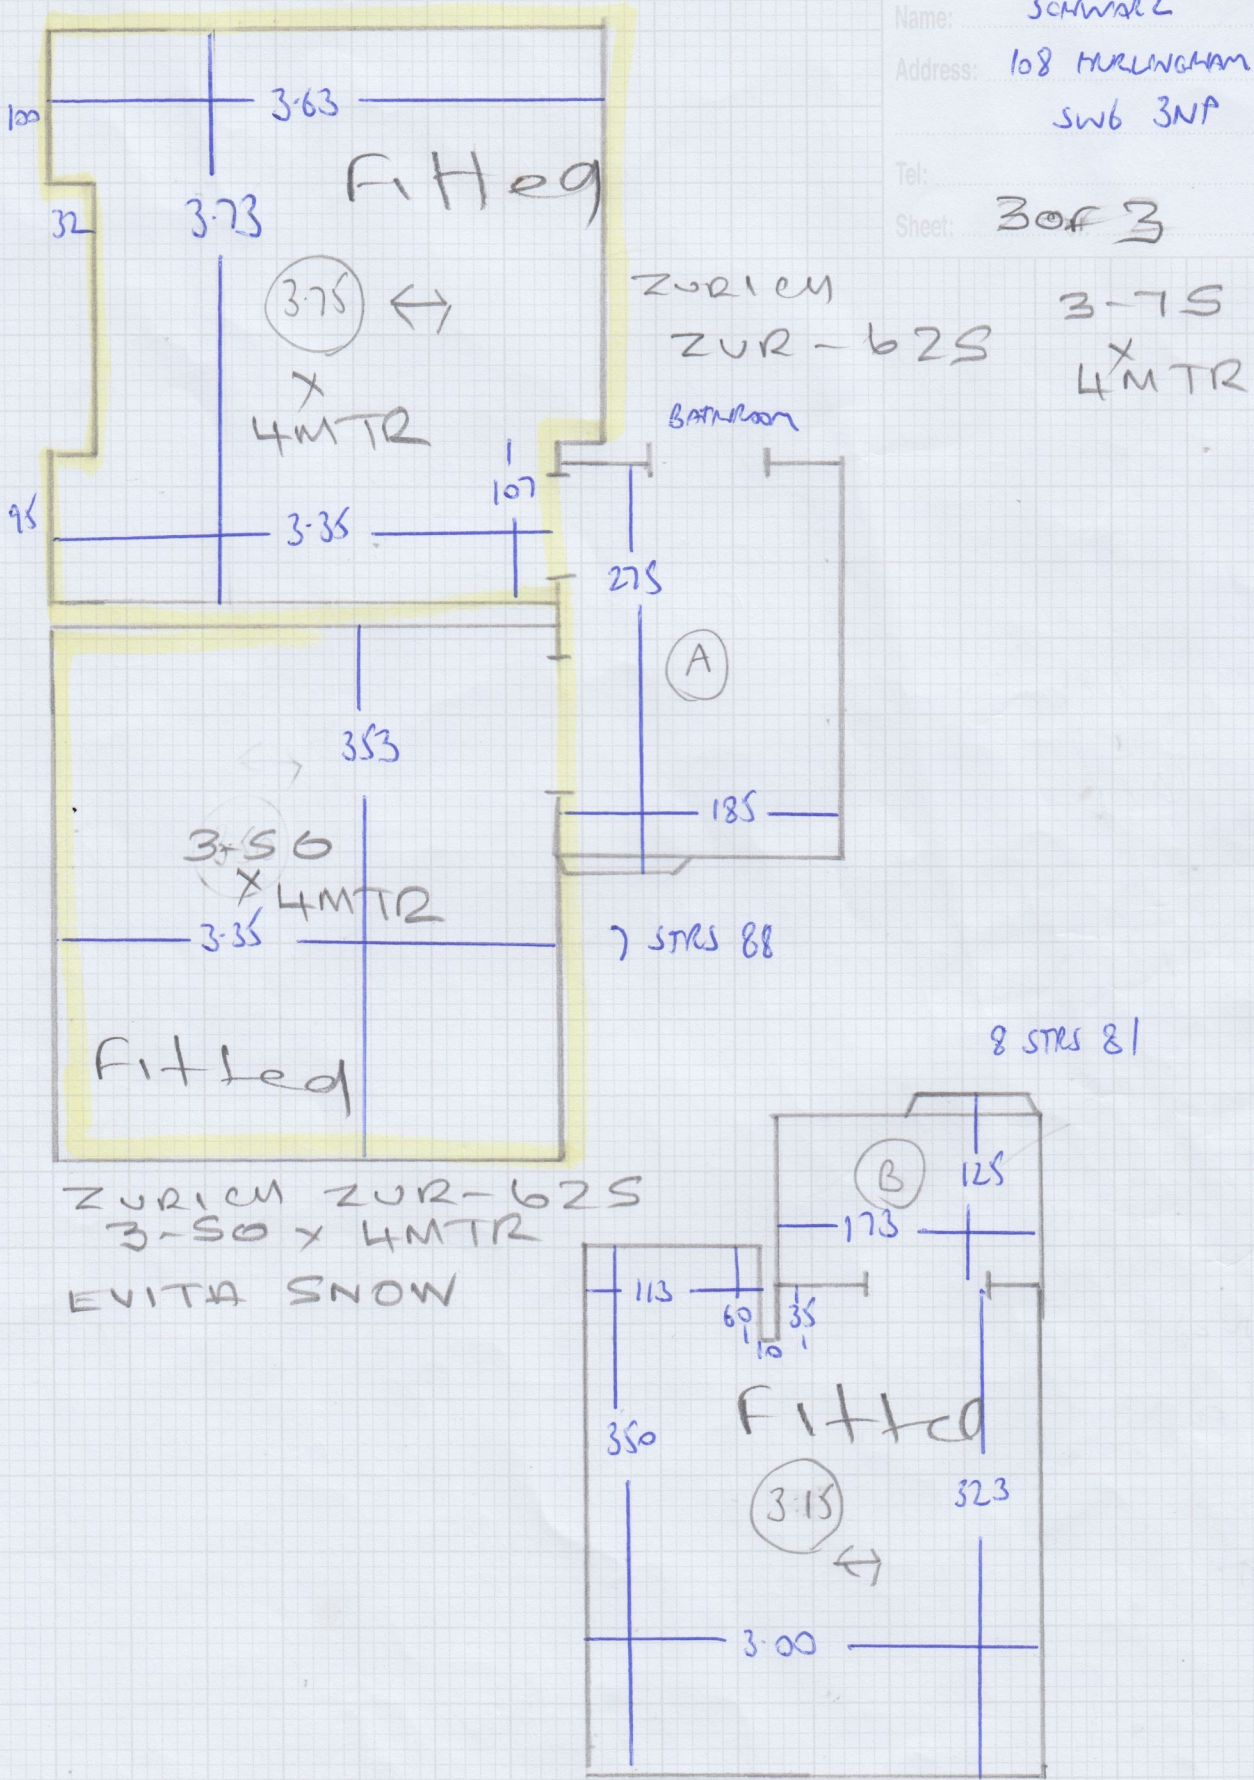

FIRST FLOOR

Job No: F29369
 Name: SCHWARZ
 Address: 108 HURLINGHAM RD
 SW6 3NP

Tel:
 Sheet: 2 of 3

CAMBERLEY
 CURLOME 01
 5-60 x SMTR

3 RUNNER
 WIDTH
 TBC
 BY CUSTOMER
 ON SITE

7-41-20
 6-90-20

TOP FLOOR

Job No: F29369
 Name: SCHWABZ
 Address: 108 HURLINGHAM RD
 SW6 3NP
 Tel:
 Sheet: 3 of 3

CAMBORLY CLASSIC
 CHROME 01