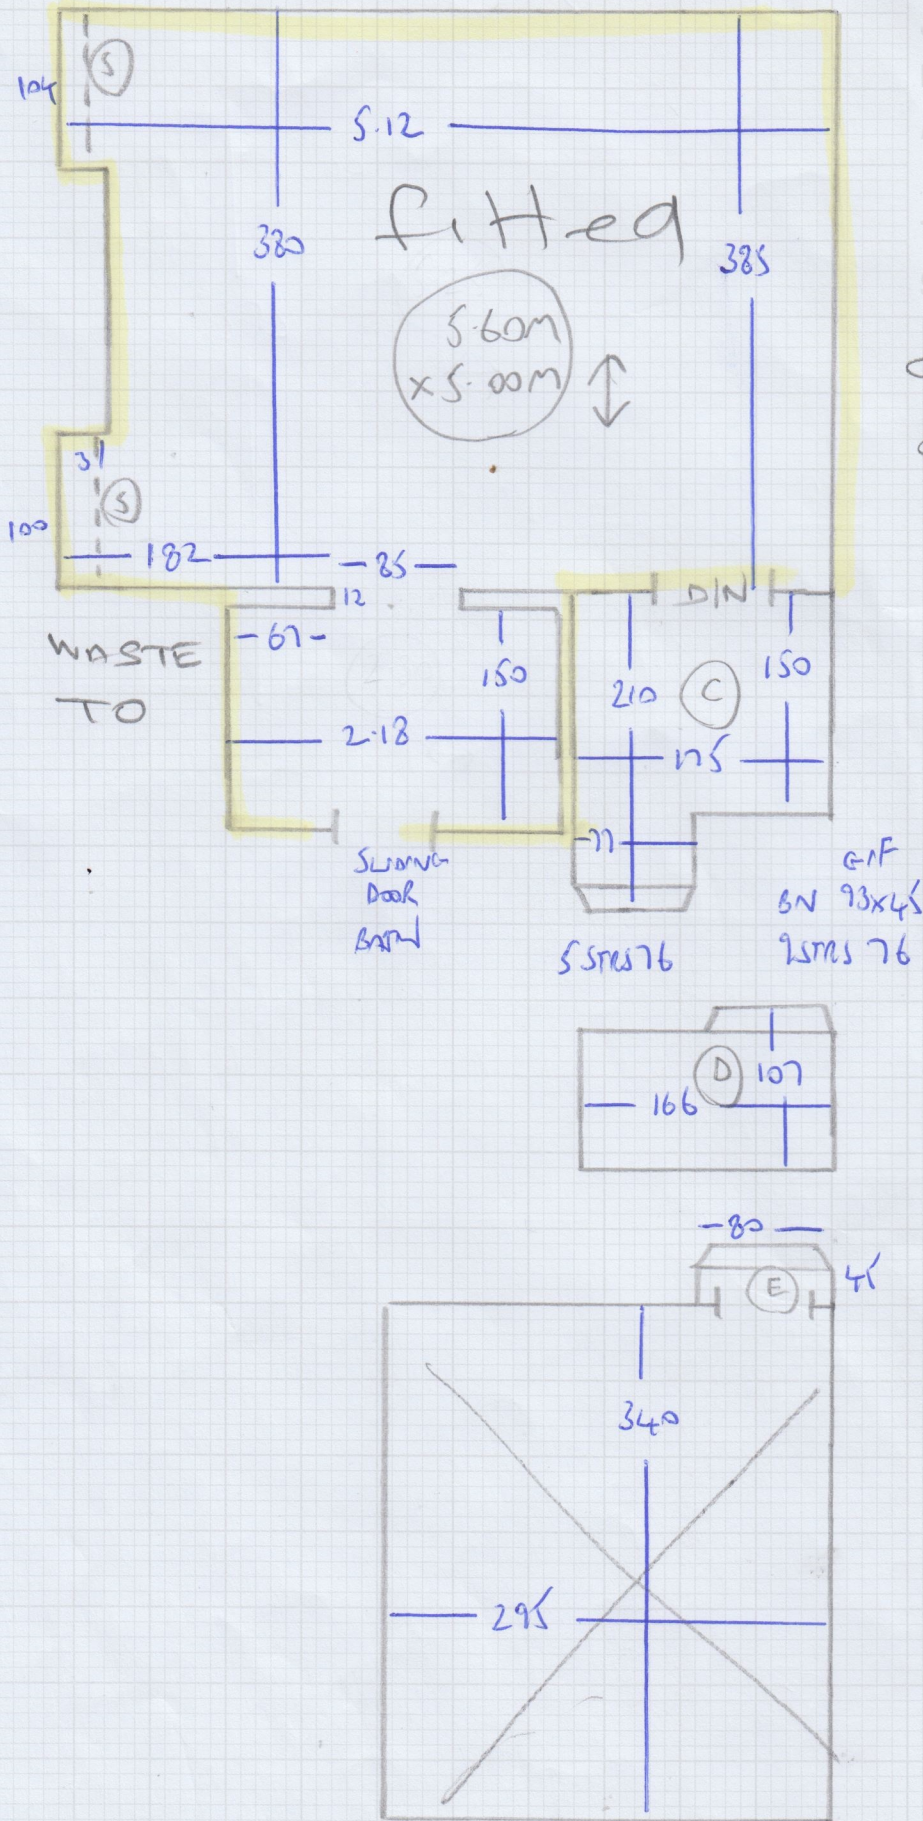

FIRST FLOOR

Job No: F29369
 Name: SCHWARZ
 Address: 108 HURLINGHAM RD
 SW6 3NP

Tel:
 Sheet: 2 of 3

CAMBERLEY
 CURLOME 01
 5-60 x SMTR

3 RUNNER
 WIDTH
 TBC
 BY CUSTOMER
 ON SITE

7-41-20
 6-90-20

TOP FLOOR

Job No: F29369
 Name: SCHWABZ
 Address: 108 HURLINGHAM RD
 SW6 3NP
 Tel:
 Sheet: 3 of 3