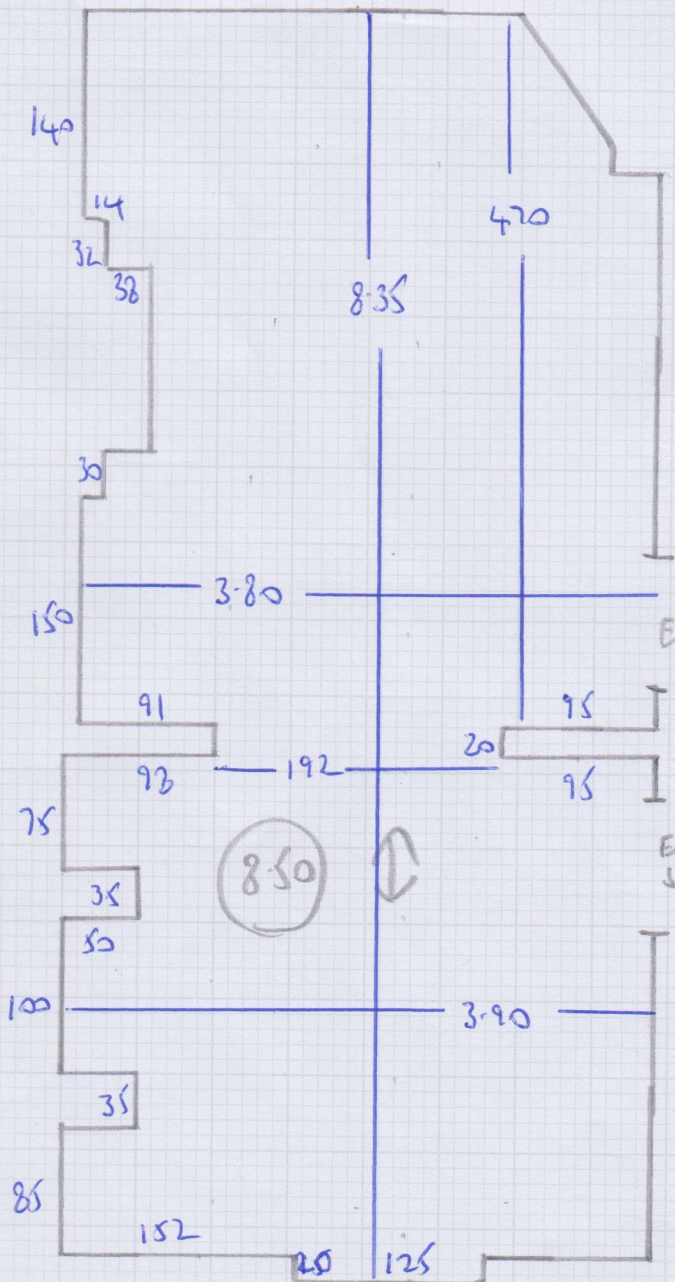

Job No: F29370

Name: RYLANDS

Address: 10 ST ANDREWS RD
W14 9SX

Tel:

Sheet: 1 OF 1

GROUND FLOOR

MODULOO
ROOTS
COUNTRY OAK
24842
9 BOXES

MOSAIC
TILES

FIT PLYWOOD
> FEATHER
+
SCREED
MENTALTY

Roots 20

200

200