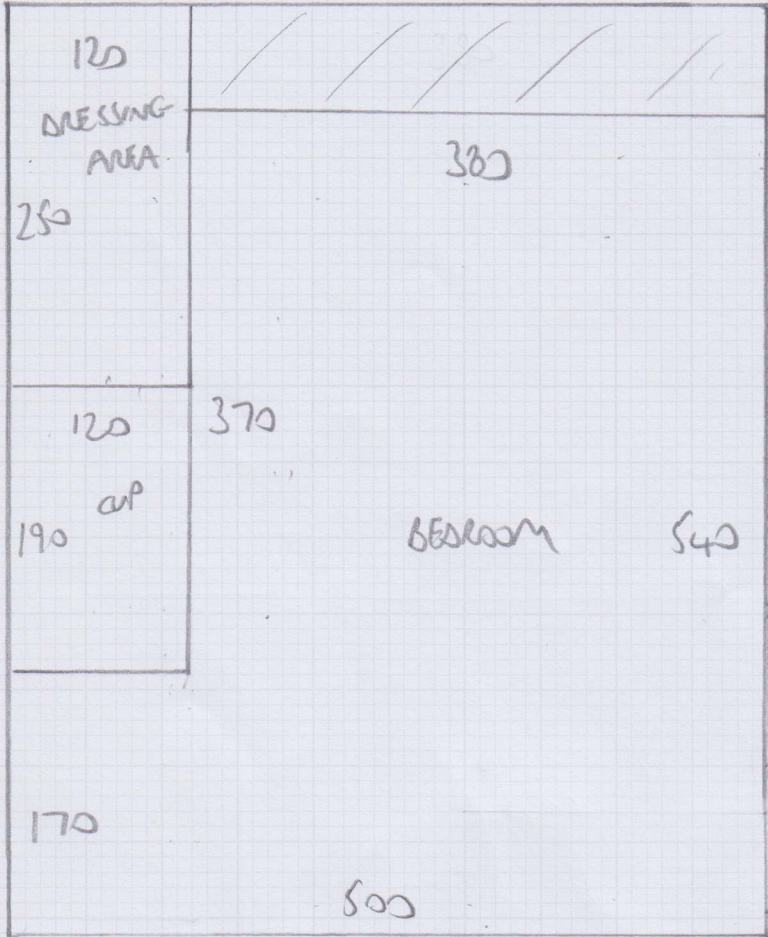

Job No: F29376
Name: BALLANCE
Address: 7 WARBURTON HOUSE
4 DUNRAVEN ST WIK 7FQ
Tel:
Sheet: 1 OF 2

LULWORTH
LW44

$$6.10 \times 5.00M = 30.5M^2$$

mrcarpet

RESIDENT 200 FLORIDA

Job No: F29376

Name: BALANCE

Address: FLAT 7 WALBURN HOUSE
4 DUNRAVEN ST WIK 7FQ

Tel:

Sheet: 2 OF 2