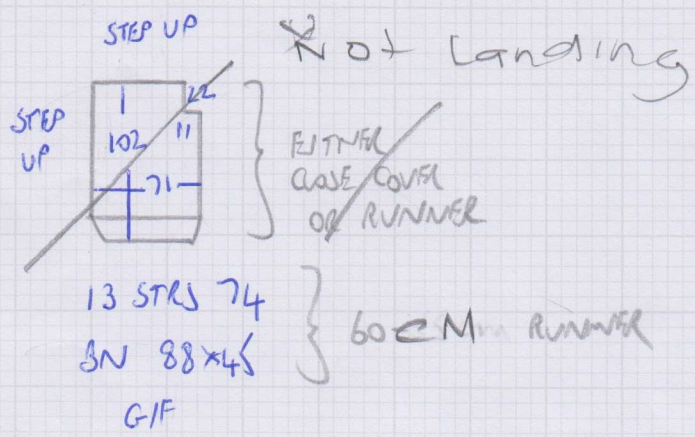

No Landing cut back
 to Pin under nosing

Job No: F29379
 Name: WITH-SEIDELN
 Address: 7 MAPLETHORPE RD
 SW6 6AQ
 Tel:
 Sheet: 1 OF 1

53cm

3.5
 3.5

GUENT GHL-06
 WITH
 NB-8548 TAPE
 3SMM SHOWING

Runner only

cut down

* RUNNER 60cm *
 ** WITH 3SMM TAPE SHOWING **

LEAVE LANDING CARPET TOP
 OVER RISER TO 1st STAIR
 * DO NOT CUT BACK RISER
 AS RISER HAS
 NOT BEEN PAINTED !!