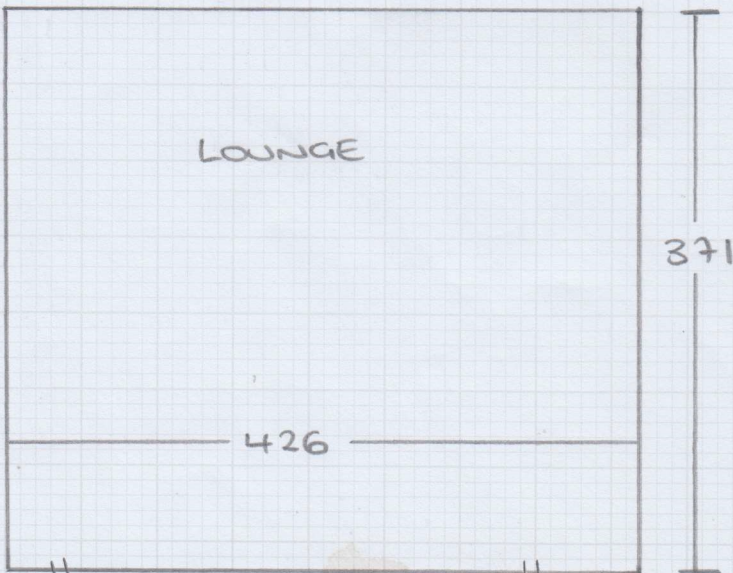

REAR
BED

- * FR 5979
- * FRONT BED - 4.35 x 4M
- * REAR BED - 4.60 x 4M
- FR 5980
- LOUNGE - 4.35 x 4M

* cut down * ?
Remnants

LOUNGE

WOOD
FLOOR