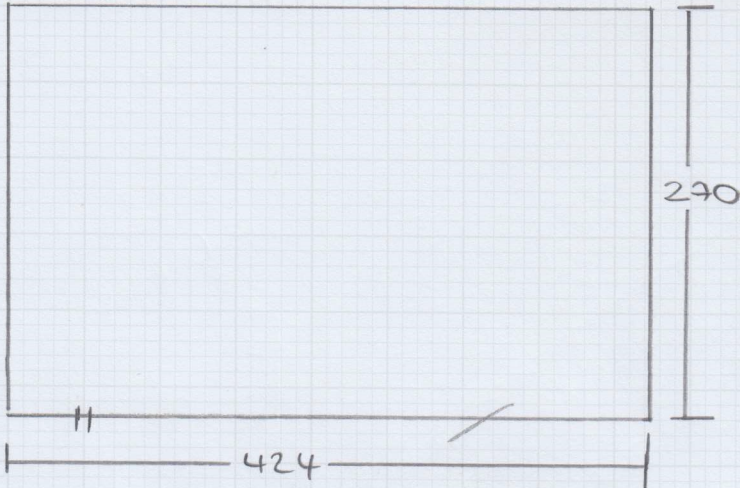

FRONT BED

mrcarpets

14 STATION ROAD

Job No: F29885

Name: TURNER

Address: 4A TOWNSEND
COTTAGES, COLTHAM RD
PYFORD, CV22

Tel:

Sheet: 1 of 1

REAR
BED

- * FR 5979
- * FRONT BED - 4.35 x 4M
- * REAR BED - 4.60 x 4M
- FR 5980
- LOUNGE - 4.35 x 4M

* cut down * ?
Remnants

LOUNGE

WOOD
FLOOR