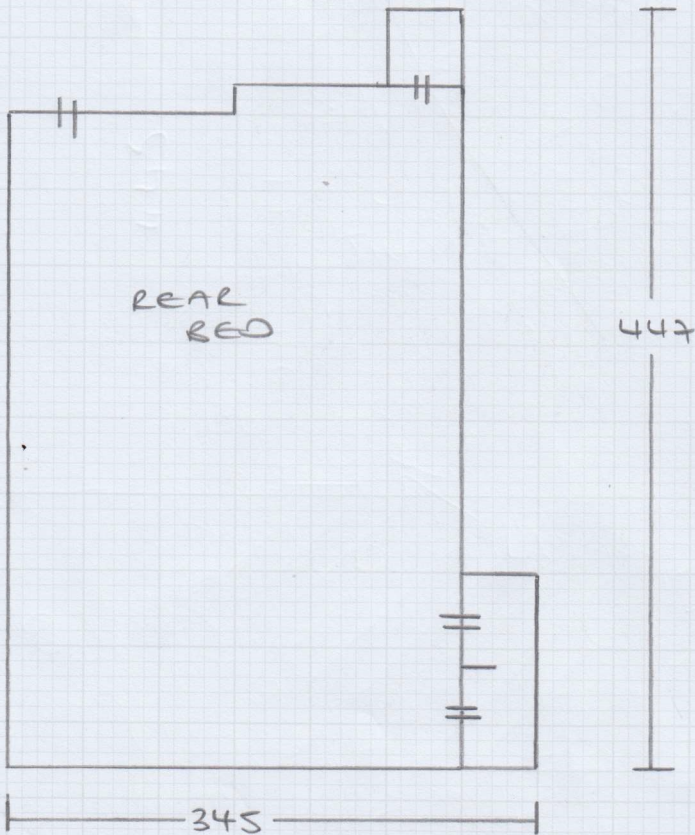

FRONT BED

mrcarpets

14 STATION ROAD

Job No: F29885

Name: TURNER

Address: 4A TOWNSEND
COTTAGES, COLTHAM RD
PYFORD, CV22

Tel:

Sheet: 1 of 1

REAR
BED

- * FR 5979
- * FRONT BED - 4.35 x 4M
- * REAR BED - 4.60 x 4M
- FR 5980
- LOUNGE - 4.35 x 4M

* cut down * ?
Remnants

LOUNGE

WOOD
FLOOR