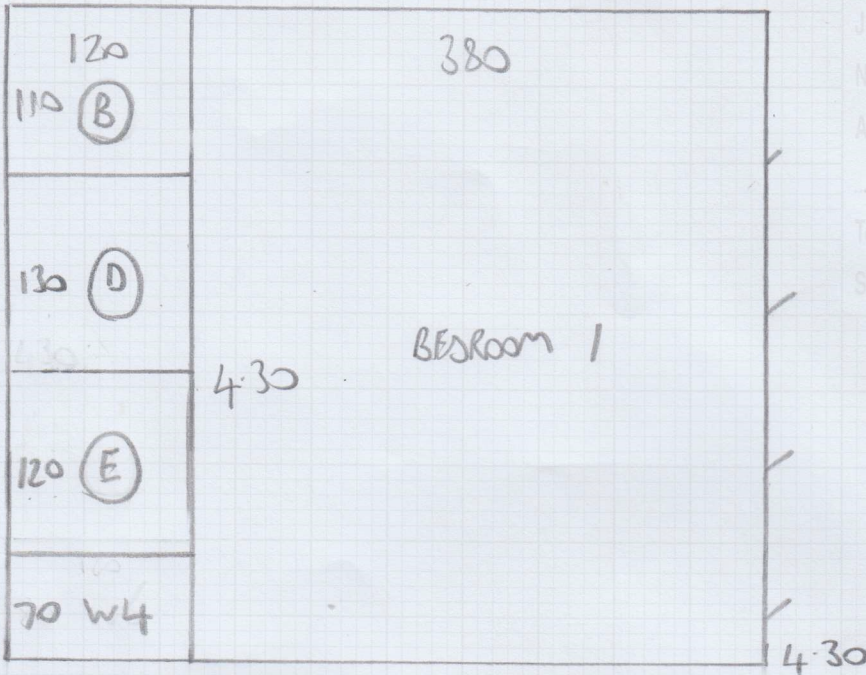

5.00m

mrcarpets
 Job No: F29388
 Name: HINDS
 Address: 32 GLAZBERY ROAD
 W14 9AS
 Tel:
 Sheet: 1 OF 2

BELGRAVE TJUST 50
 BEL-5153

4.30
 5.35
 9.65m x 5.00m = 48.25m²

SECOND FLOOR

*
11 ST - 81 x 43

* BNI - 143 x 40

mrcarpet
 Job No: F29388
 Name: HINDS
 Address: 32 GLAZEBURY RD
 WILK 9AS
 Tel:
 Sheet: 2 of 2

* 4 ST - 85 x 45

- * / W1 - 93 x 57
- / W2 - 118 x 60
- / W3 - 115 x 61
- / W4 - 92 x 57
- 5 ST - 87 x 45
- / W5 - 97 x 62
- / W6 - 120 x 40
- W7 - 93 x 63

FIRST FLOOR