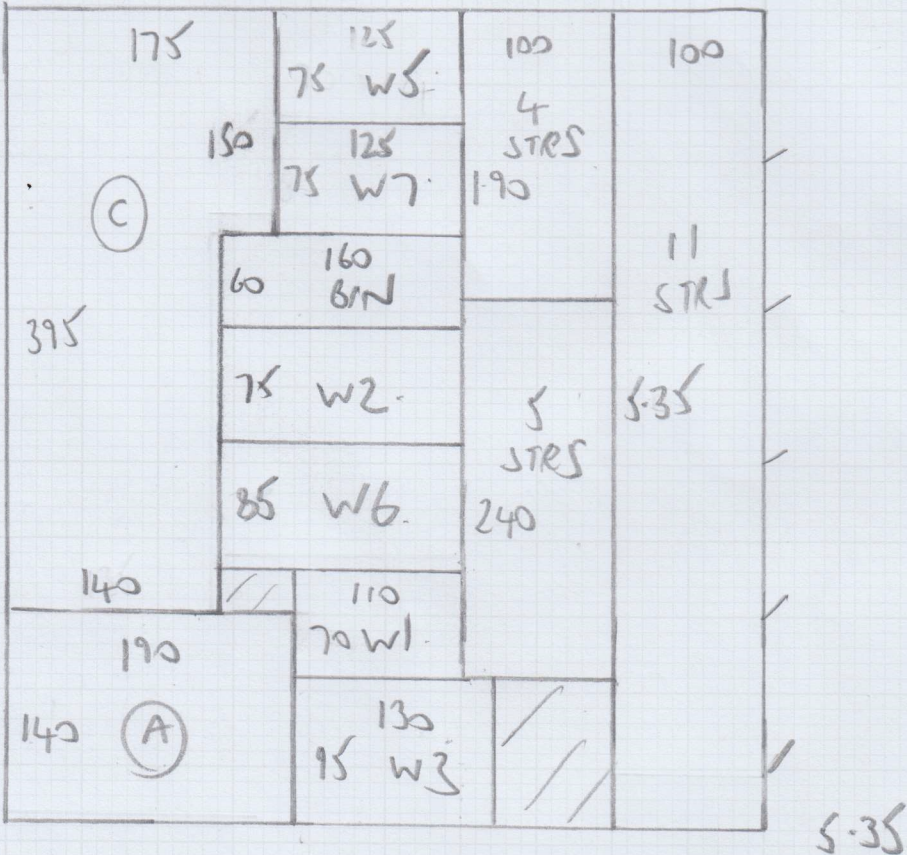

5.00m

mrcarpets
 Job No: F29388
 Name: HINDS
 Address: 32 GLAZBERY ROAD
 W14 9AS
 Tel:
 Sheet: 1 OF 2

BELGRAVE TJUST 50
 BEL-5153

4.30
 5.35
 9.65m x 5.00m = 48.25m²

SECOND FLOOR

*
11 ST - 81 x 43

* BNI - 143 x 40

mrcarpet
 Job No: F29388
 Name: HINDS
 Address: 32 GLAZEBURY RD
 WILK 9AS
 Tel:
 Sheet: 2 of 2

* 4 ST - 85 x 45

- * / W1 - 93 x 57
- / W2 - 118 x 60
- / W3 - 115 x 61
- / W4 - 92 x 57
- 5 ST - 87 x 45
- / W5 - 97 x 62
- / W6 - 120 x 40
- W7 - 93 x 63

FIRST FLOOR