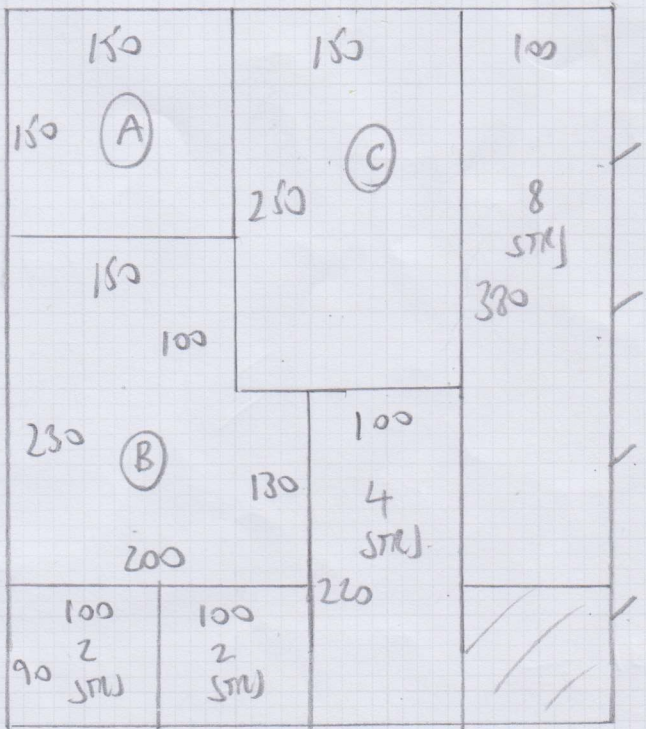

Job No: F29401
 Name: HUME - KENDALL
 Address: 1 GUTHRIE STREET
 SW3 6NU
 Tel:
 Sheet: 1 OF 1

FIRST FLOOR REAR

BERBER TRIO BRUSSELS CORNISH
 4.70 x 4 MTR

4.70

BERBER TRIO
 BRUSSELS
 CORNISH 4.70 x 4 MTR