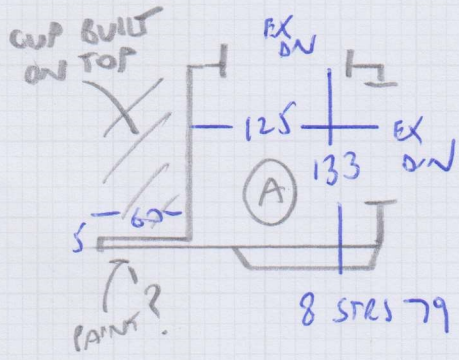

Job No: F29401
 Name: HUME - KENDALL
 Address: 1 GUTHRIE STREET
 SW3 6NU
 Tel:
 Sheet: 1 OF 1

FIRST FLOOR REAR

BERBER TRIO BRUSSELS CORNISH
 4.70 x 4 MTR

4.70

BERBER TRIO
 BRUSSELS
 CORNISH 4.70 x 4 MTR