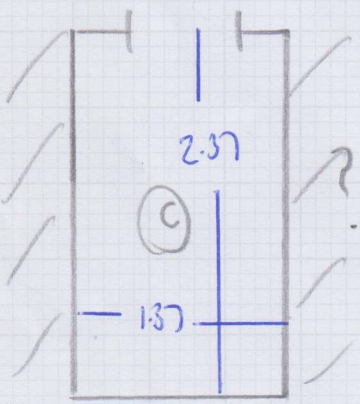

Job No: F29401
 Name: HUME - KENDALL
 Address: 1 GUTHRIE STREET
 SW3 6NU
 Tel:
 Sheet: 1 OF 1

FIRST FLOOR REAR

BERBER TRIO BRUSSELS CORNISH
 4.70 x 4 MTR

4.70

BERBER TRIO
 BRUSSELS
 CORNISH 4.70 x 4 MTR