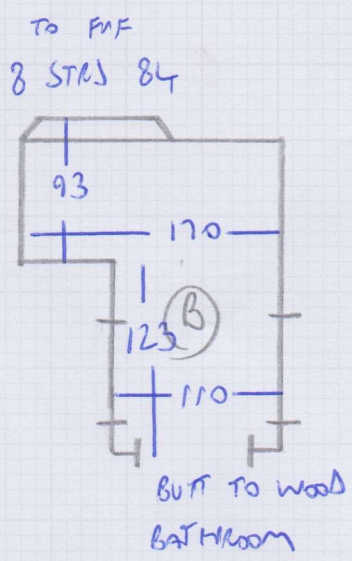

Job No: F29401
 Name: HUME - KENDALL
 Address: 1 GUTHRIE STREET
 SW3 6NU
 Tel:
 Sheet: 1 OF 1

FIRST FLOOR REAR

BERBER TRIO BRUSSELS CORNISH
 4.70 x 4 MTR

4.70

BERBER TRIO
 BRUSSELS
 CORNISH 4.70 x 4 MTR