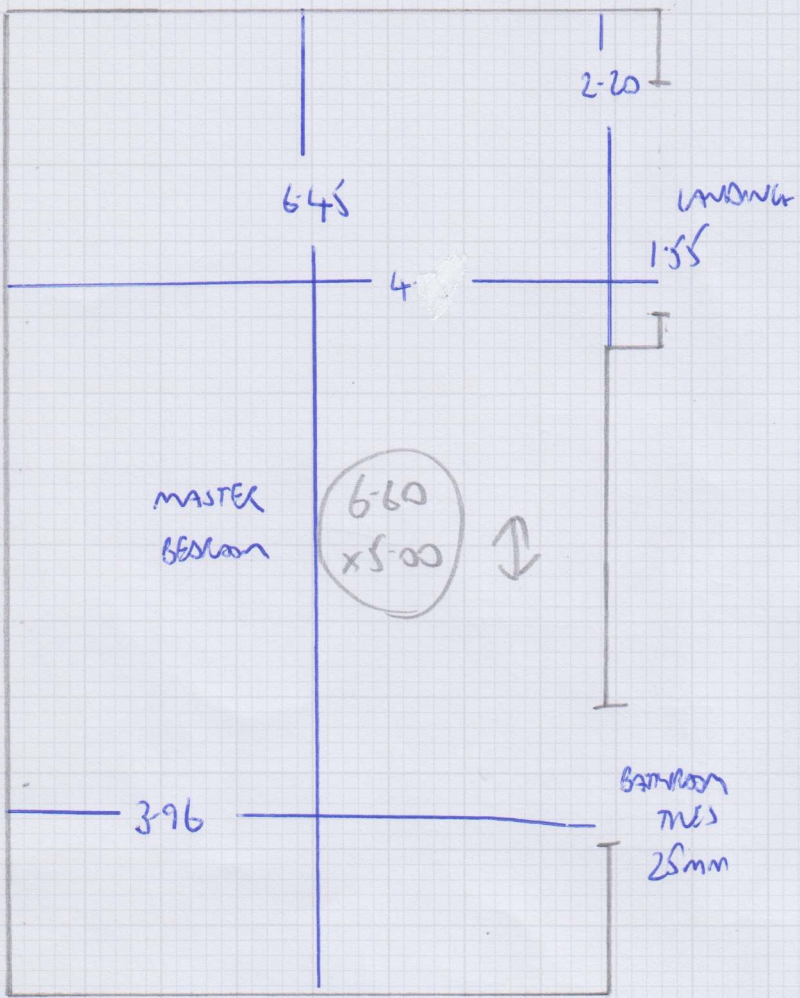

Job No: F29406
 Name: MH HOLDINGS CORP
 Address: 47 CARBON MEWS
 SWIX OEQ
 Tel: _____
 Sheet: 1 of 1

Top Floor

SETA FLORENCE

DRESSING ROOM

SETA FLORENCE

LIVING

BEDROOM 2 TO BE FITTED AT A LATER DATE

EXPECTED CUPBOARDS NOT FITTED SO A NEW PIECE OF CARPET WILL BE ORDERED AT THE CORRECT SIZE