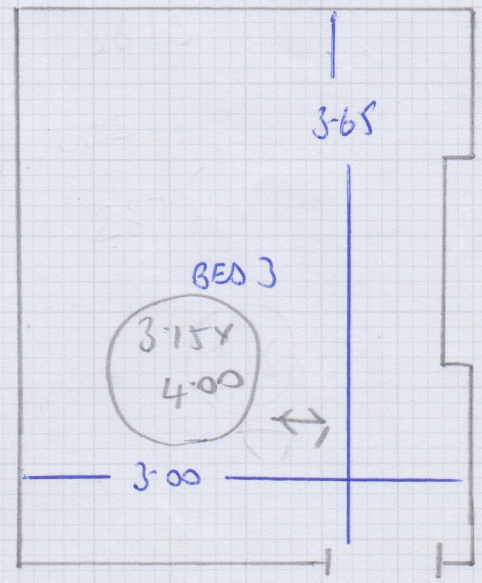

SETA NAPLES