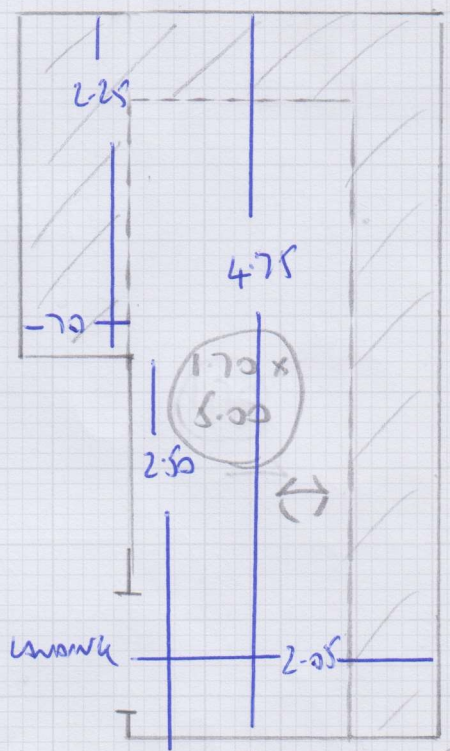

Job No: F29406
 Name: MH HOLDINGS CORP
 Address: 47 CARBON MEWS
 SWIX OEQ
 Tel: _____
 Sheet: 1 of 1

Top Floor

SETA FLORENCE

DRESSING ROOM

SETA FLORENCE

LIVING

BEDROOM 2 TO BE FITTED AT A LATER DATE

EXPECTED CUPBOARDS NOT FITTED SO A NEW PIECE OF CARPET WILL BE ORDERED AT THE CORRECT SIZE