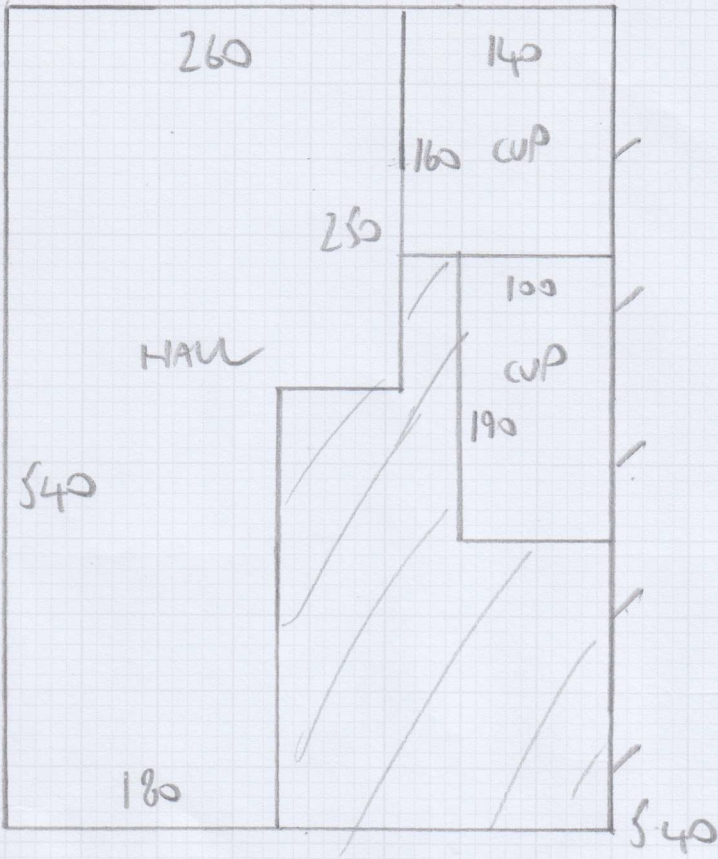

Job No: F29408
Name: SMW PROPERTIES
Address: Flat 7 Waverley
Court 34-37 Benmont St
Tel: WIG 6041
Sheet: 1 OF 2

540 CIP
4.90 LIVING ROOM
3.70 BED 1
2.70 BED 2

16.70M x 4.00M

NEW ENGLAND
NE-6013
BURLINGTON

Job No: F29408
 Name: SNW PROPERTIES
 Address: Flat 7 Waverley Court
 34-37 BEAUMONT ST
 WIG 6DH
 Tel:
 Sheet: 2 of 2