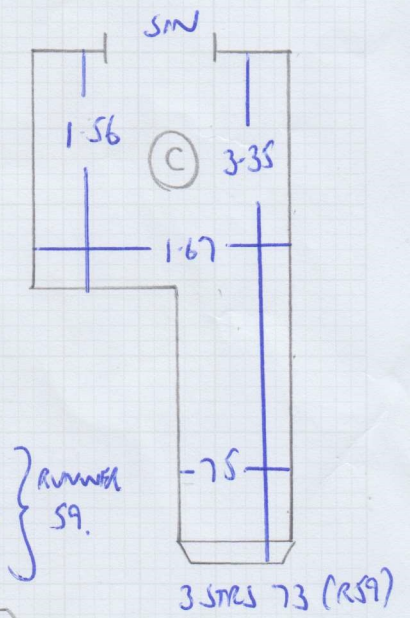

Job No: F29413
 Name: TRUSCELLS
 Address: 142 MUNSTER ROAD
 SW6 SRD

Tel:
 Sheet: 1 of 3

ALBORAN ALB-022

7.30 m

6.05 m

$$13.35 \times 5.00 = 66.75m^2$$

mrcarpet

1234567890

Job No: F29413

Name: TRUSCELLI

Address: 142 MUNSTER ROAD
SW6 SRD

Tel:

Sheet: 2 of 3

Job No: F29413
 Name: TRUSCELLO
 Address: 142 MUNSTER ROAD
 SW6 SRD
 Tel:
 Sheet: 3 of 3

FIRST FLOOR

GIF
 BN 93x45 } RUNNER
 13 STRS 74 } 59.
 RISER 13