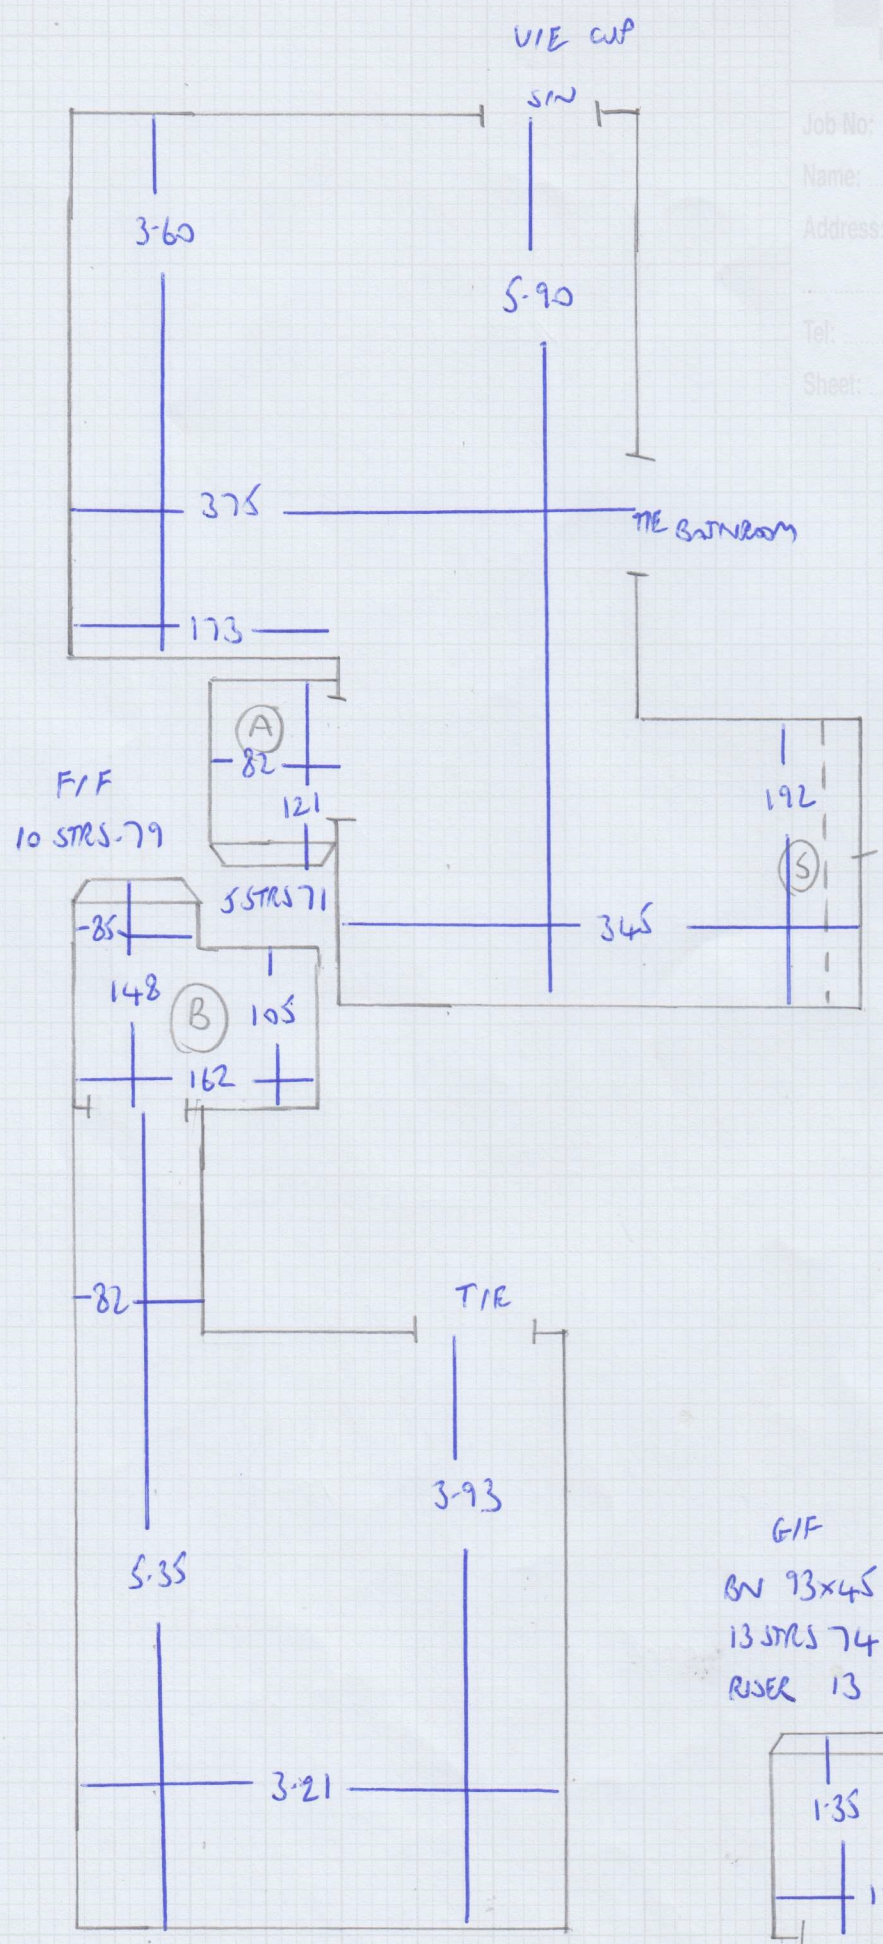

Job No: F29413
 Name: TRUSCELLS
 Address: 142 MUNSTER ROAD
 SW6 SRD

Tel:
 Sheet: 1 of 3

ALBORAN ALB-022

7.30 m

6.05 m

$$13.35 \times 5.00 = 66.75m^2$$

mrcarpet

1234567890

Job No: F29413

Name: TRUSCELLI

Address: 142 MUNSTER ROAD
SW6 SRD

Tel:

Sheet: 2 of 3

Job No: F29413
 Name: TRUSCELLO
 Address: 142 MUNSTER ROAD
 SW6 SRD
 Tel:
 Sheet: 3 of 3

FIRST FLOOR

GIF
 BN 93x45 } RUNNER
 13 STRS 74 } 59.
 RISER 13