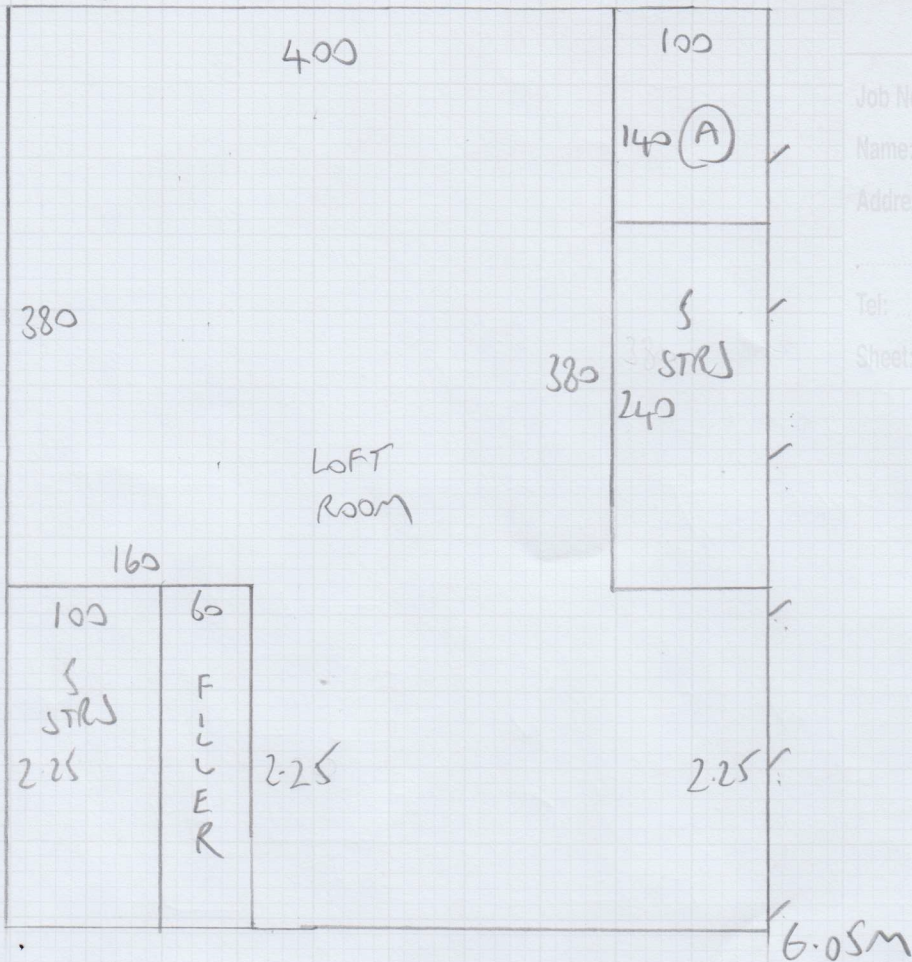

Job No: F29413
 Name: TRUSCELLS
 Address: 142 MUNSTER ROAD
 SW6 SRD

Tel:
 Sheet: 1 of 3

ALBORAN ALB-022

7.30 m

6.05 m

$$13.35 \times 5.00 = 66.75m^2$$

mrcarpet

1234567890

Job No: F29413

Name: TRUSCELLI

Address: 142 MUNSTER ROAD
SW6 SRD

Tel:

Sheet: 2 of 3

Job No: F29413
 Name: TRUSCELLO
 Address: 142 MUNSTER ROAD
 SW6 SRD
 Tel:
 Sheet: 3 of 3

FIRST FLOOR

GIF
 BN 93x45 } RUNNER
 13 STRS 74 } 59.
 RISER 13