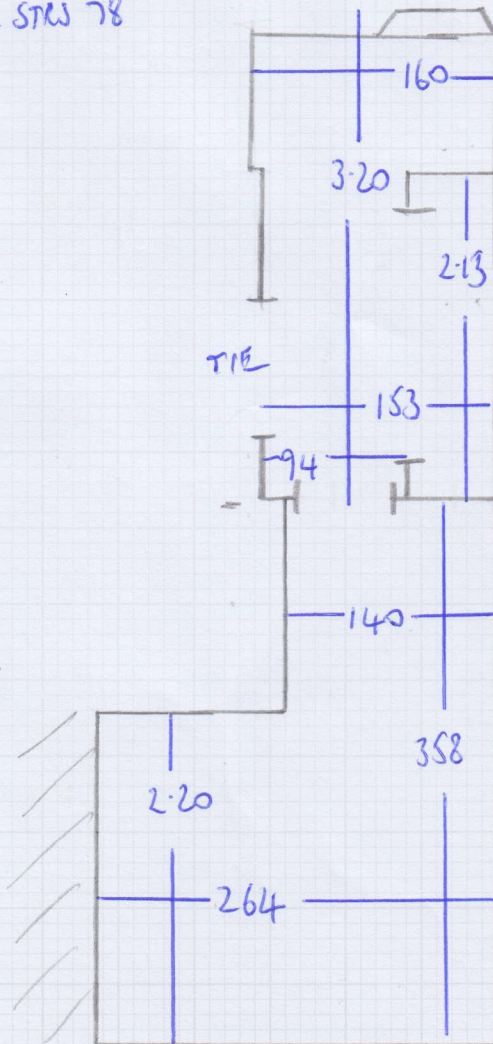

Job No: F29418

Name: WHITE

Address: 11 ATLANTA STREET

SW6 6TV

Tel:

Sheet: of:

GROUND FLOOR

FIRST FLOOR

mrcarpets

ESTABLISHED 1983

Job No: F29418

Name: WHITE

Address: 11 ATLANTA STREET
SW6 6TU

Tel:

Sheet: of:

GIF

6N 99x45

11 STPS 78

TOP FLOOR

Job No: F29418
 Name: WHITE
 Address: 11 ATLANTA STREET
 SW6 6TU
 Tel:
 Sheet: of:

- W 82x58
- W 105x72
- W 73x60
- 9 STRS 76