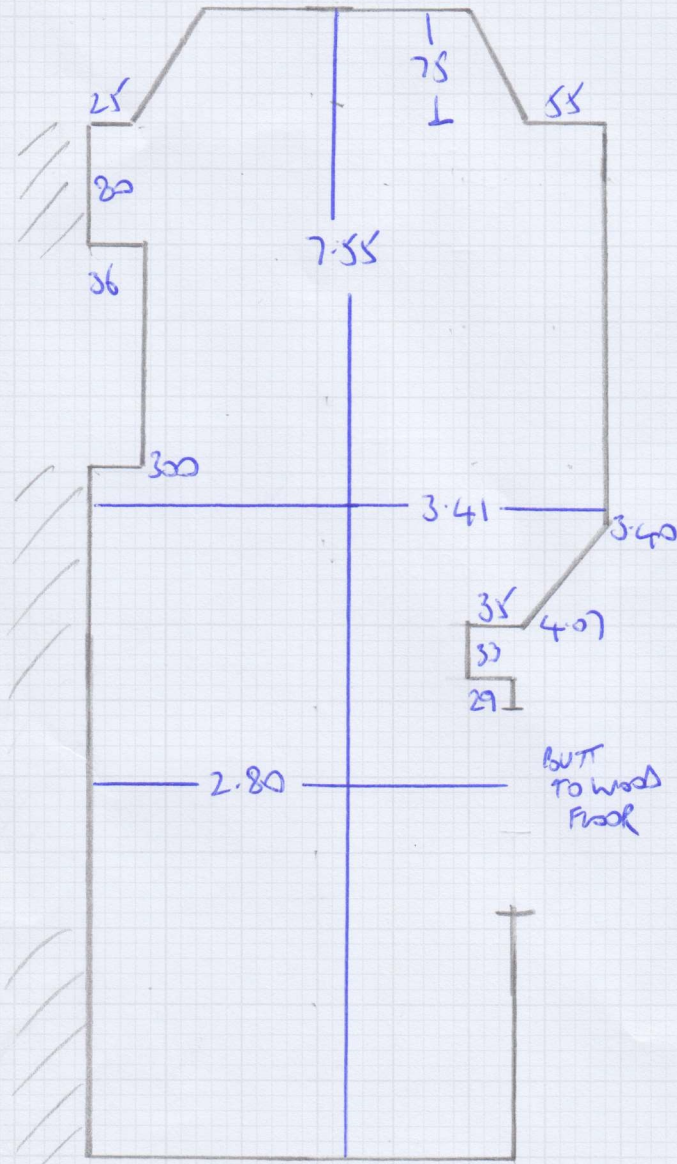

Job No: F29418

Name: WHITE

Address: 11 ATLANTA STREET

SW6 6TV

Tel:

Sheet: of:

GROUND FLOOR

FIRST FLOOR

mrcarpets

ESTABLISHED 1983

Job No: F29418

Name: WHITE

Address: 11 ATLANTA STREET
SW6 6TU

Tel:

Sheet: of:

GIF

6N 99x45

11 STPS 78

TOP FLOOR

Job No: F29418
 Name: WHITE
 Address: 11 ATLANTA STREET
 SW6 6TU
 Tel:
 Sheet: of:

- W 82x58
- W 105x72
- W 73x60
- 9 STRS 76