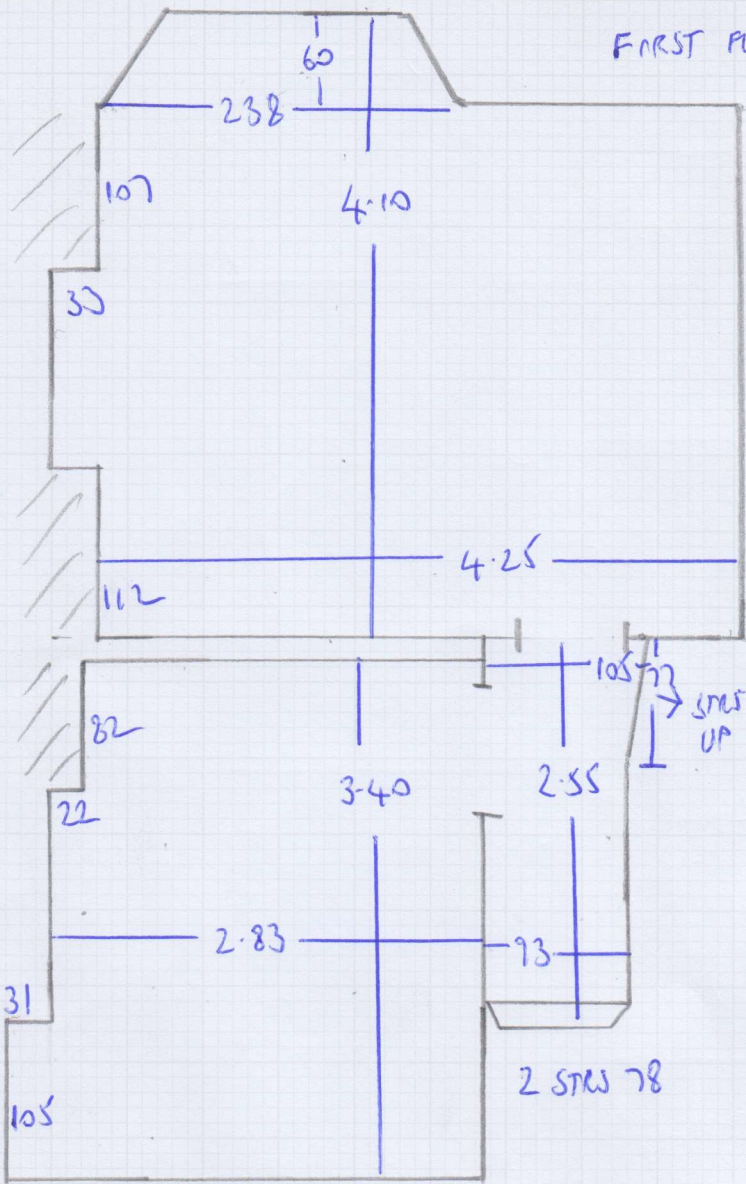

Job No: F29418

Name: WHITE

Address: 11 ATLANTA STREET

SW6 6TV

Tel:

Sheet: of:

GROUND FLOOR

FIRST FLOOR

mrcarpets

ESTABLISHED 1983

Job No: F29418

Name: WHITE

Address: 11 ATLANTA STREET
SW6 6TU

Tel:

Sheet: of:

GIF

6N 99x45

11 STPS 78

TOP FLOOR

Job No: F29418
 Name: WHITE
 Address: 11 ATLANTA STREET
 SW6 6TU
 Tel:
 Sheet: of:

- W 82x58
- W 105x72
- W 73x60
- 9 STRS 76