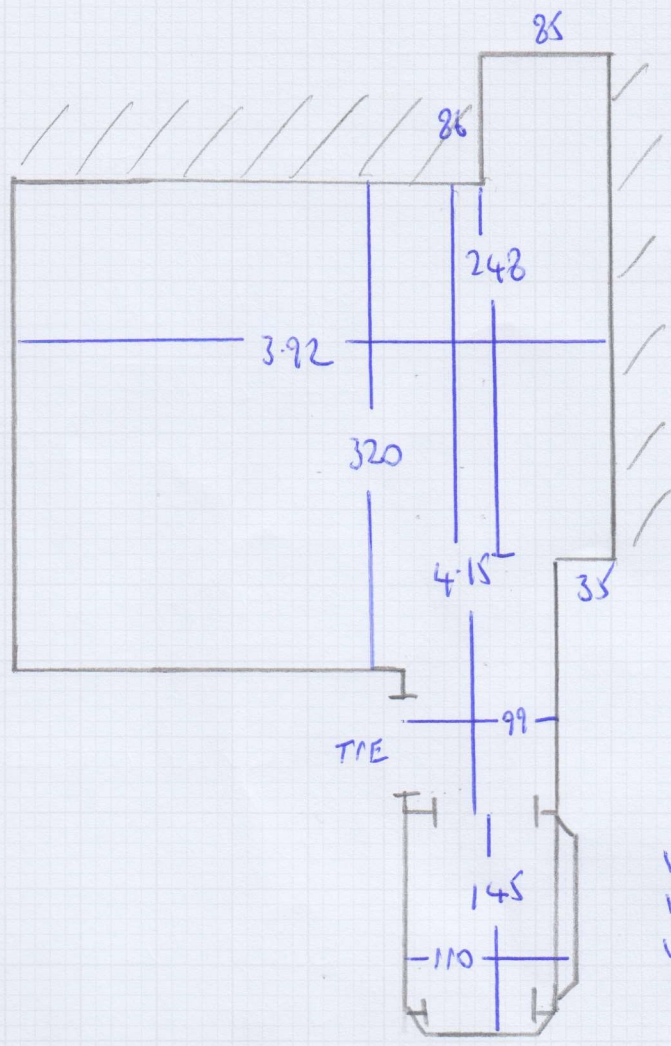

Job No: F29418

Name: WHITE

Address: 11 ATLANTA STREET

SW6 6TV

Tel:

Sheet: of:

GROUND FLOOR

FIRST FLOOR

mrcarpets

ESTABLISHED 1983

Job No: F29418

Name: WHITE

Address: 11 ATLANTA STREET
SW6 6TU

Tel:

Sheet: of:

GIF

6N 99x45

11 STPS 78

TOP FLOOR

Job No: F29418
 Name: WHITE
 Address: 11 ATLANTA STREET
 SW6 6TU
 Tel:
 Sheet: of:

- W 82x58
- W 105x72
- W 73x60
- 9 STRS 76