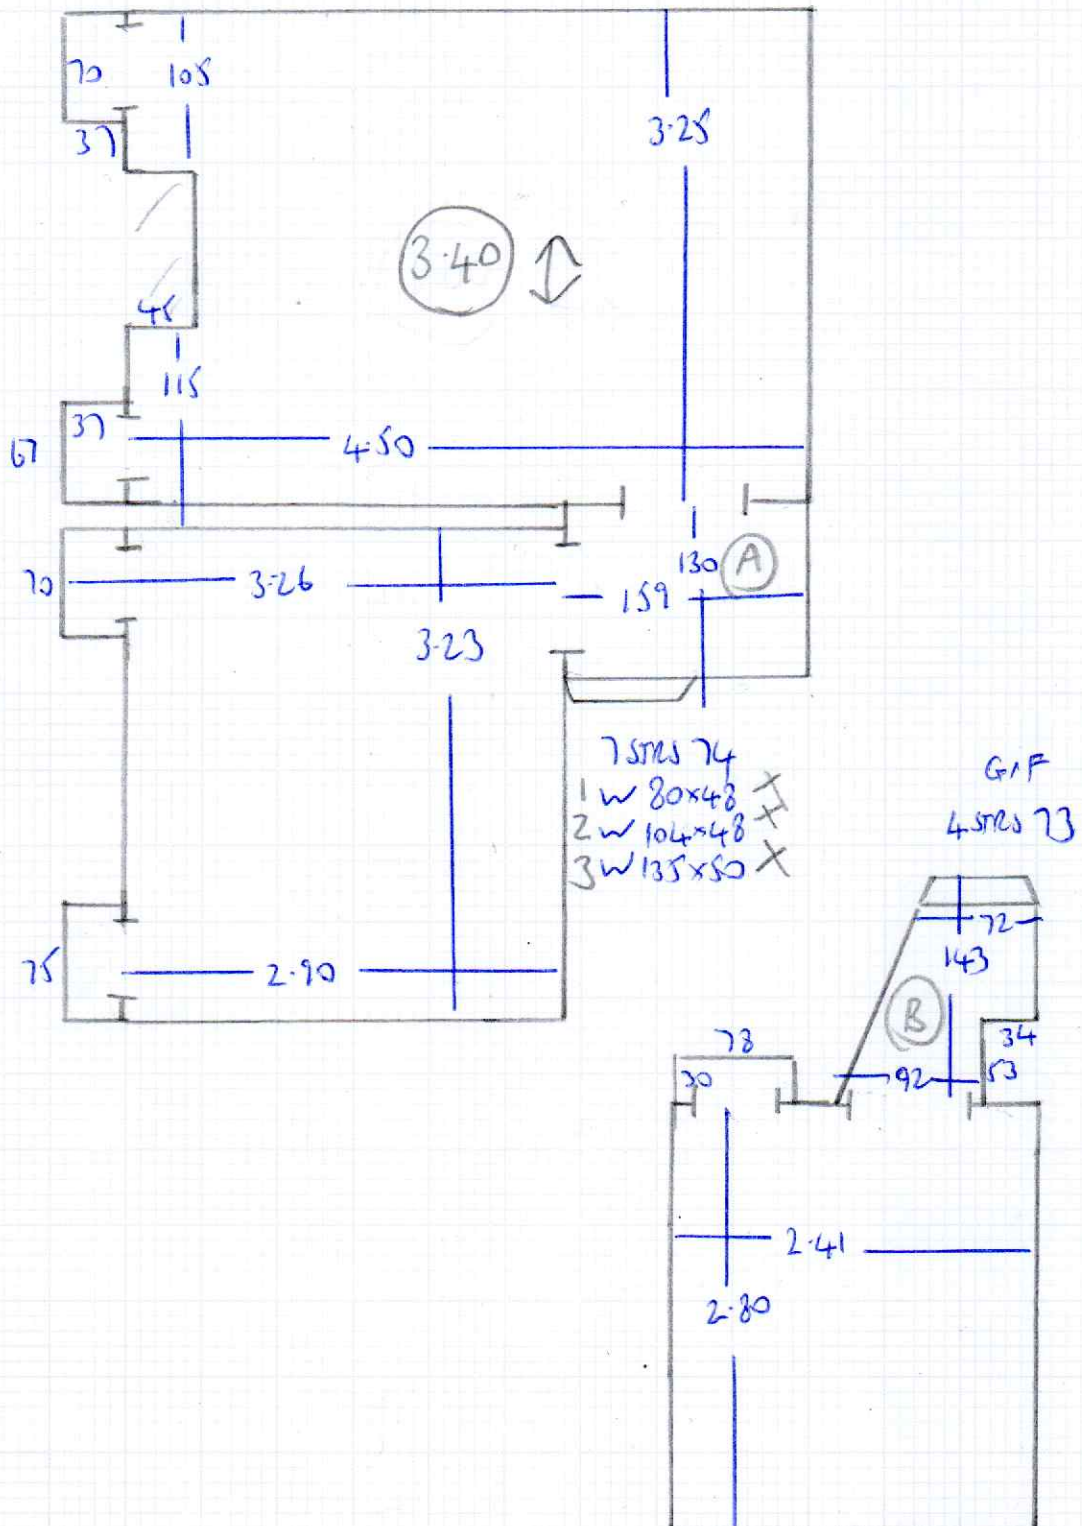

Job No: F29419  
Name: PORTOBELLO INTERNATIONAL  
Address: 25 PEMBRIDGE ROAD  
W11 3HG  
Tel:  
Sheet: of:

FIRST Floor

GROUND FLOOR  
F1D

Job No: F29419

Name: POJOBEUS INTERNATIONAL

Address: 25 PEMBRIDGE ROAD  
W11 3HG

Tel:

Sheet: of:

- 4 STRS 73
- x 4 W 75x42
- x 5 W 90x48
- x 6 W 120x52

8 STRS 74

SM

F29419  
 PORTOBELLO INT. LTD.  
 25 PENNSIDGE ROAD  
 W11 3HG

3.40 FRONT BED  
 3.40 }  
 3.25 } CIP  
 4.90 }  

---

 14.95m x 5.00m  
 = 74.75m<sup>2</sup>