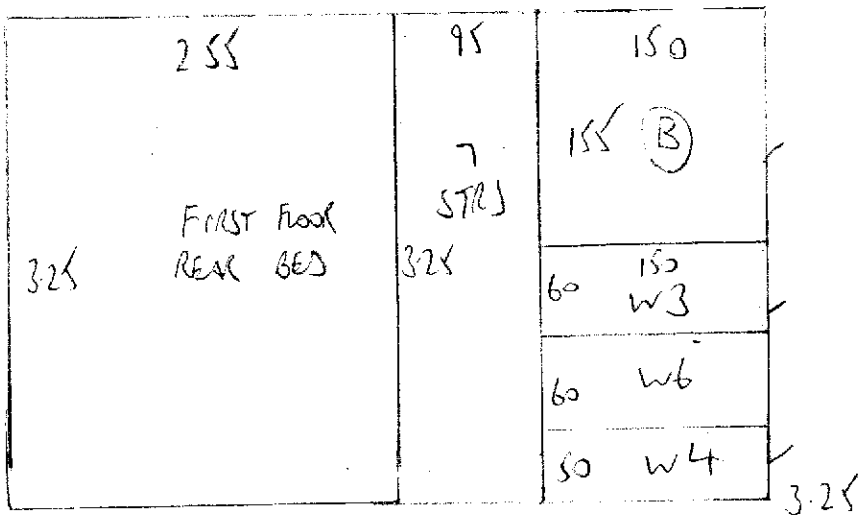

Tel:

Sheet: of:

- 4 STRS 73
- x 4 W 75x42
- x 5 W 90x48
- x 6 W 120x52

8 STRS 74

SM

F29419  
 PORTOBELLO INT. LTD.  
 25 PENNSIDGE ROAD  
 W11 3HG

3.40 FRONT BED  
 3.40 }  
 3.25 } CIP  
 4.90 }  

---

 14.95m x 5.00m  
 = 74.75m<sup>2</sup>