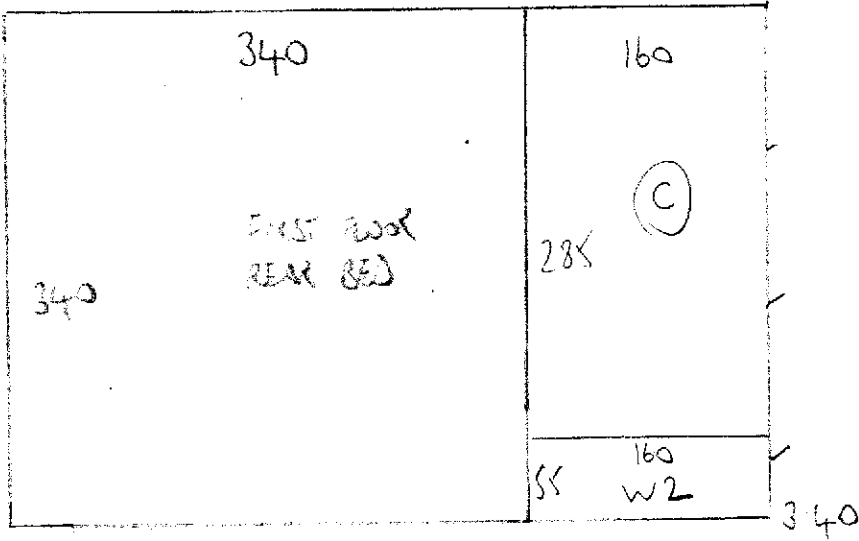

Tel:

Sheet: of:

- 4 STRS 73
- x 4 W 75x42
- x 5 W 90x48
- x 6 W 120x52

8 STRS 74

SM

F29419  
 PORTOBELLO INT. LTD.  
 25 PENNSIDGE ROAD  
 W11 3HG

3.40 FRONT BED  
 3.40 }  
 3.25 } CIP  
 4.90 }  

---

 14.95m x 5.00m  
 = 74.75m<sup>2</sup>