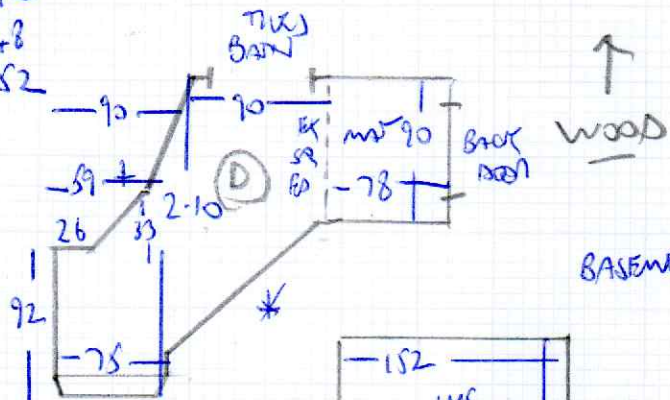

Job No: F29419  
Name: PORTOBELLO INTERNATIONAL  
Address: 25 PEMBRIDGE ROAD  
W11 3HG  
Tel:  
Sheet: of:

FIRST Floor

GROUND FLOOR  
F1D

Job No: F29419

Name: POJOBEUS INTERNATIONAL

Address: 25 PEMBRIDGE ROAD  
W11 3HG

Tel:

Sheet: of:

- 4 STRS 73
- x 4 W 75x42
- x 5 W 90x48
- x 6 W 120x52

8 STRS 74

SM

F29419  
 PORTOBELLO INT. LTD.  
 25 PENNSIDGE ROAD  
 W11 3HG

3.40 FRONT BED  
 3.40 }  
 3.25 } CIP  
 4.90 }  

---

 14.95m x 5.00m  
 = 74.75m<sup>2</sup>