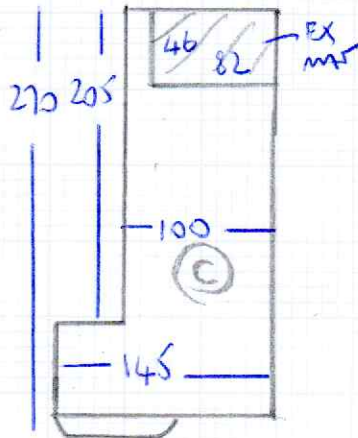

Job No: F29419  
Name: PORTOBELLO INTERNATIONAL  
Address: 25 PEMBRIDGE ROAD  
W11 3HG  
Tel:  
Sheet: of:

FIRST Floor

GROUND FLOOR  
F1D

Job No: F29419

Name: POJOBEUS INTERNATIONAL

Address: 25 PEMBRIDGE ROAD  
W11 3HG

Tel:

Sheet: of:

- 4 STRS 73
- x 4 W 75x42
- x 5 W 90x48
- x 6 W 120x52

8 STRS 74

SM

F29419  
 PORTOBELLO INT. LTD.  
 25 PENNSIDGE ROAD  
 W11 3HG

3.40 FRONT BED  
 3.40 }  
 3.25 } CIP  
 4.90 }  

---

 14.95m x 5.00m  
 = 74.75m<sup>2</sup>