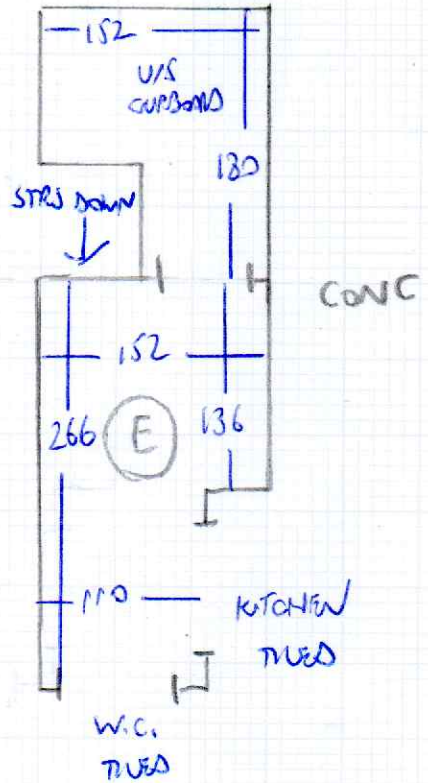

Job No: F29419  
Name: PORTOBELLO INTERNATIONAL  
Address: 25 PEMBRIDGE ROAD  
W11 3HG  
Tel:  
Sheet: of:

FIRST Floor

GROUND FLOOR  
F1D

Job No: F29419

Name: POJOBEUS INTERNATIONAL

Address: 25 PEMBRIDGE ROAD  
W11 3HG

Tel:

Sheet: of:

- 4 STRS 73
- x 4 W 75x42
- x 5 W 90x48
- x 6 W 120x52

8 STRS 74

SM

F29419  
 PORTOBELLO INT. LTD.  
 25 PENNSIDGE ROAD  
 W11 3HG

3.40 FRONT BED  
 3.40 }  
 3.25 } CIP  
 4.90 }  

---

 14.95m x 5.00m  
 = 74.75m<sup>2</sup>