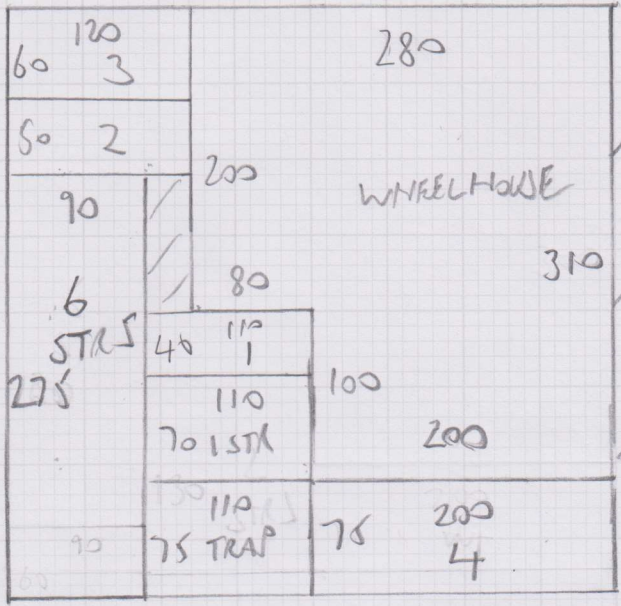

Job No: F29426
Name: FORRESTER
Address: FERN COTTAGE (13)
IMPERIAL WHARF MODURKS
Tel: SW6 22T
Sheet: 1 OF 2

3.85 x 4.00 4-60 x 4M

NEW ENGLAND STOCK BRIDGE
USE - F29552
4-60 x 4MTR LUBRAN

Job No: F29426
 Name: FORRESTER
 Address: FEW COTTAGE (13)
 IMPERIAL WHARF MODERN(4)
 Tel: SW6 2ZT
 Sheet: 2 OF 2

PLATFORM STEPS

- 1 58x31
- 2 76x35
- 3 102x45
- 4 157x56

DIRECT
STICK

BEDROOM