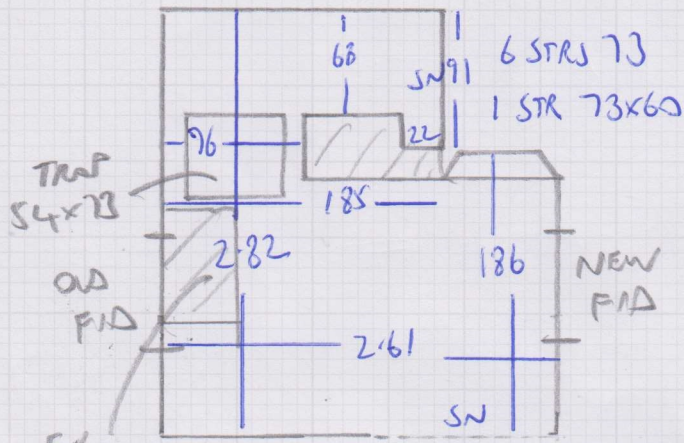

Job No: F29426
Name: FORRESTER
Address: FERN COTTAGE (13)
IMPERIAL WHARF MODURKS
Tel: SW6 22T
Sheet: 1 OF 2

3.85 x 4.00 4-60 x 4M

NEW ENGLAND STOCK BRIDGE
USE - F29552
4-60 x 4MTR LUBRAN

Job No: F29426
 Name: FORRESTER
 Address: FEW COTTAGE (13)
 IMPERIAL WHARF MODERN(4)
 Tel: SW6 2ZT
 Sheet: 2 OF 2

PLATFORM STEPS

- 1 58x31
- 2 76x35
- 3 102x45
- 4 157x56

DIRECT
STICK

BEDROOM