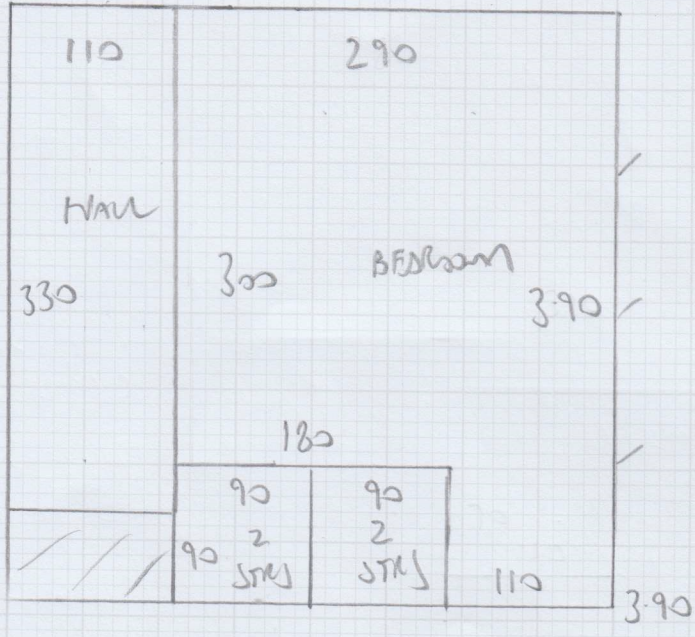

Job No: F29428
Name: MINORE
Address: FLAT 2 30 BAMBUR RD
W14 9PB
Tel:
Sheet: 1 of 1

TRAMORE PLAINS
TP-516
3.90 x 4m TC

EXISTING DOOR BARS.
EXISTING GRIPPER