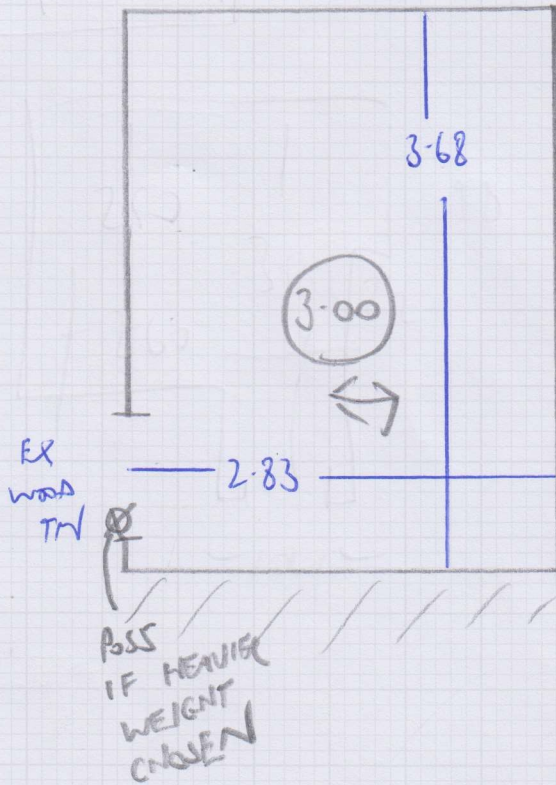

Job No: F29431

Name: SEONGHWAN CHO

Address: FLAT 2 CHELWORTH HOUSE
 37 WYFORD RD SW6 6AL

Tel:

Sheet: 1 of 1

SETA
 MILAN
 S11040

3.00
 3.00
 /
 6.00M x 4.00M