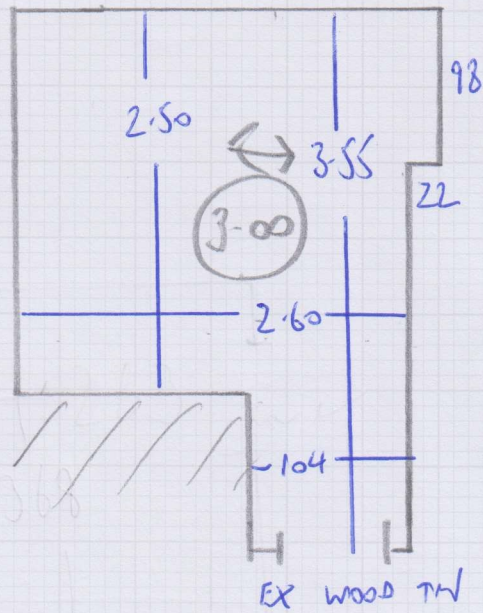

Job No: F29431

Name: SEONGHWAN CHO

Address: FLAT 2 CHELWORTH HOUSE
 37 WYFORD RD SW6 6AL

Tel:

Sheet: 1 of 1

SETA
 MILAN
 S11040

3.00
 3.00
 /
 6.00M x 4.00M