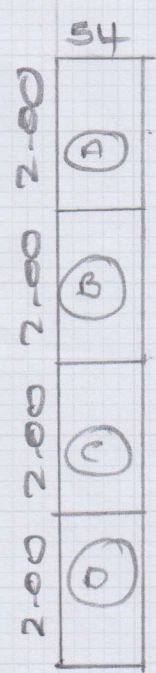

Job No: F29433  
 Name: BRASSIL  
 Address: FLAT A 117 STUNDUDGE STREET SW6 3TD  
 Tel: \_\_\_\_\_  
 Sheet: 1 of 1

13 STRIPS - 54cm RUNNER \*

NEW ENGLAND  
 LITTLE COMPTON  
 NE6018  
 2 x 4mtr

\* Runner in 4 Pieces \*  
 4 x 2.00 x 54cm

Please make sure  
 pattern matches  
 up!  
 Allowed 60cm -  
 for 54cm width