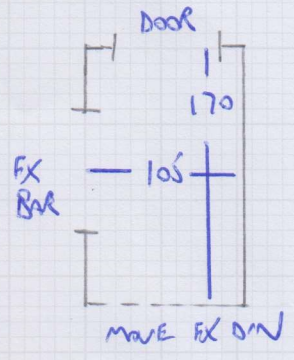

Job No: F29433  
 Name: BRASSIL  
 Address: FLAT A 117 STUNDUDGE STREET SW6 3TD  
 Tel: \_\_\_\_\_  
 Sheet: 1 of 1

13 STRIPS - 54cm RUNNER \*

NEW ENGLAND  
 LITTLE COMPTON  
 NE6018  
 2 x 4mtr

\* Runner in 4 Pieces \*  
 4 x 2.00 x 54cm

Please make sure  
 pattern matches  
 up!  
 Allowed 60cm -  
 for 54cm width