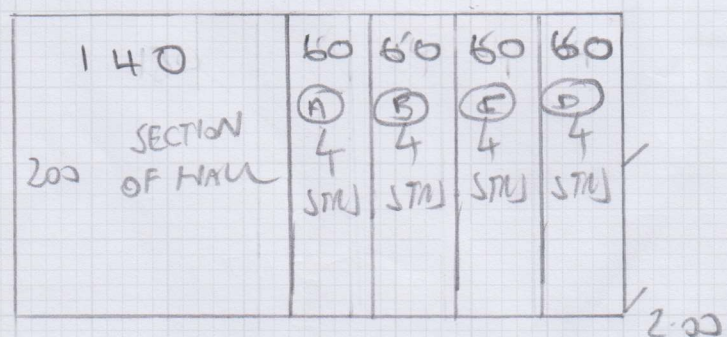

Job No: F29433  
 Name: BRASSIL  
 Address: FLAT A 117 STUNDUDGE STREET SW6 3TD  
 Tel: \_\_\_\_\_  
 Sheet: 1 of 1

13 STRIPS - 54cm RUNNER \*

NEW ENGLAND  
 LITTLE COMPTON  
 NE6018  
 2 x 4mtr

\* Runner in 4 Pieces \*  
 4 x 2.00 x 54cm

Please make sure  
 pattern matches  
 up!  
 Allowed 60cm -  
 for 54cm width