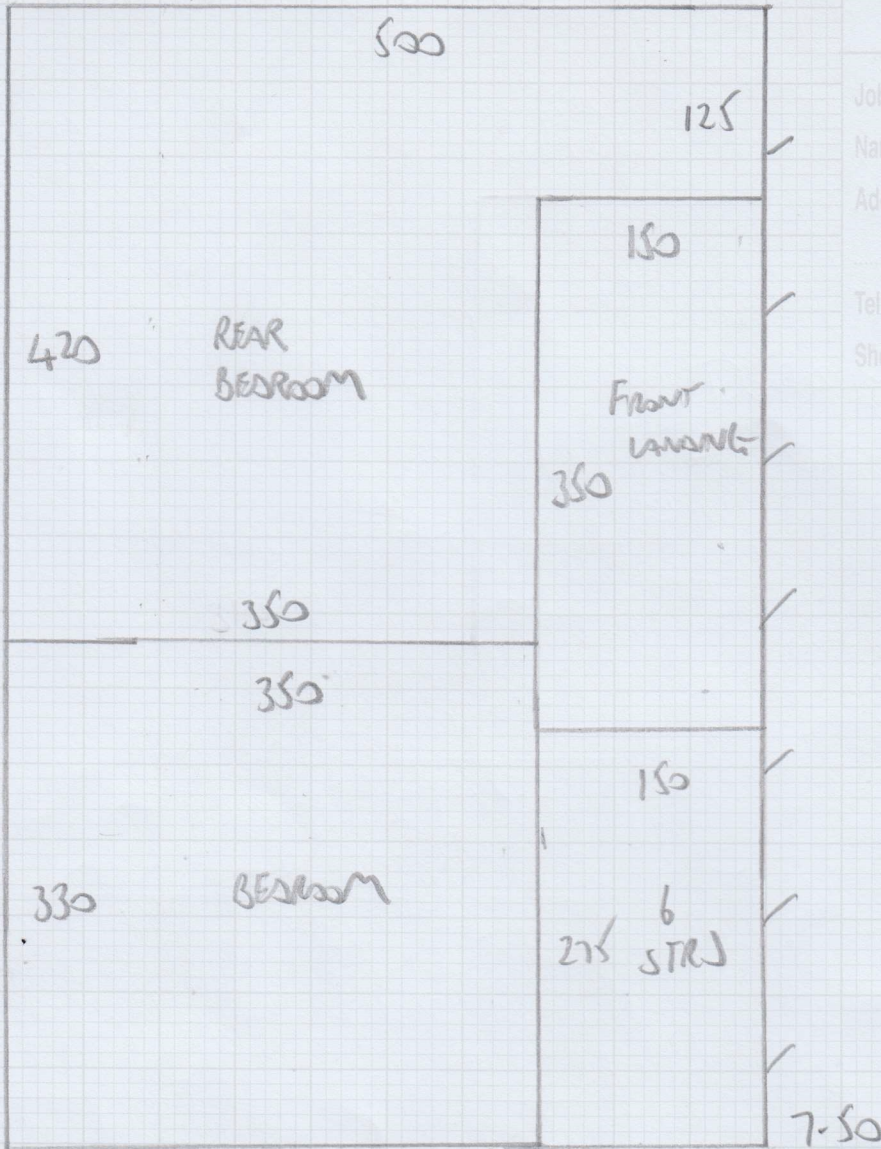

TOP FLOOR

Job No: F29438

Name: COOLEGE

Address: 20 BERNARD ROAD
SW19 7BE

Tel:

Sheet: 1 OF 3

DUBLIN

DUB-S205

9.30
7.50 x 5m

Top Floor

mrcarpet

DESIGN • INSTALL • CLEAN

Job No: F29438
 Name: COOLEGE
 Address: 20 BERNARD GONG
 SW19 7BE
 Tel:
 Sheet: 2 of 3

DUBLIN
 DUB-S205

7.50M

9.30M

$$16.80M \times 5.00M = 84M^2$$

TOP Floor

Job No: F29438
 Name: COOLEGE
 Address: 20 BERNARD CAUSEWAY
 SW19 7BE
 Tel:
 Sheet: 3 of 3