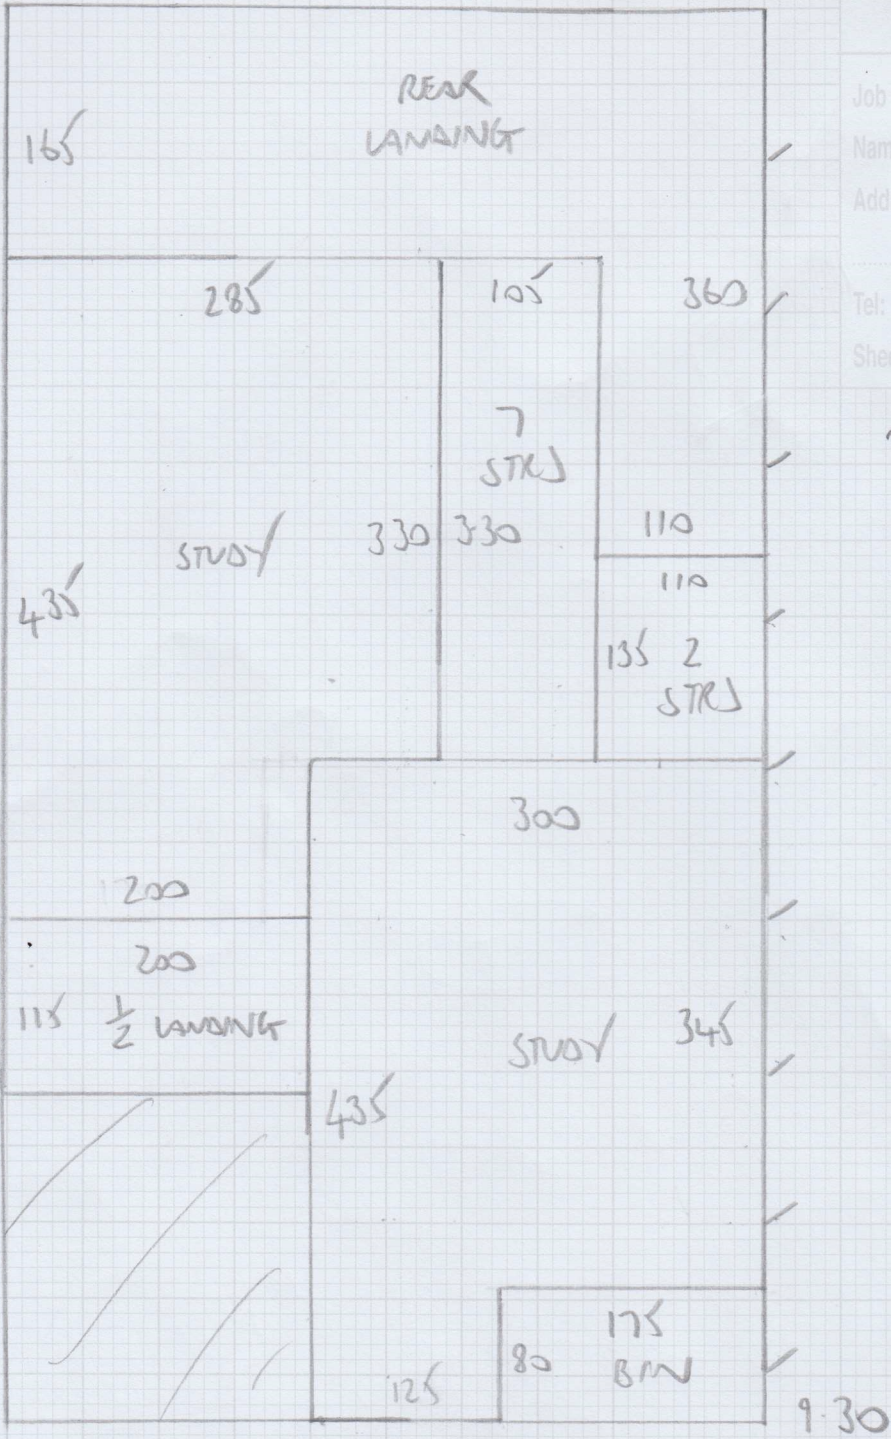

TOP FLOOR

Job No: F29438

Name: COOLEGE

Address: 20 BERNARD ROAD
SW19 7BE

Tel:

Sheet: 1 OF 3

DUBLIN

DUB-S205

9.30
7.50 x 5m

Top Floor

mrcarpet

DESIGN • INSTALL • CLEAN

Job No: F29438
 Name: COOLEGE
 Address: 20 BERNARD GONG
 SW19 7BE
 Tel:
 Sheet: 2 of 3

DUBLIN
 DUB-S205

7.50M

9.30M

$$16.80M \times 5.00M = 84M^2$$

TOP Floor

Job No: F29438
 Name: COOLEGE
 Address: 20 BERNARD CAUSEWAY
 SW19 7BE
 Tel:
 Sheet: 3 of 3