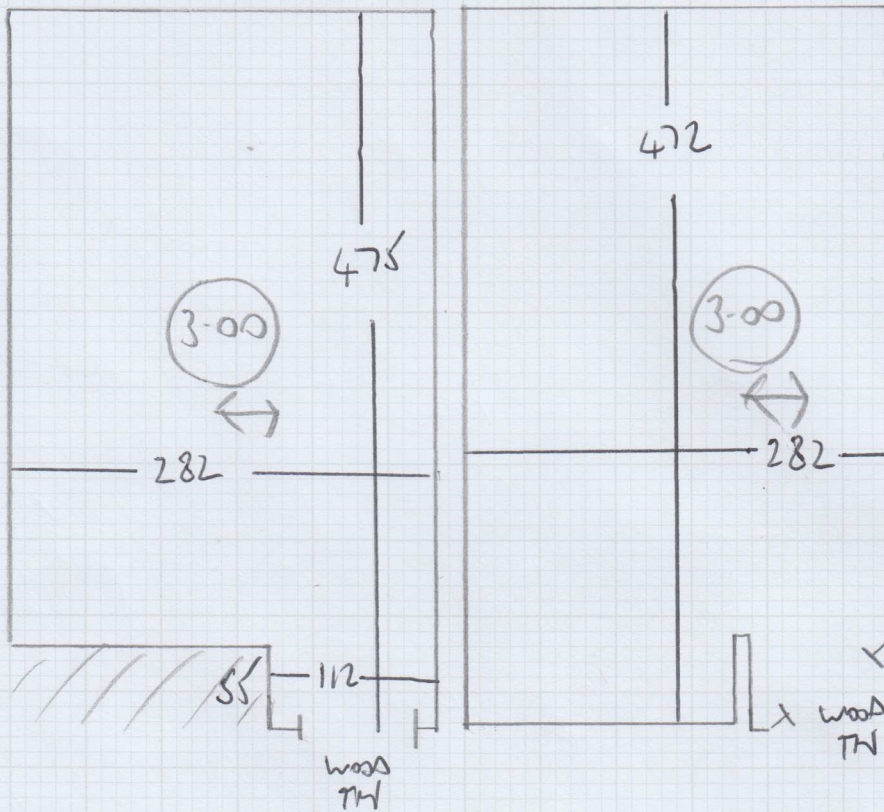

Job No: F29443
Name: WOLFENDEN
Address: 18 WESTMINSTER PARADE
GARDENS SW1P 1RR
Tel:
Sheet: 1 OF 1

BURFORD BRIDGE ECRU

(METZ 604/21)

3.00
3.00 x 5mtr

6.00