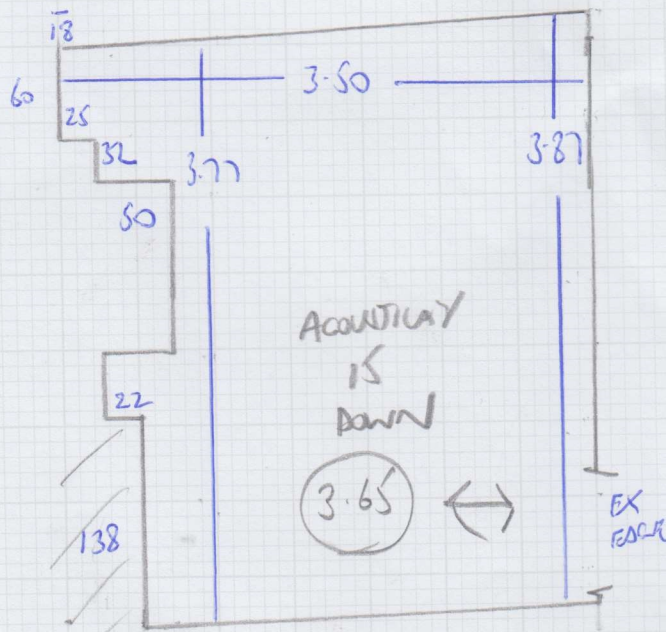

Job No: F29453  
 Name: WARRNER  
 Address: 3 ANSALL COURT  
 MABLETHORPE RD SW66AH

Tel:  
 Sheet: 1 of 1

FRONT

BEACHCOMBER  
 PEBBLE  
 (NEPAL KANPUR)  
 KAN-621

3.10  
 3.65  
 -----  
 6.75 x 4m

3.10  
 3.65  
 -----  
 6.75m x 4.00m