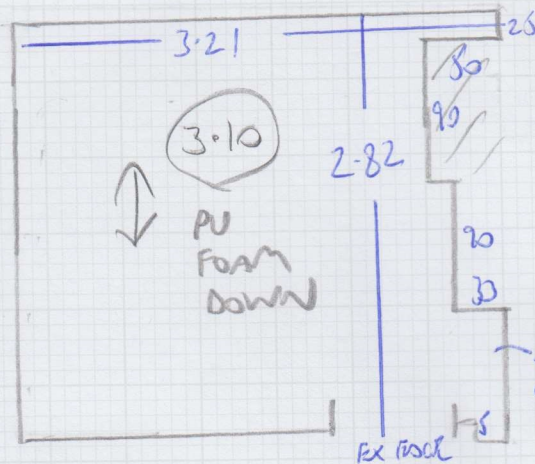

Job No: F29453  
 Name: WARRNER  
 Address: 3 ANSALL COURT  
 MABLETHORPE RD SW66AH

Tel:  
 Sheet: 1 of 1

FRONT

BEACHCOMBER  
 PEBBLE  
 (NEPAL KANPUR)  
 KAN-621

3.10  
 3.65  
 -----  
 6.75 x 4m

3.10  
 3.65  
 -----  
 6.75m x 4.00m