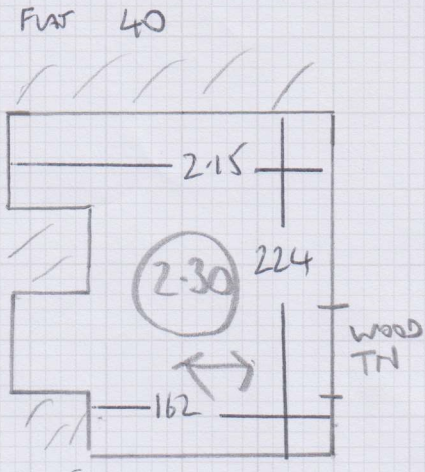

Job No: F29456  
 Name: LYON ALMS HOUSES TRUST  
 Address: LYON HOUSE  
 313 FULHAM PAR RD SW66TH  
 Tel:  
 Sheet: 1 OF 1

$$2.30 \times 3.00 = 6.9m^2$$

$$\times 3$$

$$= 20.7m^2$$

£899m<sup>2</sup>

ALL AREAS  
 CONCRETE WITH  
 VINYL TILES  
 NOW SCREED MISSING  
 AREAS THEN PUT OVER

ORIGINAL CHOICE SANDRINGHAM - PARAGONIA 591 ✓

Floor 40 LINES LEVEL 535 A.C. NO 0089  
 (Kirety)

Boltono - 417 36183-5  
 £899 15/08