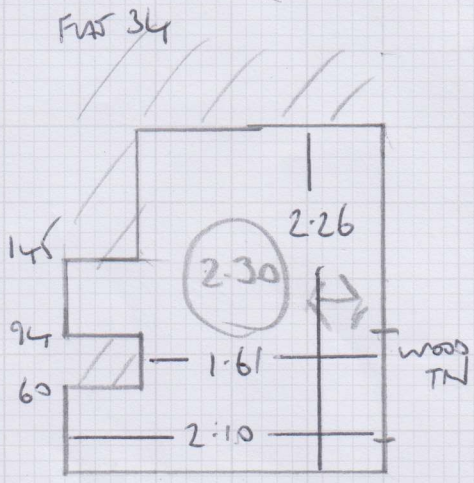

Job No: F29456  
 Name: LYON ALMS HOUSES TRUST  
 Address: LYON HOUSE  
 313 FULHAM PAR RD SW66TH  
 Tel:  
 Sheet: 1 OF 1

$$2.30 \times 3.00 = 6.9m^2$$

$$\times 3$$

$$= 20.7m^2$$

£899m<sup>2</sup>

ALL AREAS  
 CONCRETE WITH  
 VINYL TILES  
 NOW SCREED MISSING  
 AREAS THEN PUT OVER

ORIGINAL CHOICE SANDRINGHAM - PARAGONIA 591 ✓

Floor 40 LINES LEVEL 535 A.C. NO 0089  
 (Kirety)

Boltono - 417 36183-5  
 £899 15/08