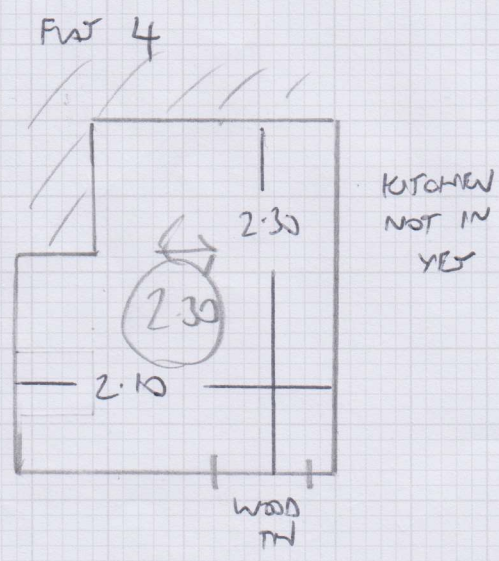

Job No: F29456  
 Name: LYON ALMS HOUSES TRUST  
 Address: LYON HOUSE  
 313 FULHAM PAR RD SW66TH  
 Tel:  
 Sheet: 1 OF 1

$$2.30 \times 3.00 = 6.9m^2$$

$$\times 3$$

$$= 20.7m^2$$

£899m<sup>2</sup>

ALL AREAS  
 CONCRETE WITH  
 VINYL TILES  
 NOW SCREED MISSING  
 AREAS THEN PUT OVER