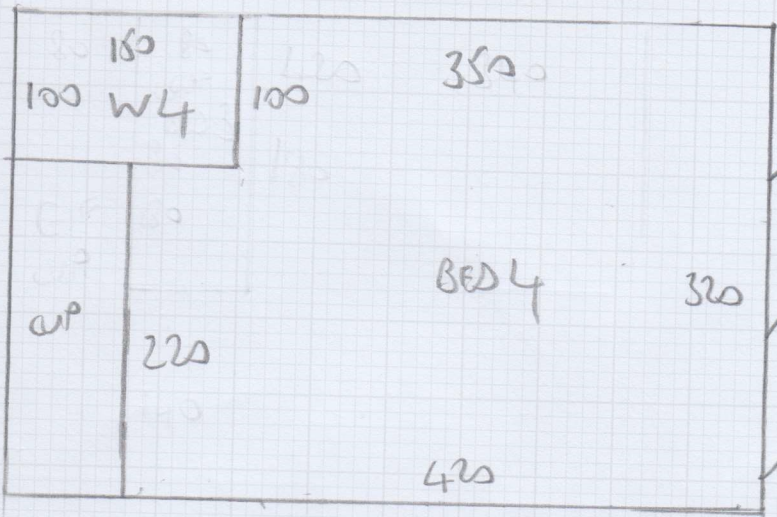

Job No: F29461
 Name: MAURUS
 Address: 3 YARROW HILL
 WARFIELD RG42 5AJ
 Tel:
 Sheet: 3 of 6

CP ②

CP ③

CP ④

GRAND FLOOR

Job No: F29461

Name: MILA MARUS

Address: 3 YARROW HILL
WARFIELD RG42 5AJ

- 3 STRS 94 ✓
- 1 W 112x73 ✓
- 2 W 134x84 ✓
- 3 W 94x80 ✓
- 1 STR 94 ✓
- 4 W 112x73 ✓
- 5 W 135x84 ✓
- 6 W 94x80 ✓
- 3 STRS 94 ✓
- D / BN
- CAP - 170x65
- BWD - 270x17
- G/F

301 Munster Road
Fulham
SW6 6BJ

Tel Nr: 020-7381-1989
Fax Nr: 020-7385-4006

ROLL BREAKDOWN

Job No: F29461
Customer Name: Maurus
Carpet: Lusso
Colour: Fabiana

Roll 1 – 30.00m x 5.00m ordered from Artisan

Living Room 5.85m x 5.00m
Dining Room 3.10m x 5.00m
Bedroom 5 2.30m x 5.00m
Cutting Plan 1 4.30m x 5.00m
Cutting Plan 2 3.20m x 5.00m
Cutting Plan 5 7.50m x 5.00m
Cutting Plan 6 3.20m x 5.00m

=====
Total 29.45m x 5.00m
=====

Roll 2 – 13.00m x 5.00m ordered from Artisan

Hallway 4.50m x 5.00m
Cutting Plan 3 5.60m x 5.00m
Cutting Plan 4 2.60m x 5.00m

=====
Total 12.70m x 5.00m
=====

Many Thanks
John