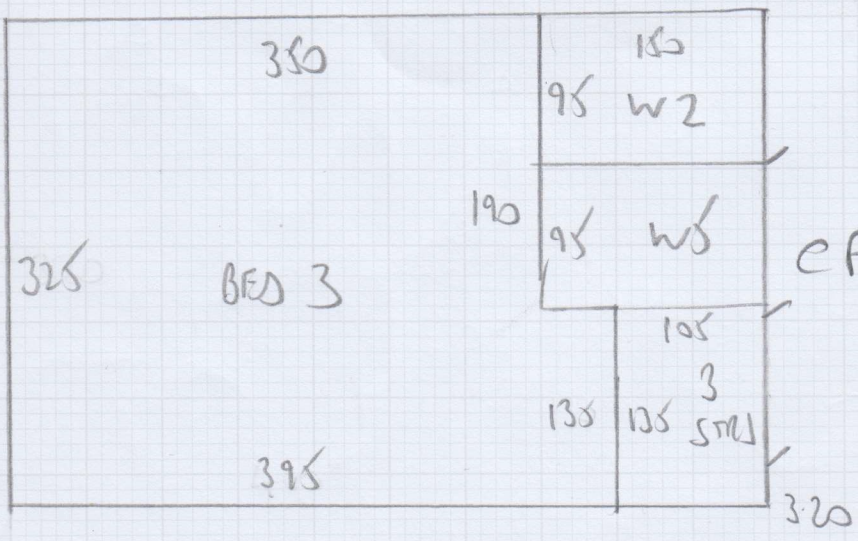

Job No: F29461
Name: MAURUS
Address: 3 YARLOW HILL
WATFIELD RG42 5AT
Tel:
Sheet: 2 OF 6