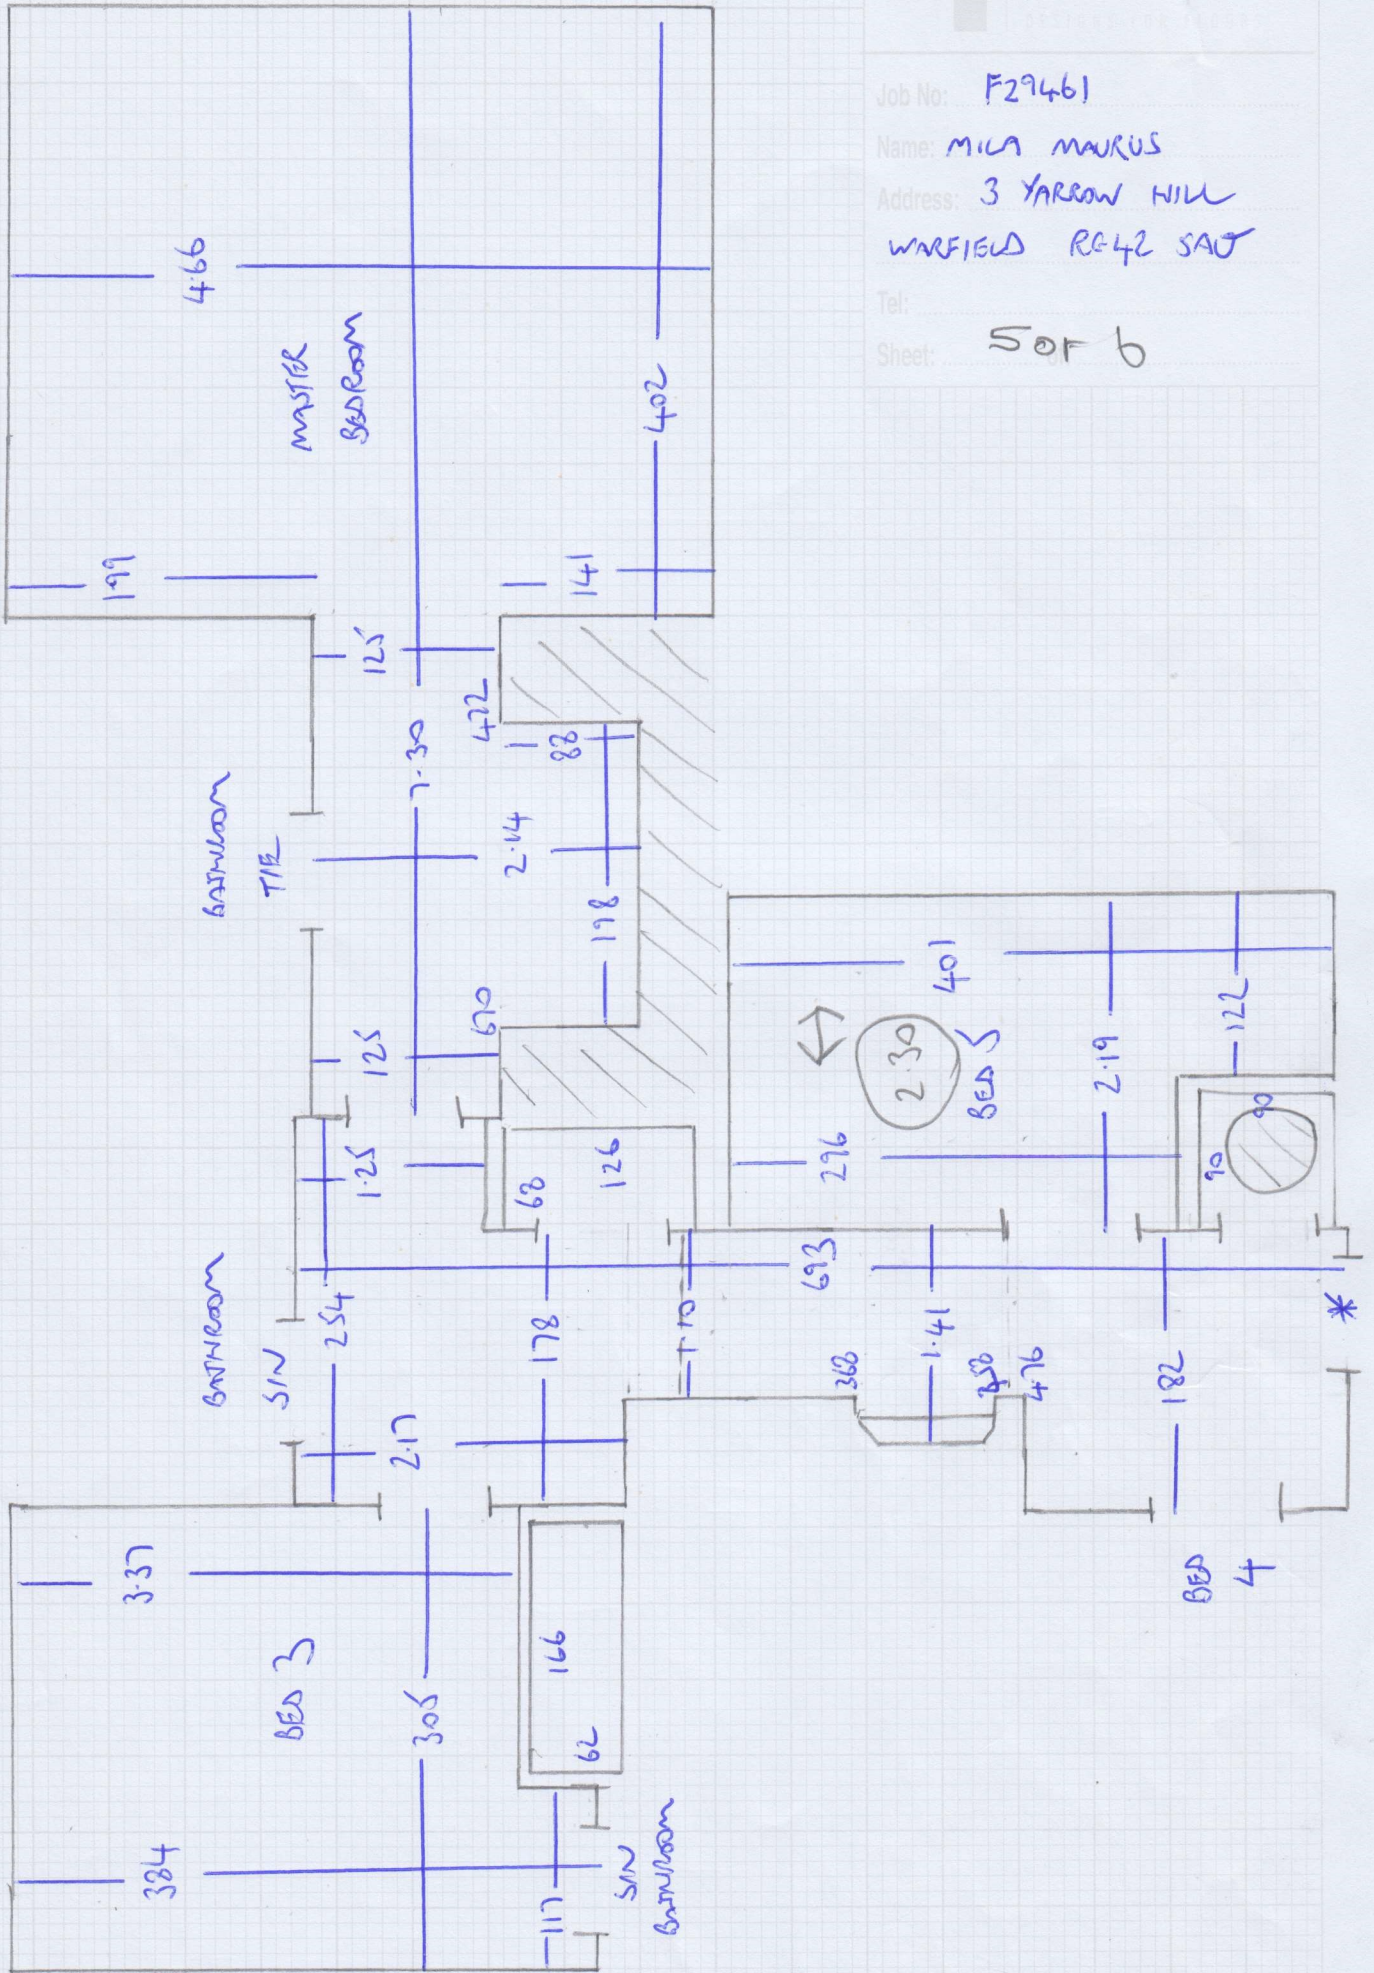

Job No: F29461
Name: MILA MAURUS
Address: 3 YARROW HILL
WARFIELD RG42 5AJ
Tel:
Sheet: 5 of 6