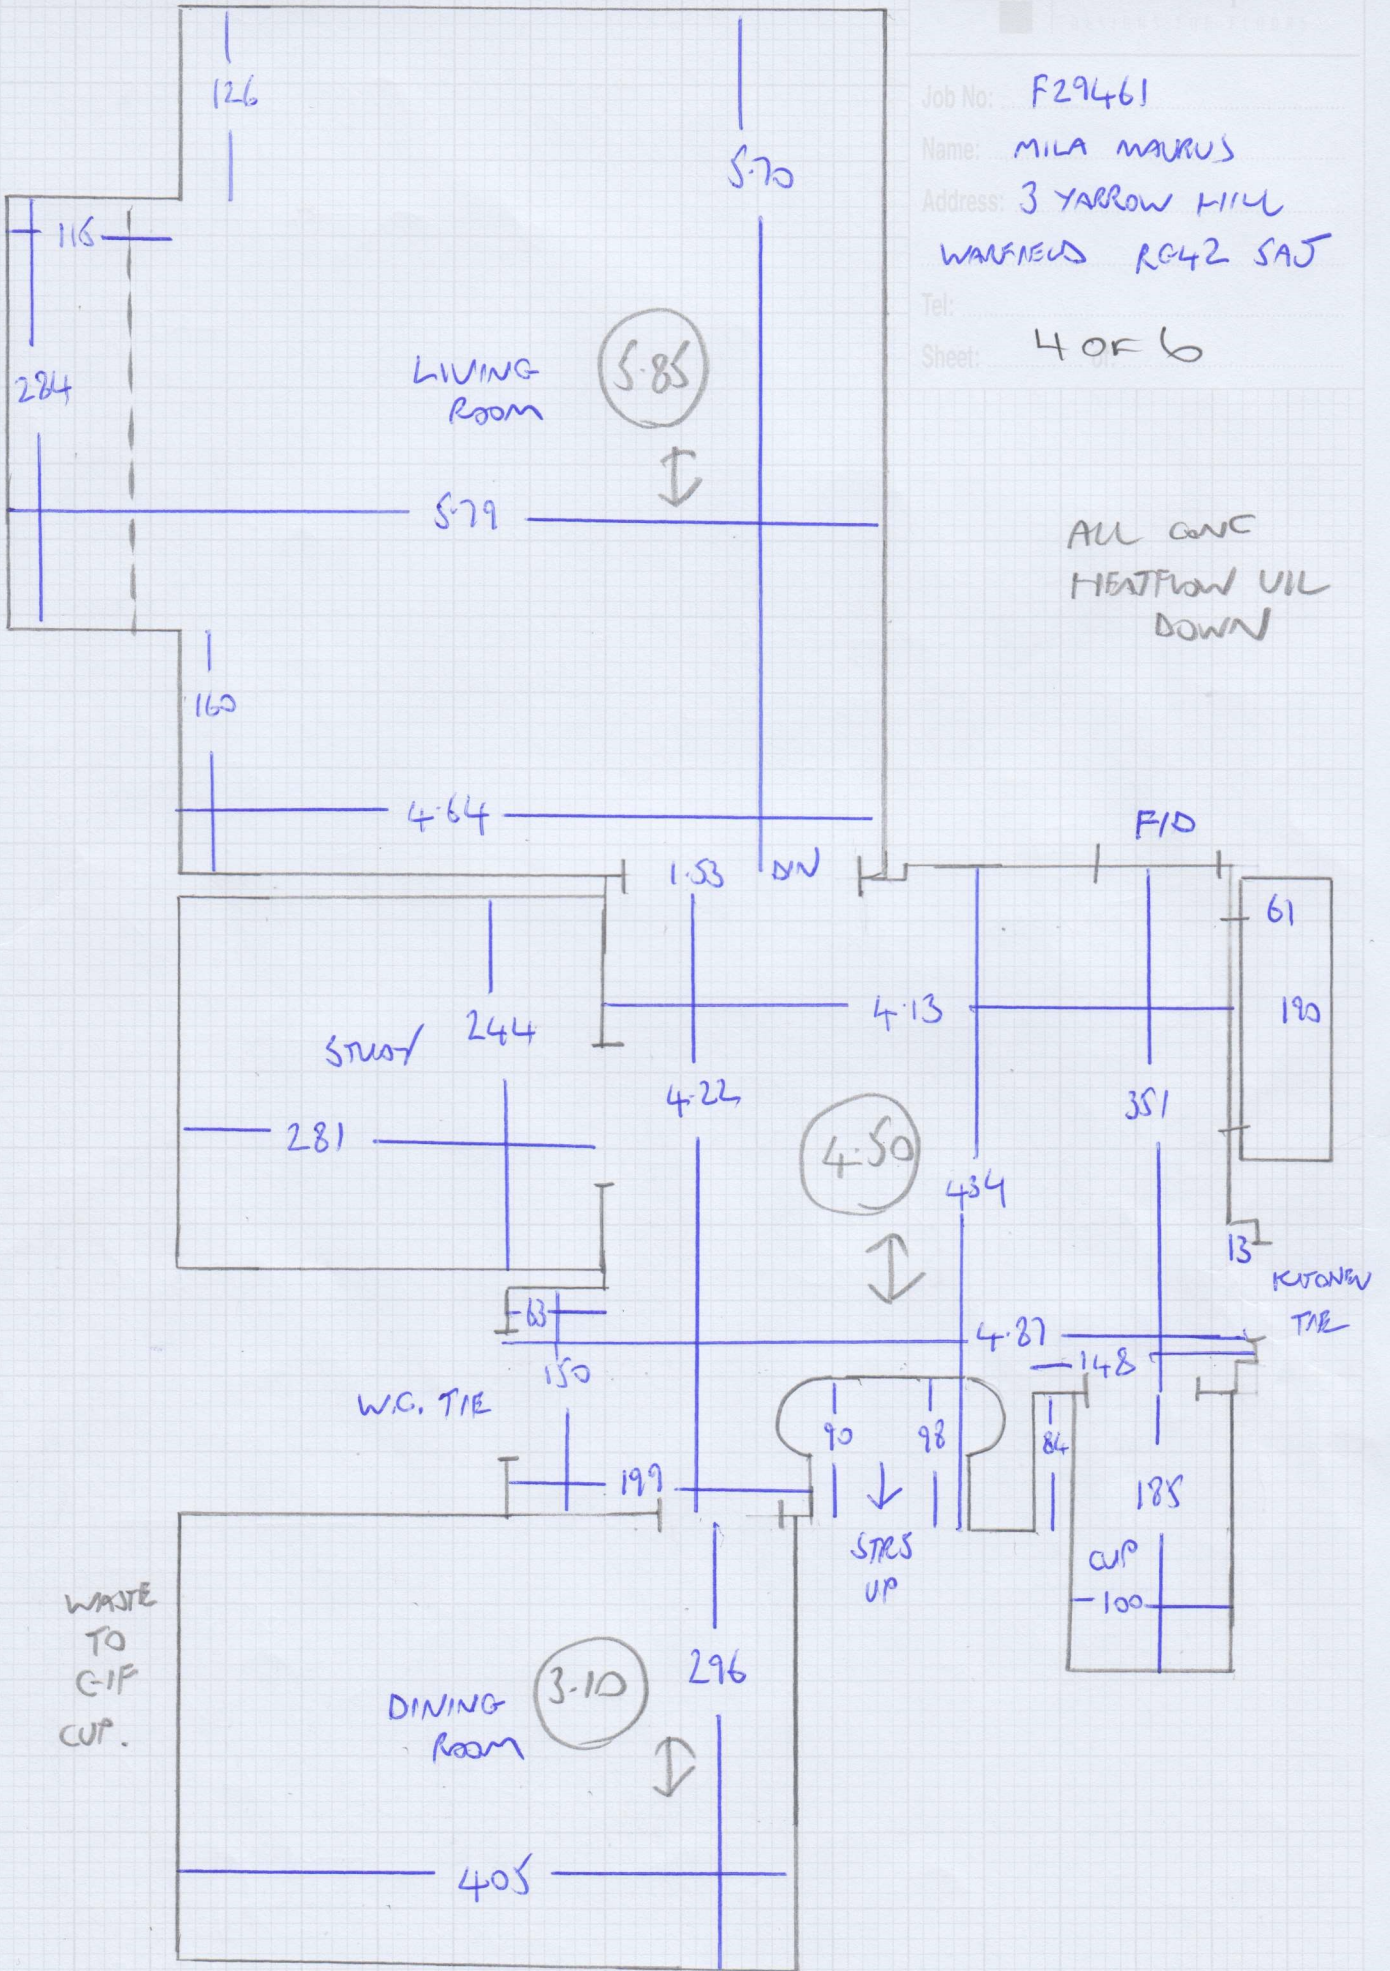

Tel:

Sheet: 4 OF 6

ALL ONE
HEATFLOW OIL
DOWN

Job No: F29461
 Name: MURUS
 Address: 3 YAKOW HILL
 WARFIELD RE42 5AJ
 Tel: 01235 720000
 Sheet: 1 of 6

CP (1)

- 5.85 - LIVING ROOM
- * 4.50 - HALL Roll (2) *
- 3.10 - DINING ROOM
- 2.30 - BED 5
- 4.30 } CIP (1)
- 3.20 } CIP (2)
- * 5.60 } CIP (3) Roll (2) *
- * 2.60 } CIP (4) Roll (2) *
- * 7.50 } CIP (5)
- 3.20 } CIP (6)

- 3 STRS 94 ✓
- 1 W 112x73 ✓
- 2 W 134x84 ✓
- 3 W 94x80 ✓
- 1 STR 94 ✓
- 4 W 112x73 ✓
- 5 W 135x84 ✓
- 6 W 94x80 ✓
- 3 STRS 94 ✓
- D / BN
- CAP - 170x65
- BWD - 270x17
- G/F

301 Munster Road
Fulham
SW6 6BJ

Tel Nr: 020-7381-1989
Fax Nr: 020-7385-4006

ROLL BREAKDOWN

Job No: F29461
Customer Name: Maurus
Carpet: Lusso
Colour: Fabiana

Roll 1 – 30.00m x 5.00m ordered from Artisan

Living Room 5.85m x 5.00m
Dining Room 3.10m x 5.00m
Bedroom 5 2.30m x 5.00m
Cutting Plan 1 4.30m x 5.00m
Cutting Plan 2 3.20m x 5.00m
Cutting Plan 5 7.50m x 5.00m
Cutting Plan 6 3.20m x 5.00m

=====
Total 29.45m x 5.00m
=====

Roll 2 – 13.00m x 5.00m ordered from Artisan

Hallway 4.50m x 5.00m
Cutting Plan 3 5.60m x 5.00m
Cutting Plan 4 2.60m x 5.00m

=====
Total 12.70m x 5.00m
=====

Many Thanks
John