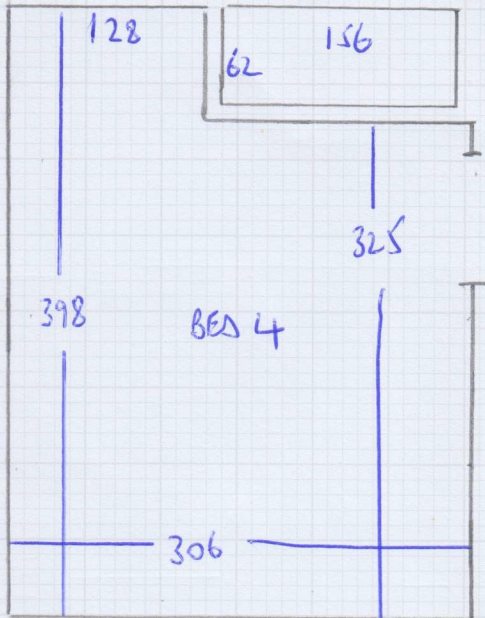

$42.15M \times 5.00M = 210.75ML$

Re-use existing underlay /
 Gripperods & door bars

4.50
 4.50
 4.50
 2.60
 4.50
 5.60
 2.60
 (12.10)

Job No: F29461
 Name: MAURUS
 Address: 3 YARLOW HILL
 WATFIELD RG42 5AT
 Tel:
 Sheet: 2 OF 6

- 3 STRS 94 ✓
- 1 W 112x73 ✓
- 2 W 134x84 ✓
- 3 W 94x80 ✓
- 1 STR 94 ✓
- 4 W 112x73 ✓
- 5 W 135x84 ✓
- 6 W 94x80 ✓
- 3 STRS 94 ✓
- D / BN
- CAP - 170x65
- BWD - 270x17
- G/F

301 Munster Road
Fulham
SW6 6BJ

Tel Nr: 020-7381-1989
Fax Nr: 020-7385-4006

ROLL BREAKDOWN

Job No: F29461
Customer Name: Maurus
Carpet: Lusso
Colour: Fabiana

Roll 1 – 30.00m x 5.00m ordered from Artisan

Living Room 5.85m x 5.00m
Dining Room 3.10m x 5.00m
Bedroom 5 2.30m x 5.00m
Cutting Plan 1 4.30m x 5.00m
Cutting Plan 2 3.20m x 5.00m
Cutting Plan 5 7.50m x 5.00m
Cutting Plan 6 3.20m x 5.00m

=====
Total 29.45m x 5.00m
=====

Roll 2 – 13.00m x 5.00m ordered from Artisan

Hallway 4.50m x 5.00m
Cutting Plan 3 5.60m x 5.00m
Cutting Plan 4 2.60m x 5.00m

=====
Total 12.70m x 5.00m
=====

Many Thanks
John