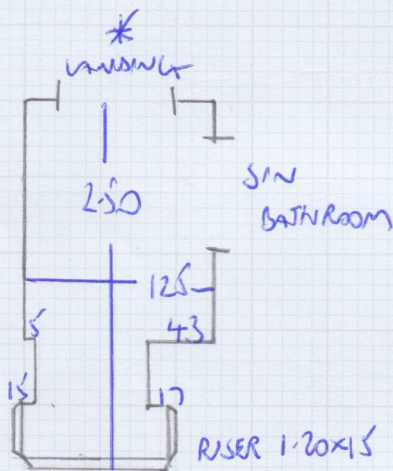

$42.15M \times 5.00M = 210.75ML$

Re-use existing underlay /
 Gripperods & door bars

4.50
 4.50
 4.50
 2.60
 4.50
 5.60
 2.60
 (12.10)

Job No: F29461
 Name: MAURUS
 Address: 3 YARLOW HILL
 WATFIELD RG42 5AT
 Tel:
 Sheet: 2 OF 6

- 3 STRS 94 ✓
- 1 W 112x73 ✓
- 2 W 134x84 ✓
- 3 W 94x80 ✓
- 1 STR 94 ✓
- 4 W 112x73 ✓
- 5 W 135x84 ✓
- 6 W 94x80 ✓
- 3 STRS 94 ✓
- D / BN
- CAP - 170x65
- BWD - 270x17
- G/F

301 Munster Road
Fulham
SW6 6BJ

Tel Nr: 020-7381-1989
Fax Nr: 020-7385-4006

ROLL BREAKDOWN

Job No: F29461
Customer Name: Maurus
Carpet: Lusso
Colour: Fabiana

Roll 1 – 30.00m x 5.00m ordered from Artisan

Living Room 5.85m x 5.00m
Dining Room 3.10m x 5.00m
Bedroom 5 2.30m x 5.00m
Cutting Plan 1 4.30m x 5.00m
Cutting Plan 2 3.20m x 5.00m
Cutting Plan 5 7.50m x 5.00m
Cutting Plan 6 3.20m x 5.00m

=====
Total 29.45m x 5.00m
=====

Roll 2 – 13.00m x 5.00m ordered from Artisan

Hallway 4.50m x 5.00m
Cutting Plan 3 5.60m x 5.00m
Cutting Plan 4 2.60m x 5.00m

=====
Total 12.70m x 5.00m
=====

Many Thanks
John