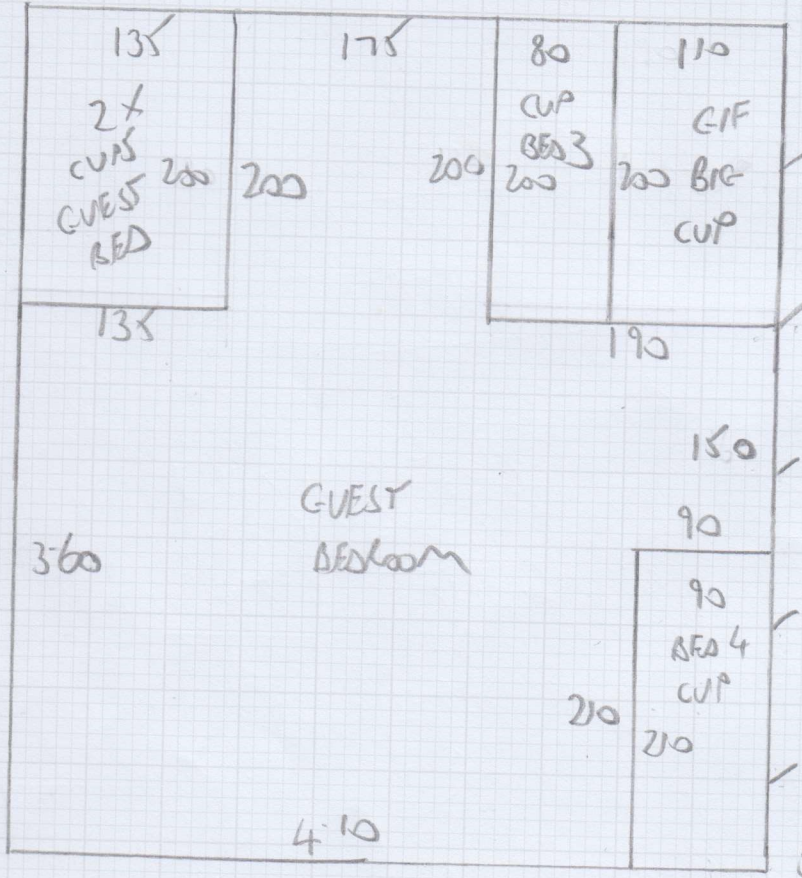

Job No: F29461
Name: MAURUS
Address: 3 YARROW HILL
WARFIELD RG42 5AJ
Tel:
Sheet: 3 of 6

CP ②

CP ③

CP ④