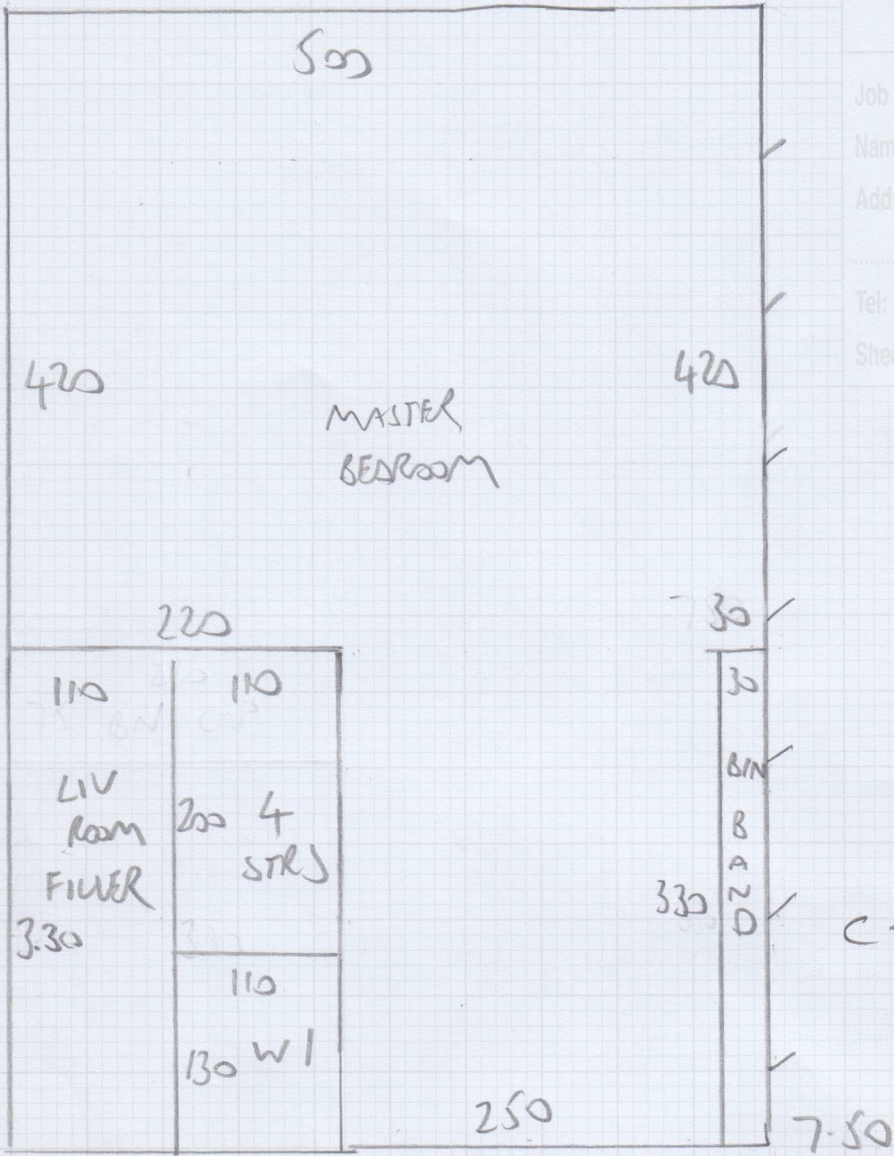

$42.15M \times 5.00M = 210.75ML$

Re-use existing underlay /
 Gripperods & door bars

4.50
 4.50
 4.50
 2.60
 4.50
 5.60
 2.60
 (12.10)

Job No: F29461
 Name: MAURUS
 Address: 3 YARLOW HILL
 WATFIELD RG42 5AT
 Tel:
 Sheet: 2 OF 6

- 3 STRS 94 ✓
- 1 W 112x73 ✓
- 2 W 134x84 ✓
- 3 W 94x80 ✓
- 1 STR 94 ✓
- 4 W 112x73 ✓
- 5 W 135x84 ✓
- 6 W 94x80 ✓
- 3 STRS 94 ✓
- D / BN
- CAP - 170x65
- BWD - 270x17
- G/F

301 Munster Road
Fulham
SW6 6BJ

Tel Nr: 020-7381-1989
Fax Nr: 020-7385-4006

ROLL BREAKDOWN

Job No: F29461
Customer Name: Maurus
Carpet: Lusso
Colour: Fabiana

Roll 1 – 30.00m x 5.00m ordered from Artisan

Living Room 5.85m x 5.00m
Dining Room 3.10m x 5.00m
Bedroom 5 2.30m x 5.00m
Cutting Plan 1 4.30m x 5.00m
Cutting Plan 2 3.20m x 5.00m
Cutting Plan 5 7.50m x 5.00m
Cutting Plan 6 3.20m x 5.00m

=====
Total 29.45m x 5.00m
=====

Roll 2 – 13.00m x 5.00m ordered from Artisan

Hallway 4.50m x 5.00m
Cutting Plan 3 5.60m x 5.00m
Cutting Plan 4 2.60m x 5.00m

=====
Total 12.70m x 5.00m
=====

Many Thanks
John