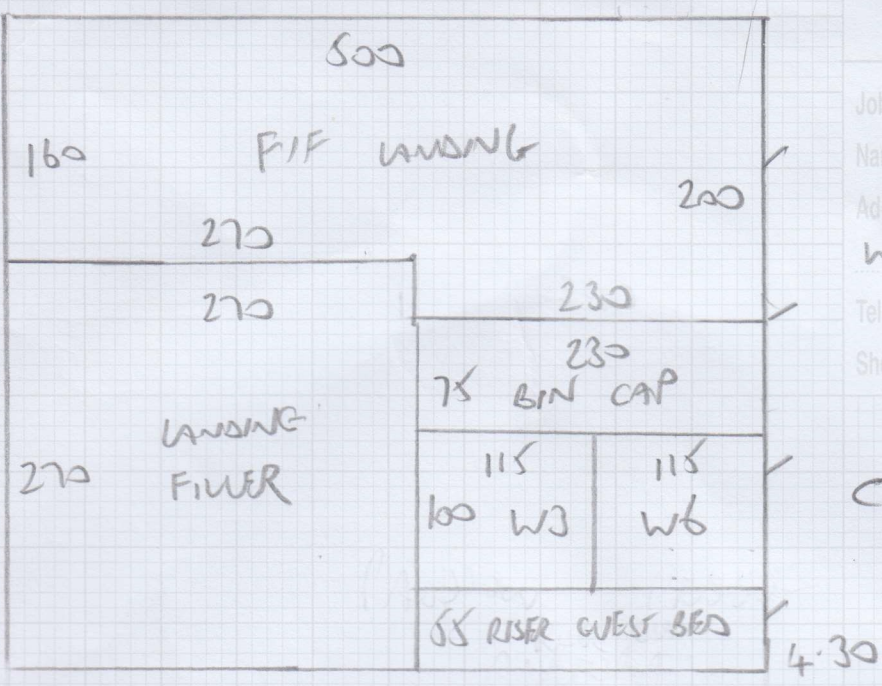

Tel:

Sheet: 4 OF 6

ALL ONE
HEATFLOW OIL
DOWN

Job No: F29461
 Name: MURUS
 Address: 3 YAKOW HILL
 WARFIELD RE42 5AJ
 Tel: 01235 720000
 Sheet: 1 of 6

CP (1)

- 5.85 - LIVING ROOM
- * 4.50 - HALL Roll (2) *
- 3.10 - DINING ROOM
- 2.30 - BED 5
- 4.30 } CIP (1)
- 3.20 } CIP (2)
- * 5.60 } CIP (3) Roll (2) *
- * 2.60 } CIP (4) Roll (2) *
- * 7.50 } CIP (5)
- 3.20 } CIP (6)

- 3 STRS 94 ✓
- 1 W 112x73 ✓
- 2 W 134x84 ✓
- 3 W 94x80 ✓
- 1 STR 94 ✓
- 4 W 112x73 ✓
- 5 W 135x84 ✓
- 6 W 94x80 ✓
- 3 STRS 94 ✓
- D / BN
- CAP - 170x65
- BWD - 270x17
- G/F

301 Munster Road
Fulham
SW6 6BJ

Tel Nr: 020-7381-1989
Fax Nr: 020-7385-4006

ROLL BREAKDOWN

Job No: F29461
Customer Name: Maurus
Carpet: Lusso
Colour: Fabiana

Roll 1 – 30.00m x 5.00m ordered from Artisan

Living Room 5.85m x 5.00m
Dining Room 3.10m x 5.00m
Bedroom 5 2.30m x 5.00m
Cutting Plan 1 4.30m x 5.00m
Cutting Plan 2 3.20m x 5.00m
Cutting Plan 5 7.50m x 5.00m
Cutting Plan 6 3.20m x 5.00m

=====
Total 29.45m x 5.00m
=====

Roll 2 – 13.00m x 5.00m ordered from Artisan

Hallway 4.50m x 5.00m
Cutting Plan 3 5.60m x 5.00m
Cutting Plan 4 2.60m x 5.00m

=====
Total 12.70m x 5.00m
=====

Many Thanks
John