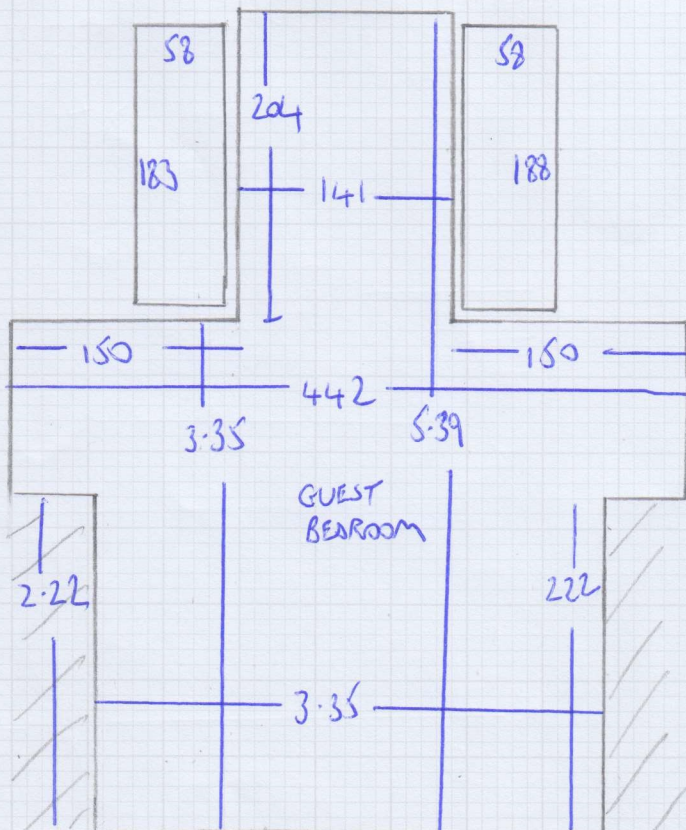

$42.15M \times 5.00M = 210.75ML$

Re-use existing underlay /
 Gripperods & door bars

4.50
 4.50
 4.50
 2.60
 4.50
 5.60
 2.60
 (12.10)

Job No: F29461
 Name: MAURUS
 Address: 3 YARLOW HILL
 WATFIELD RG42 5AT
 Tel:
 Sheet: 2 OF 6

- 3 STRS 94 ✓
- 1 W 112x73 ✓
- 2 W 134x84 ✓
- 3 W 94x80 ✓
- 1 STR 94 ✓
- 4 W 112x73 ✓
- 5 W 135x84 ✓
- 6 W 94x80 ✓
- 3 STRS 94 ✓
- D / BN
- CAP - 170x65
- BWD - 270x17
- G/F

301 Munster Road
Fulham
SW6 6BJ

Tel Nr: 020-7381-1989
Fax Nr: 020-7385-4006

ROLL BREAKDOWN

Job No: F29461
Customer Name: Maurus
Carpet: Lusso
Colour: Fabiana

Roll 1 – 30.00m x 5.00m ordered from Artisan

Living Room 5.85m x 5.00m
Dining Room 3.10m x 5.00m
Bedroom 5 2.30m x 5.00m
Cutting Plan 1 4.30m x 5.00m
Cutting Plan 2 3.20m x 5.00m
Cutting Plan 5 7.50m x 5.00m
Cutting Plan 6 3.20m x 5.00m

=====
Total 29.45m x 5.00m
=====

Roll 2 – 13.00m x 5.00m ordered from Artisan

Hallway 4.50m x 5.00m
Cutting Plan 3 5.60m x 5.00m
Cutting Plan 4 2.60m x 5.00m

=====
Total 12.70m x 5.00m
=====

Many Thanks
John