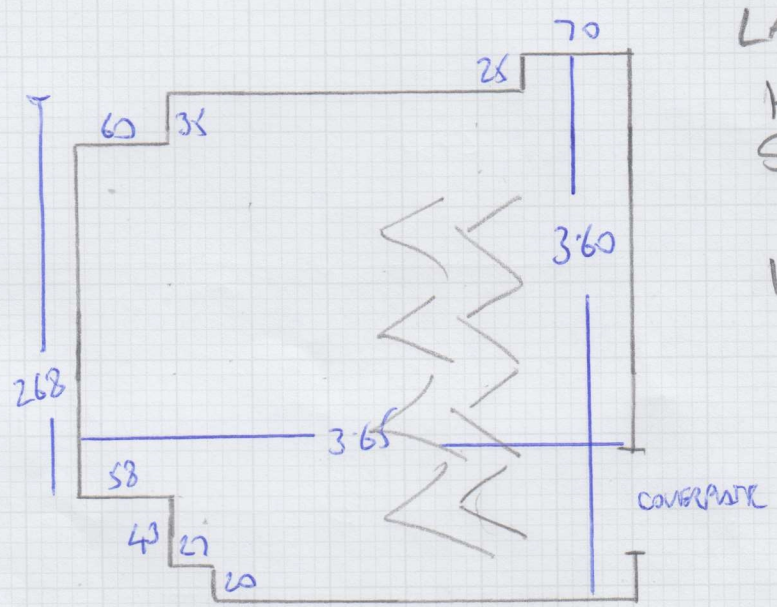

Job No: F29475
Name: ROMANO
Address: 14 THYNHOLME MANS
LILUE ROAD SWB TX
Tel:
Sheet: 1 OF 1

MODULATED
LAYRED
HERRINGBONE
SIERRA OAK
58228
19 BOXES

12 M²

HERRINGBONE TO RUN FROM
DOOR TO OPPOSITE WALL