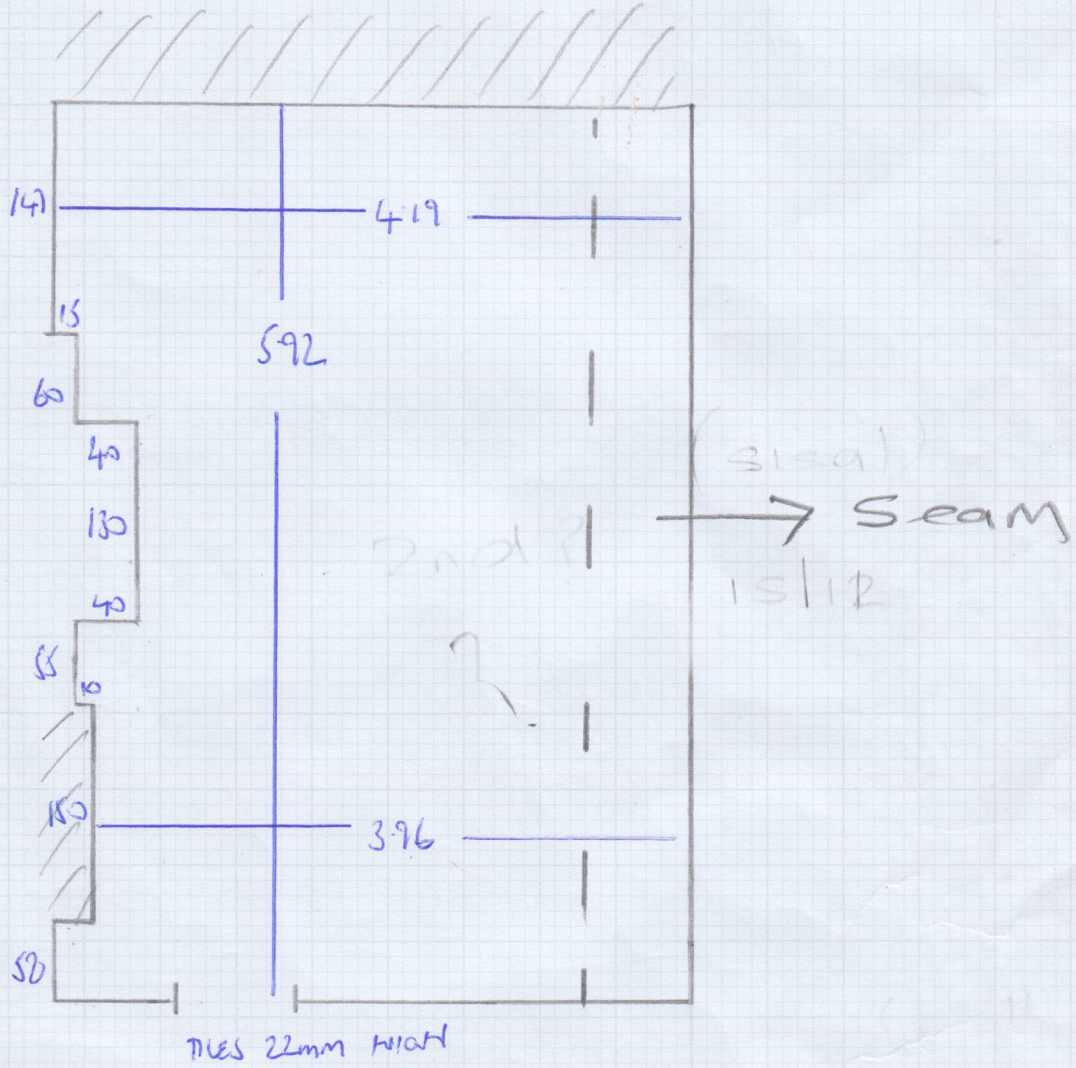

HALL, STUDY & STAIRS

Job No: F29478
 Name: Emma FREDRIKSSON
 Address: Flat F
 14 WARWICK SQ SW1V 2AA
 Tel:
 Sheet: 1 of 3

SISAL
 HARMONY
 FRESH
 SILVER
 HB-261

13.00 x SMTR
 = 19.2m²

Total = 28.2m²

DOM
 Please
 cut this
 Block on
 (site)
 TIGHT!

Job No: F29478
Name: Emma PARSONSON
Address: Flat F 14 WARWICK SQ
SW1V 2AA
Tel: _____
Sheet: 2 OF 3

GROUND FLOOR STUDY

Back Bedroom

BASEMENT

mrcarpets
CARPET FLOORING

Job No: F29478

Name: Emma FARQUHARSON

Address: 14F WARWICK SQUARE
SW1V 2AA

Tel:

Sheet: 3 of 3