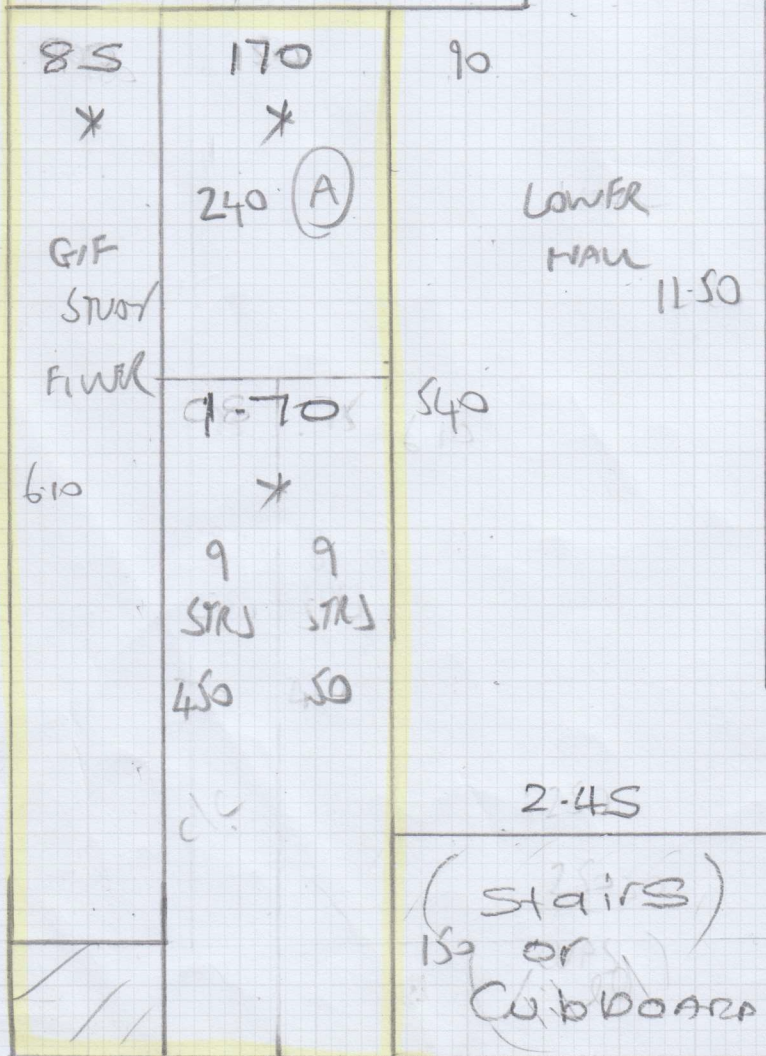

HALL, STUDY & STAIRS

Job No: F29478
 Name: Emma FREDRIKSSON
 Address: Flat F
 14 WARWICK SQ SW1V 2AA
 Tel:
 Sheet: 1 of 3

SISAL
 HARMONY
 FRESH
 SILVER
 HB-261

13.00 x SMTR
 = 19.2m²

Total = 28.2m²

DOM
 Please
 cut this
 Block on
 (site)
 TIGHT!

Job No: F29478
Name: Emma PARSONSON
Address: Flat F 14 WARWICK SQ
SW1V 2AA
Tel: _____
Sheet: 2 OF 3

GROUND FLOOR STUDY

Back Bedroom

BASEMENT

mrcarpets
CARPET FLOORING

Job No: F29478

Name: Emma FARQUHARSON

Address: 14F WARWICK SQUARE
SW1V 2AA

Tel:

Sheet: 3 of 3