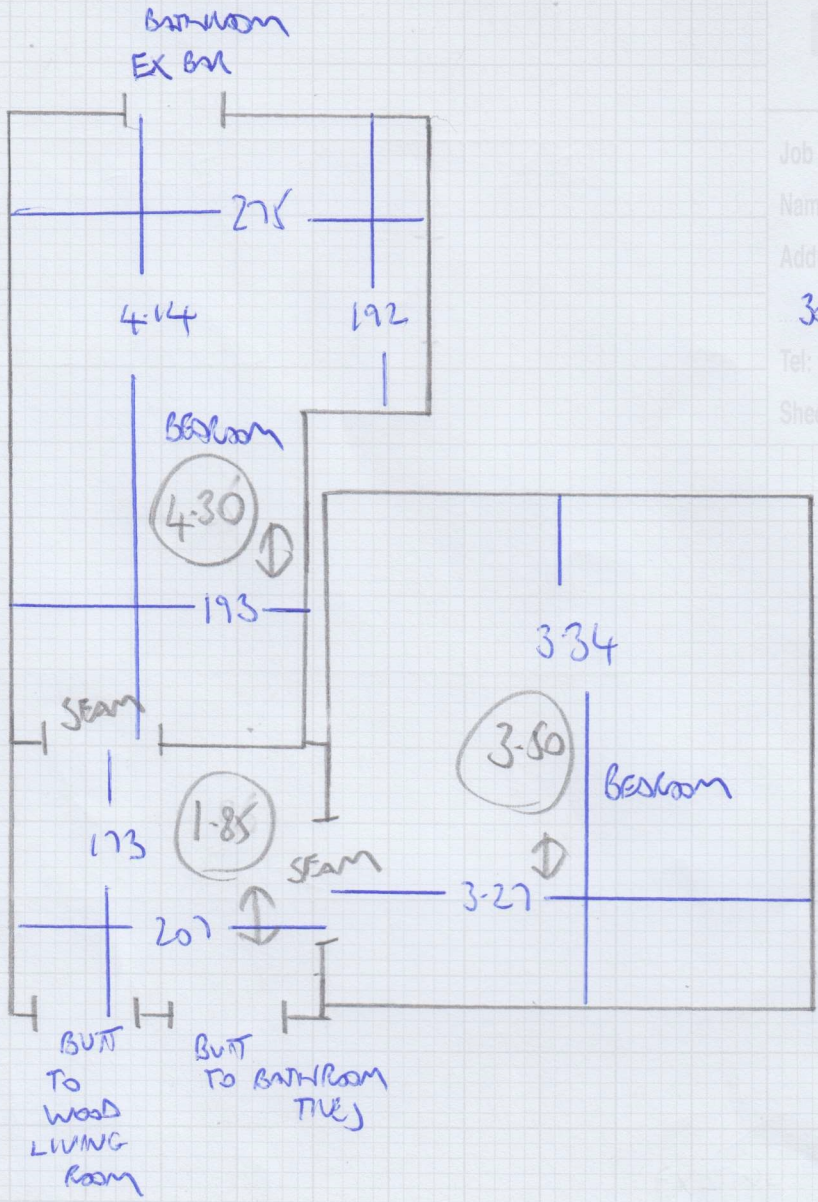

Job No: F29480

Name: JARVIS

Address: BASEMENT FLAT
 30 COMBRAGH ROAD
 WILLOW

Tel:

Sheet: 2 OF 2

YORK VELVET
 YOR-235

PLAN 4-30 x 4MTR
 PLAN 3-50 x 4MTR
 PLAN 1-85 x 4MTR

* Seam Doorways *

Job No: F29480
 Name: JARVIS
 Address: BASEMENT FMT
 30 COMERAGH ROAD W14 9HR
 Tel: _____
 Sheet: 1 of 1

YORK VELVET
 YOR-235

- 4.30 - BED
 - 3.50 - BED
 - 1.85 - HALL
-
- 9.65 X 4.00