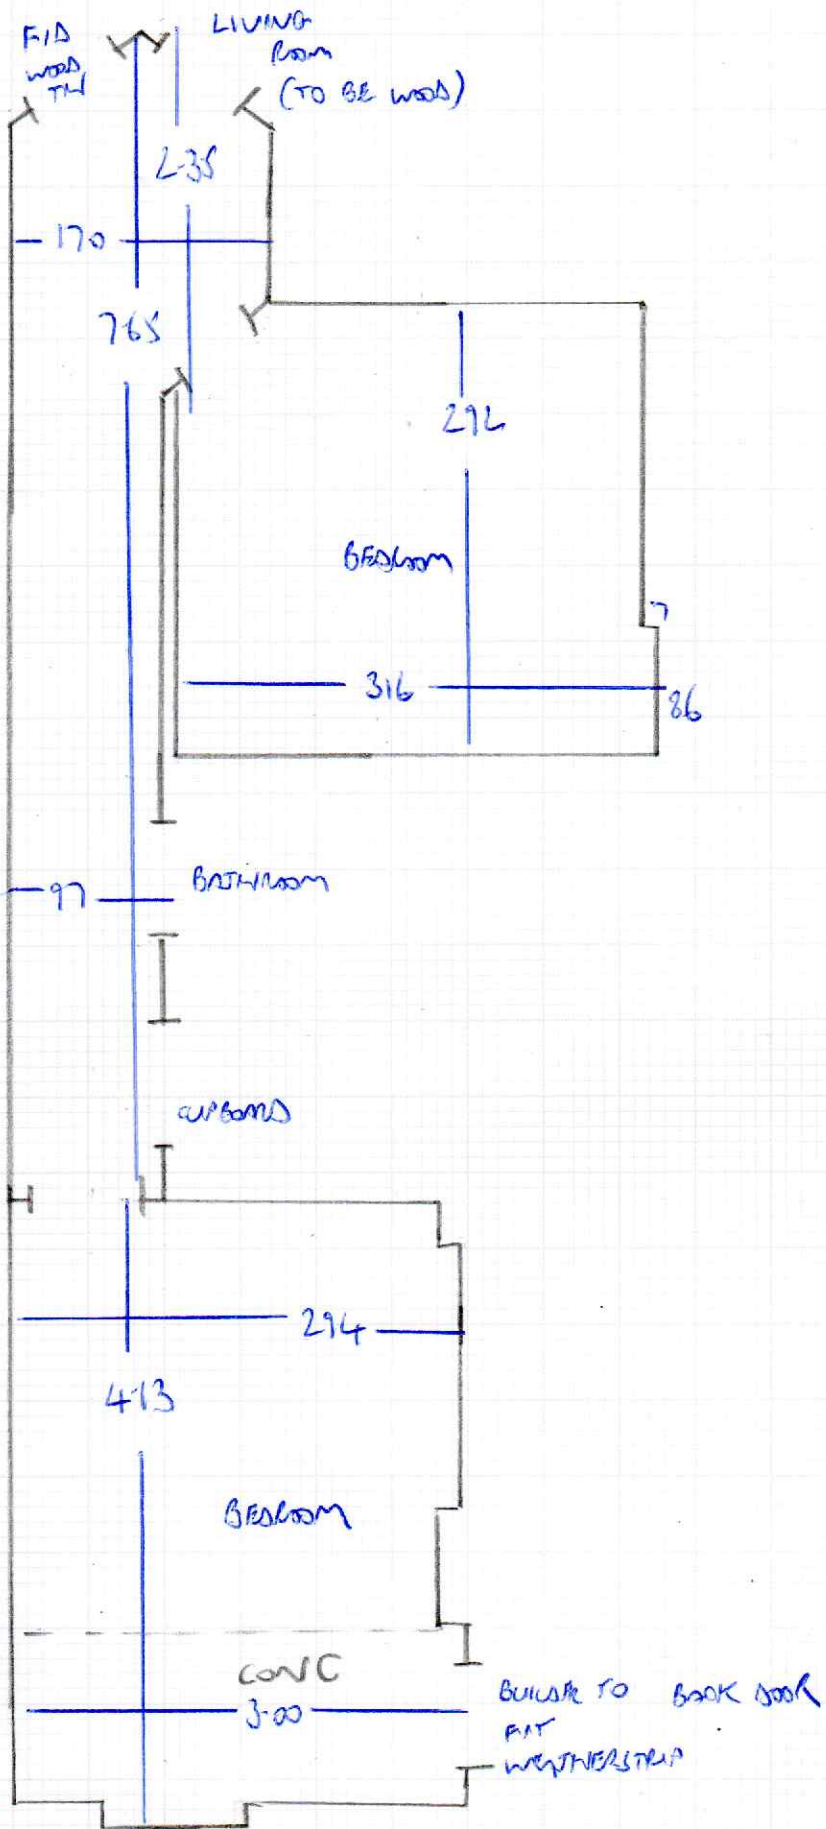

Job No: F29485  
Name: ELMS  
Address: 9 ST CLEMENTS MANS  
LILLY ROAD SW6 7PG  
Tel:  
Sheet 1 of 2

F29485  
ELLIS  
9 ST CLEMENTS MANS  
LIVUE ROAD SW6 7PL

2 OF 2