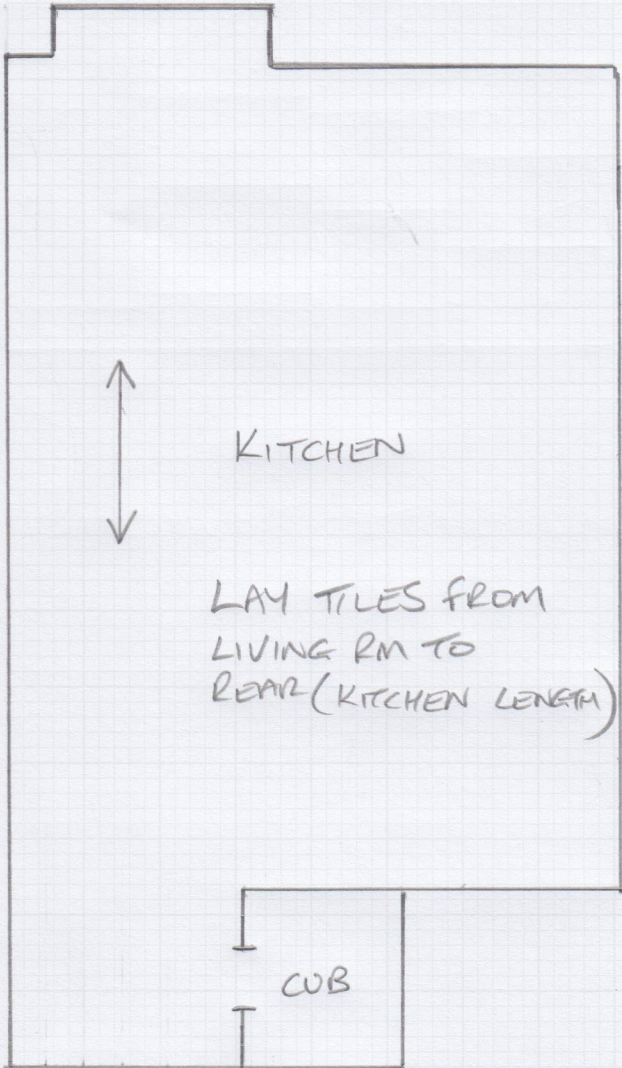

Job No: F29494  
Name: KENT ECO-HOMES  
Address: 48 FULLERTON RD  
SW18 1 BX  
Tel: \_\_\_\_\_  
Sheet: 1 of 1

MODULO ROOTS  
ENGLISH WALNUT  
20565  
(21.4 x 149.8cm TILES)  
FIT TO KITCHEN  
AND CUPBOARD

STEP TO  
LIVING RM