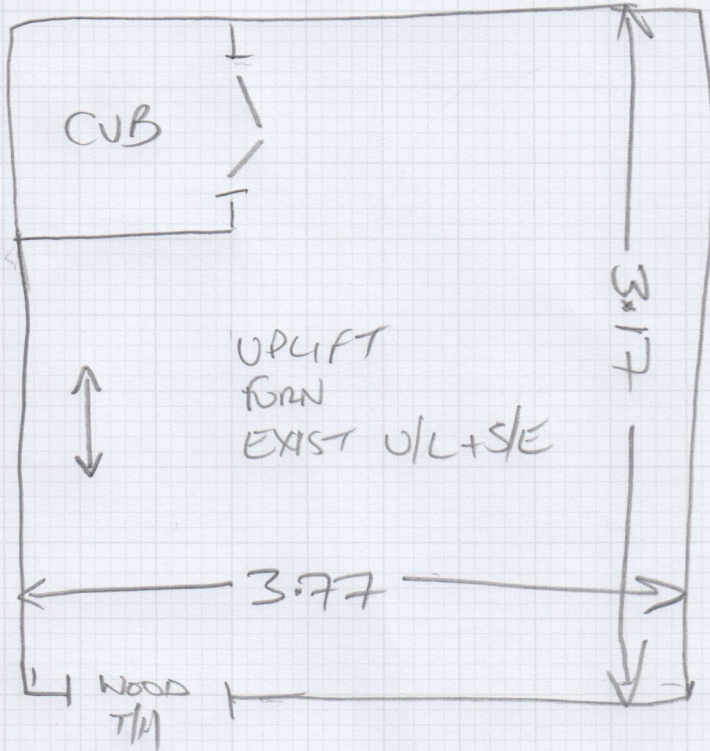

CUPBOARD DOORS
NEED CUTTING

DOOR V TIGHT
(MAY NEED CUTTING)

Job No: F29507
Name: WESTLAKE
Address: FLAT D, 194 ESCOTT RD
SW6 7HD
Tel:
Sheet: 1 OF 1

BURFORD BRIDGE (METZ)
IVORY

3.30 x 4mtr

CUSTOMER AWARE RE: DOOR CUTTING