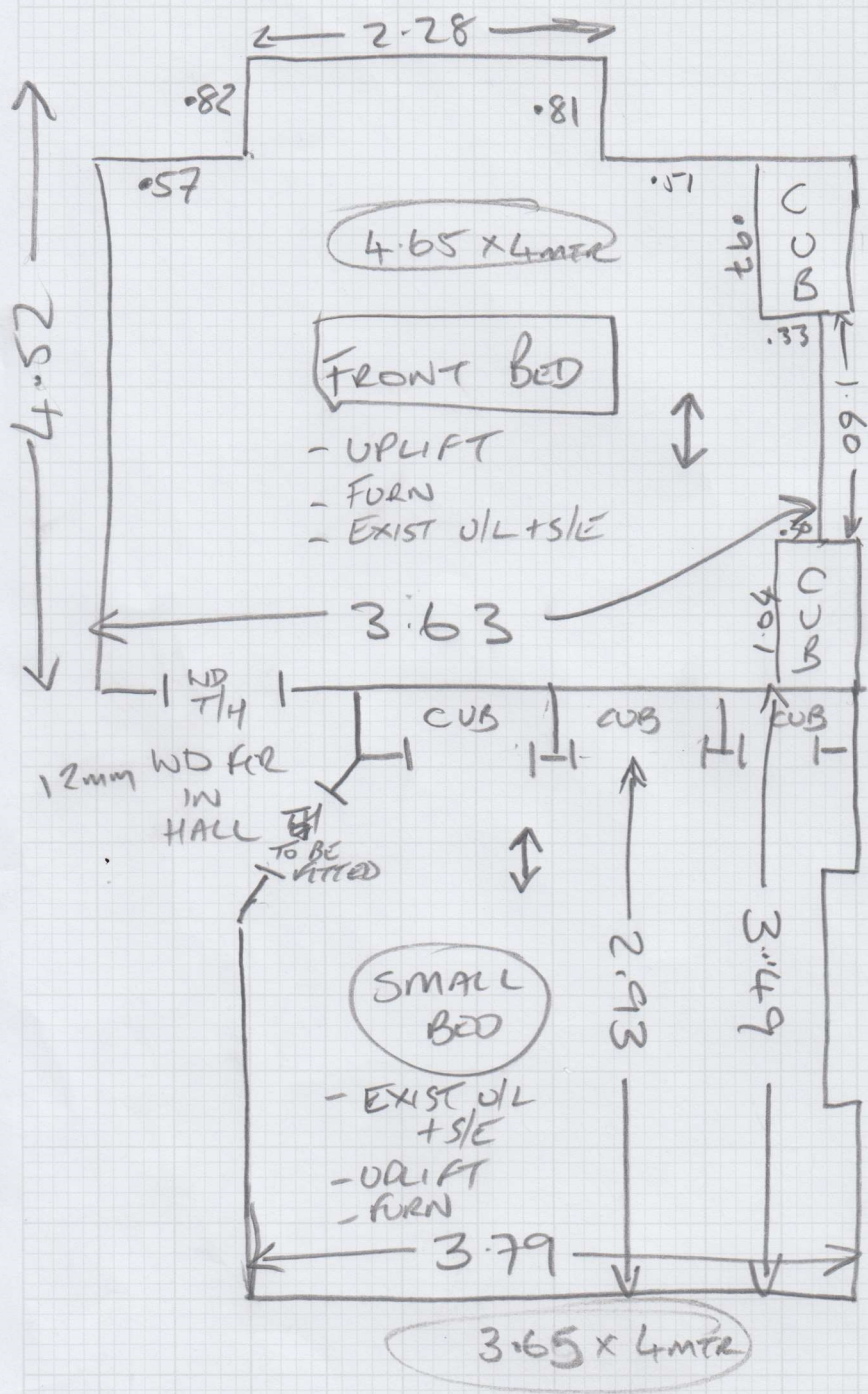

Job No: F29517
 Name: COTTON
 Address: FLAT 1D VERA RD
 SW6 6RW
 Tel: _____
 Sheet: 1 of 1

TRAMORE TONES
 TT-602
 4.65 x 4mtr
 3.65 x 4mtr

FIT INTO
 CUPBOARDS

OVERLAP CARPET IN BOTH DOORWAYS
 SO HARD FLOOR FITTERS CAN TRIM
 BACK WHEN THEY CUT THE THRESHOLDS