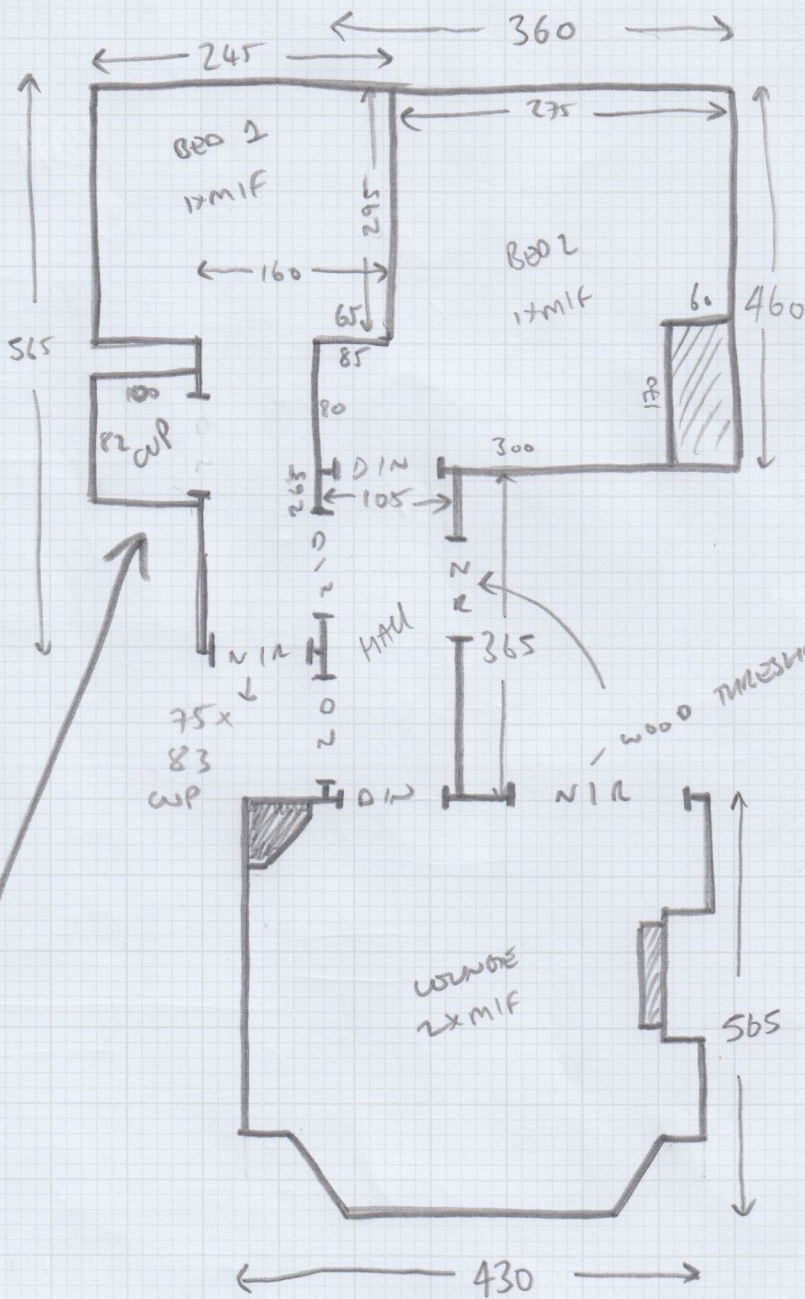

Job No: F29538
 Name: PHARO
 Address: FLAT 2,
 133 HAMMERSMITH
 GROVE, W6 ONJ
 Tel:
 Sheet: POR 2

CUTS
 PLAN - 960 x 500 } colour matching
 LOUNGE - 580 x 500 } IN YORK

YORK VELVET
 YOR - 231 (GRECIAN WHITE)

Job No: F29538
Name: PUARO
Address: FLAT 2,
133 HAMMERSMITH
GROVE, W6 0NJ
Tel:
Sheet: 2 OF 2

LAY OVER
NEW
SOUND
INSULATION
=====

~~*~~ MUST LAY IN TO THIS
CUPBOARD IN ONE PIECE