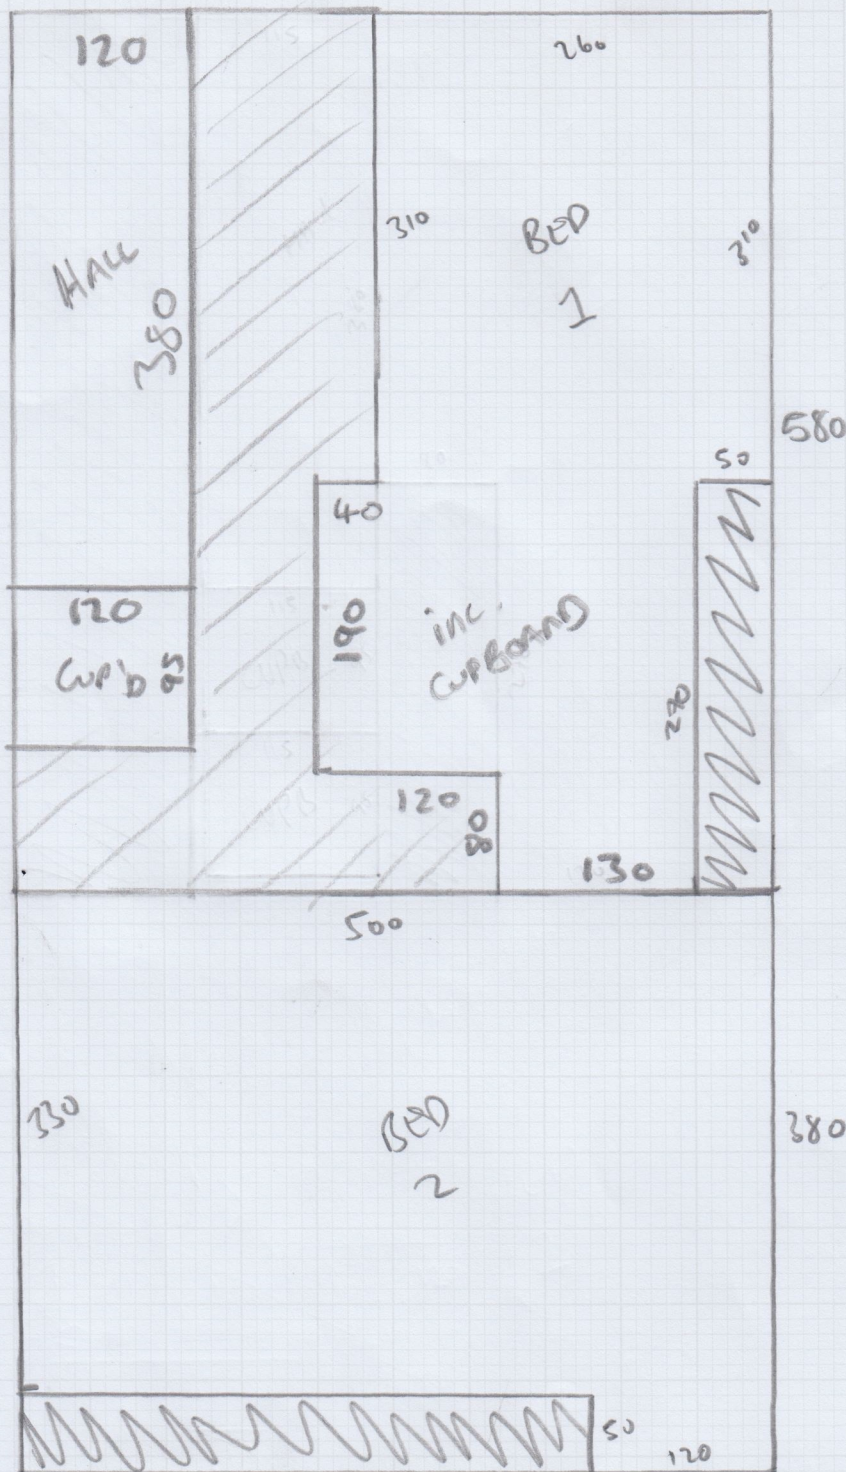

Job No: F29538
 Name: PHARO
 Address: FLAT 2,
 133 HAMMERSMITH
 GROVE, W6 ONJ
 Tel:
 Sheet: POR 2

CUTS
 PLAN - 960 x 500 } colour matching
 LOUNGE - 580 x 500 } IN YORK

YORK VELVET
 YOR - 231 (GRECIAN WHITE)

Job No: F29538
Name: PUARO
Address: FLAT 2,
133 HAMMERSMITH
GROVE, W6 0NJ
Tel:
Sheet: 2 OF 2

LAY OVER
NEW
SOUND
INSULATION
=====

~~*~~ MUST LAY IN TO THIS
CUPBOARD IN ONE PIECE