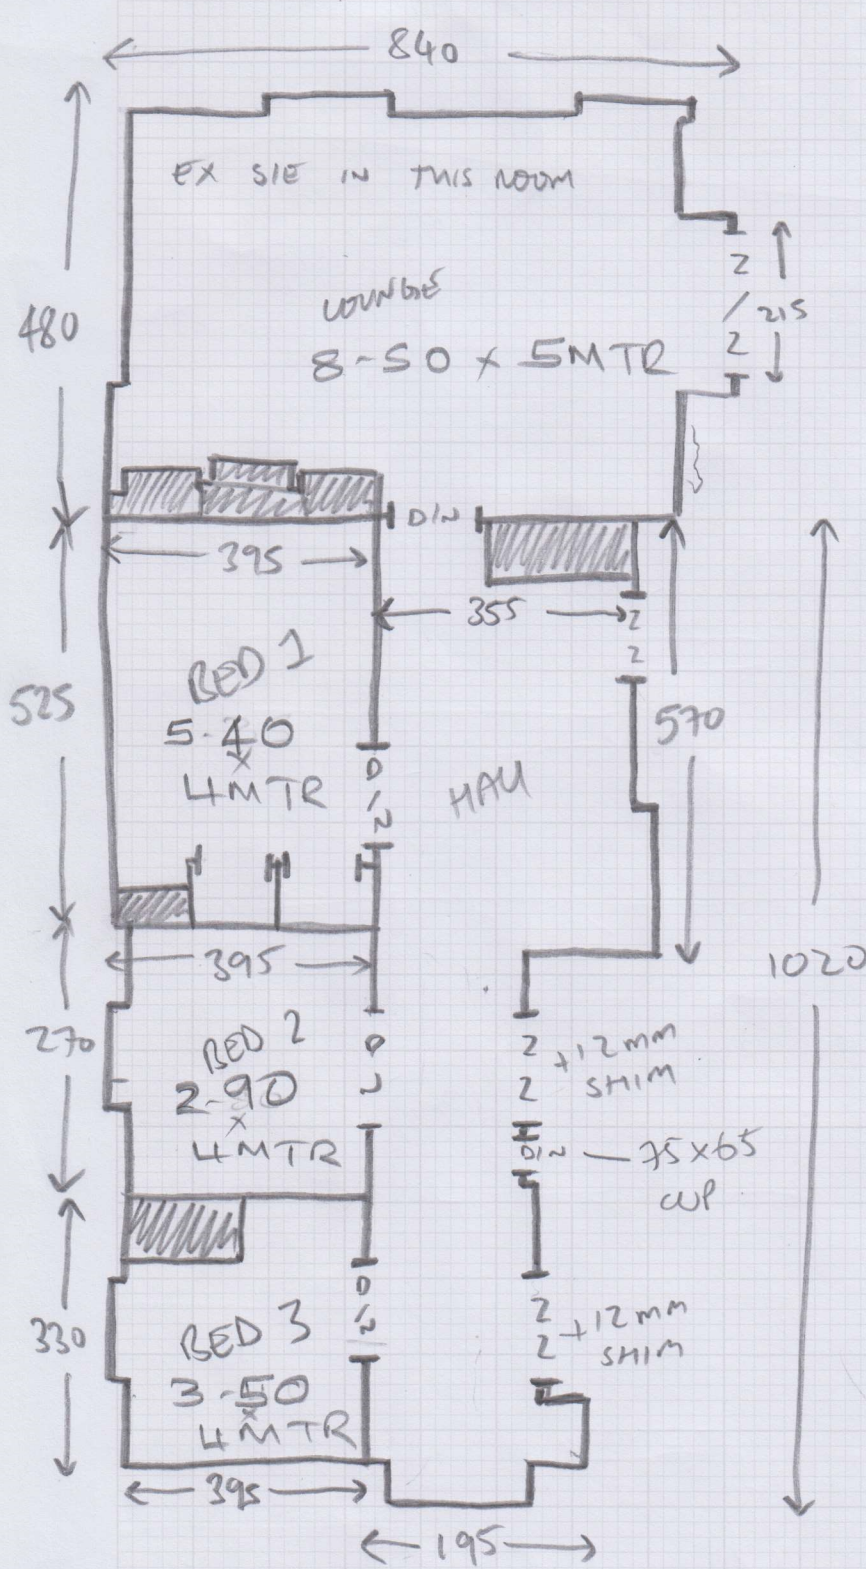

Job No: F29551
 Name: BAILEY
 Address: 76 RIVERMEAD
 COURT, RANELAGH
 GARDENS
 SW 6
 Tel: SW 6
 Sheet: P/2 3RZ

OPTION 1
 YORK 702-232

- PLAN - 1035 x 400
- BED 1 - 540 x 400
- BED 2 - 290 x 400
- BED 3 - 350 x 400
- LOUNGE - 850 x 500
 (9.00 x 5MTR)

4m	5m
87.60m ²	42.50m ²

~~IF USING 5m WIDE
 COLOUR MATCHING~~

- ~~PLAN - 1035 x 500~~
- ~~BED 1 - 535 x 500~~
- ~~BED 2 - 280 x 500~~
- ~~BED 3 - 340 x 500~~
- ~~LOUNGE - 850 x 500~~

~~30.40 x 5.00
 152m²~~

~~OPTION 2~~

877 100 R/P 8-77
 (87:60) CLK 11-69

23-00 x 4MTR
 9-00 x 5MTR
 Bol e 1189295

Job No: F29551
 Name: BAILEY
 Address: 76 RIVERMEAD
 COURT, RANELAGH
 GARDENS SW6
 Tel:
 Sheet: 2/2

PLY + JAPL SUBHOOD
 IN LOUNGE
 PLY IN HALL
 H/BOARD IN BEDS
 HEIGHT DIFF @
 DOORS.

Roll – 25.00m x 4.00m ordered from Whitestone Weavers

Cutting Plan 1	10.35m x 4.00m
Bedroom 1	5.40m x 4.00m
Bedroom 2	2.90m x 4.00m
Cutting Plan 3	3.50m x 4.00m
=====	
Total	22.15m x 4.00m
=====	

Many Thanks