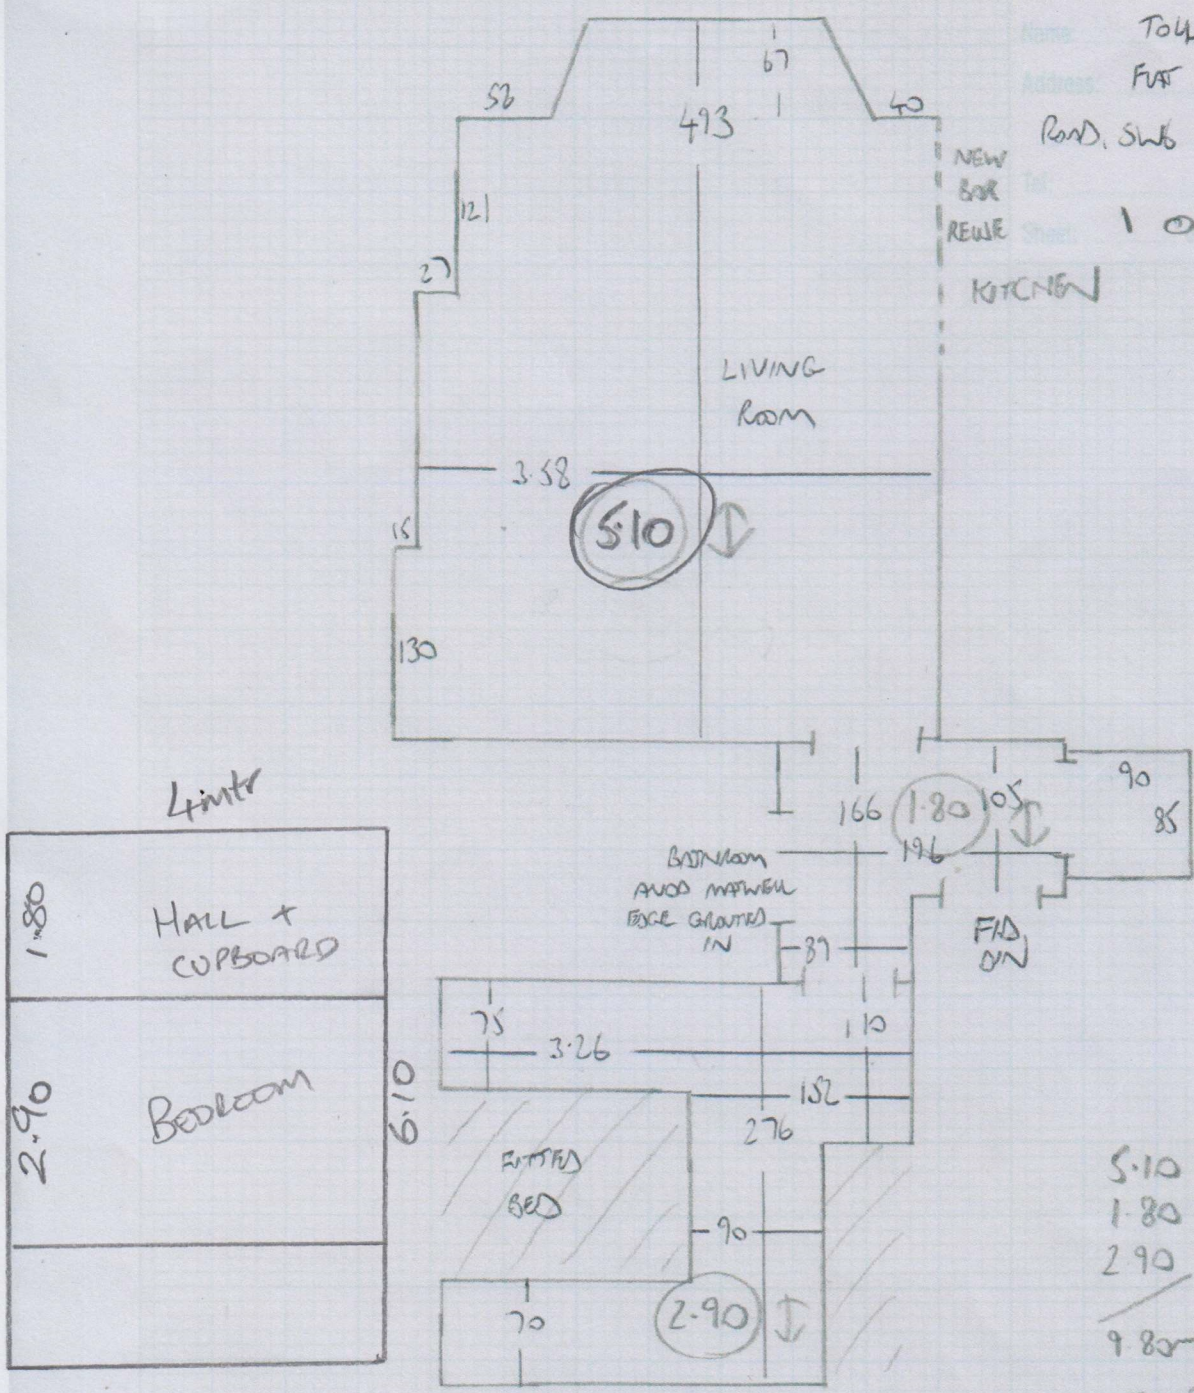

2016 PLAN

Job No: FZ5068
 Name: TOLLURST
 Address: FUR 2, 307 NEW KINGS
 Road, SW6 4RF
 1 OF 1
 NEW
 BAR
 REWE
 KITCHEN

5.10 LIVING
 1.80 HALL
 2.90 BEDROOM
 9.80m x 4.00m
 = 39.2m²

LONDON TWIST
'CLEARANCE' - STONE

5.50 x 4.00 - LIVING ROOM
 6.10 x 4.00 - BED + HALL

~~SLOANE TWIST~~
~~SLO 4775~~