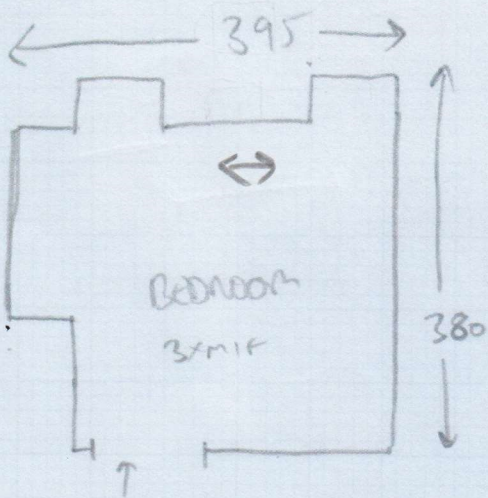

3.40 x 4mtr

F29559
 FRAME
 216^A MUNSTER ROAD
 SW6 6AY

1/1

2x MAN TEAM
 - FURN!!

FAIRISLE
 CAPE FOG

4.05 x 4mtr

WOOD IN
 HAND
 RECOMMEND
 THRESHOLDS