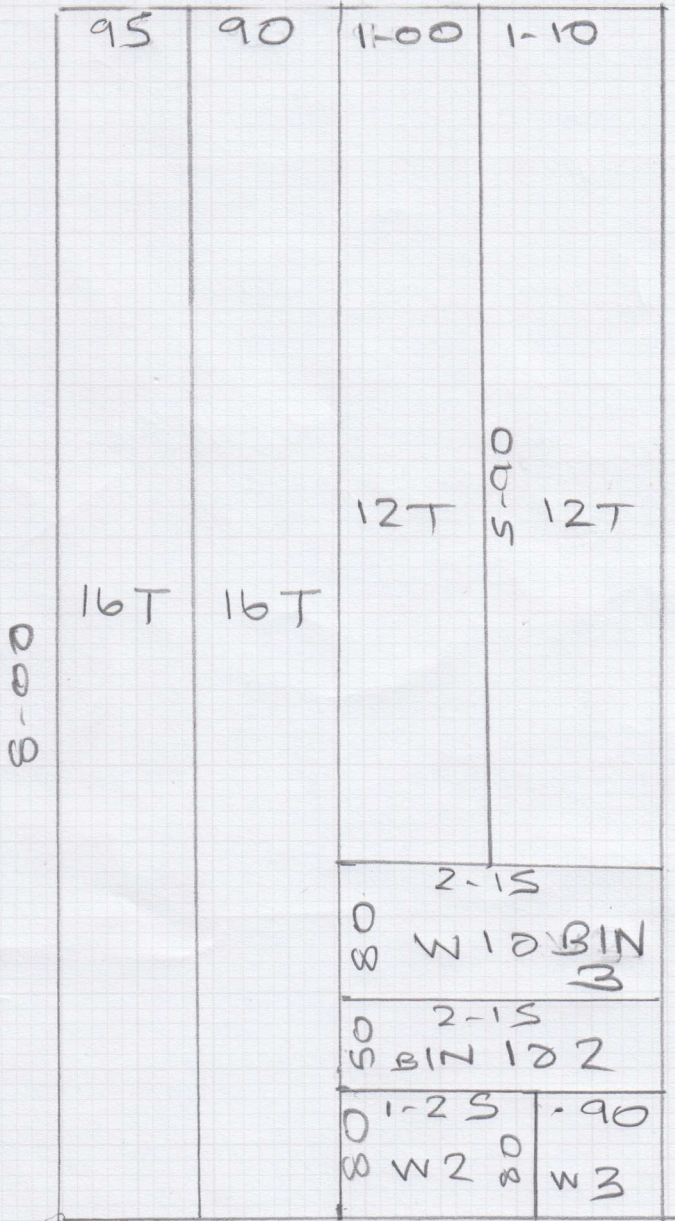

Job No: F29564
Name: AMEL CATFORD
Address: 60 UNION ST
LONDON SE11 8G

Tel:
Sheet: 1 OF 2

WILTON CARPETS
CUESIL
BARNABLE
8-00M x 4-00

TRICARD

F29564

AMCL CATFORD

60 UNION ST

SE 11 SG

ZOF 2

$$\checkmark 8 \times 5T = 47 \times 79 \cdot$$

$$\checkmark 7.5 \times 5T = 46 \times 74 \cdot$$

$$\text{BIN 1} = 46 \times 105 \checkmark$$

$$\checkmark 8.5 \times 5T = 43 \times 81 \cdot$$

$$\checkmark 8.5 \times 5T = 43 \times 86 \cdot$$

$$\checkmark 6.5 \times 5T = 42 \times 72 \cdot$$

$$\checkmark 11.5 \times 5T = 43 \times 86 \cdot$$

$$\text{BIN 2} = 43 \times 102 \checkmark$$

$$\checkmark 3.5 \times 5T = 45 \times 85 \cdot$$

$$W1 = 65 \times 97 \checkmark$$

$$\checkmark W2 = 71 \times 120 \checkmark$$

$$W3 = 71 \times 82 \cdot \checkmark$$

$$4 \times 5T = 45 \times 85 \cdot$$

$$\text{BIN 3} = 45 \times 105 \cdot$$