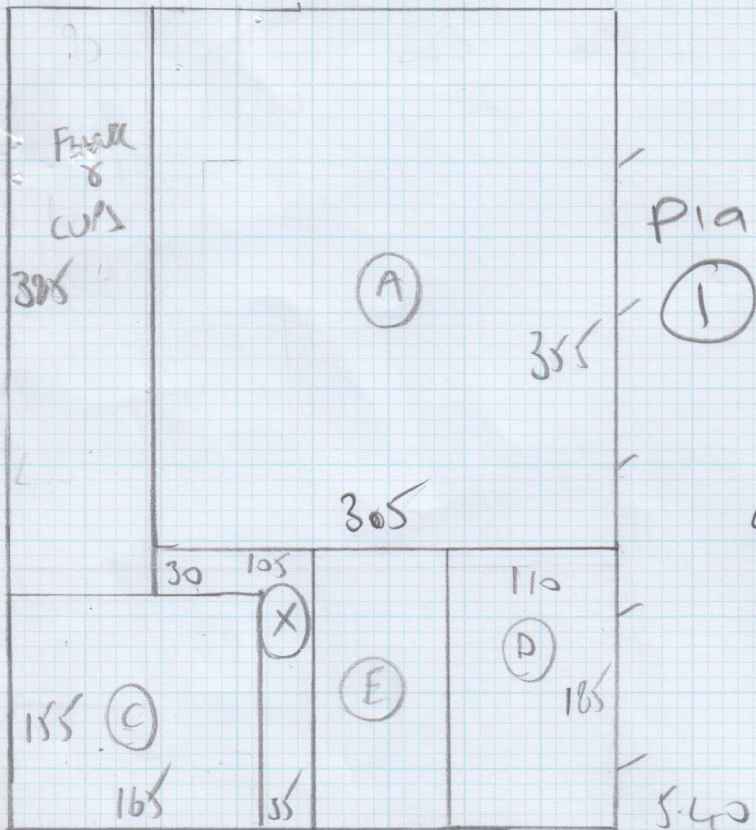

Job No: F29567  
 Name: ANNET  
 Address: 3 SIMONE ROAD  
 Tel: SWB 6BL.  
 Sheet: 1 of 2

DAKOTA -  
CBS (Wild Ginger)

- BED 380 x 400
- BED 380 x 400
- PLAN 1 540 x 400
- 1300 x 400

PLAN 2 500 x 400

DAKOTA  
 OAK - CBS  
 18-10 x 4MTR  
 Roll ordered

## ROLL BREAKDOWN

---

Job No: F29567  
Customer Name: Annett  
Carpet: Dakota (Sisal Weave Classic)  
Colour: DAK-C65 (Wild Ginger)

### **Roll – 18.10m x 4.00m ordered from Victoria Carpets**

Top Bedroom	3.80m x 4.00m
1 <sup>st</sup> floor Bedroom	3.80m x 4.00m
Cutting Plan 1	5.40m x 4.00m
Cutting Plan 2	5.00m x 4.00m

=====  
**Total**                      **18.00m x 4.00m**  
=====

**Please cut 5.00m x 4.00m last**

Many Thanks

John