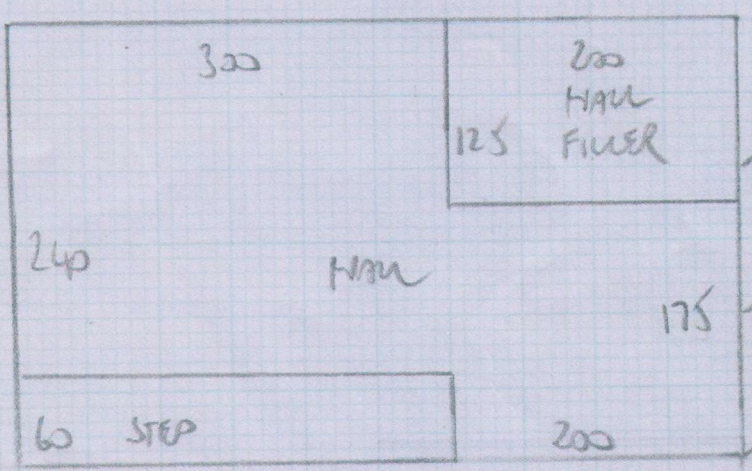

mircarpet
 F29574
 Job No: ~~F23754~~
 Name: FREDERICKS
 Address: 371A Fulham Pl Rd
 Sub 6TA
 Tel:
 Sheet: 1 of 2

Lulworth
 LW/20

$8.20 \times 4.00 = 32.80 \text{ m}^2$

MIKU
~~SSNH MIK 130~~

$3.00 \times 5.00 = 15 \text{ m}^2$

NAPLES (BERBER TRADITIONS)
 NAP-201 (DESERT RIB)

F29574
E23754

Job No:
Name: FRIEDERICHJ
Address: 371A FULHAM CML ROAD
SW6 6TA

Plot:
Sheet: 2 of 2

STEP 1.10x .55 (STONE)