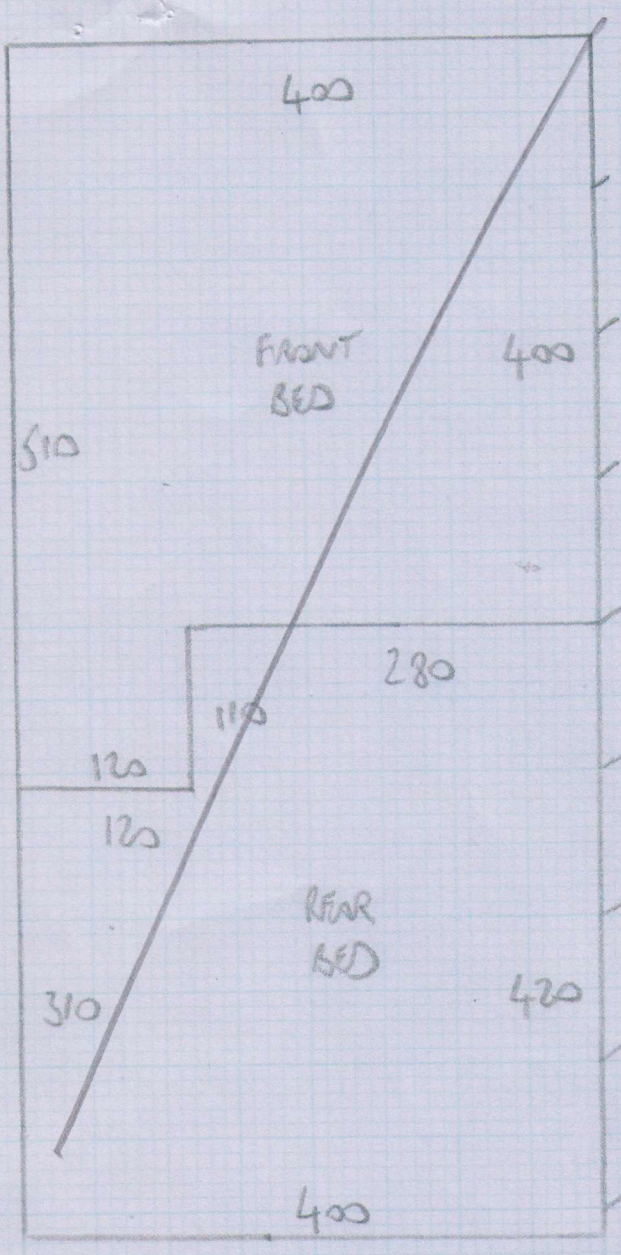

mircarpet
 F29574
 Job No: ~~F23754~~
 Name: FREDERICKS
 Address: 371A Fulham Pl Rd
 Sub 6TA
 Tel:
 Sheet: 1 of 2

Lulworth
 LW/20

$8.20 \times 4.00 = 32.80 \text{ m}^2$

MIKU
~~SSNH MIK 130~~

$3.00 \times 5.00 = 15 \text{ m}^2$

NAPLES (BERBER TRADITIONS)
 NAP-201 (DESERT RIB)

F29574
E23754

Job No:
Name: FRIEDERICHJ
Address: 371A FULHAM CML ROAD
SW6 6TA

Plot:
Sheet: 2 of 2

STEP 1.10x .55 (STONE)