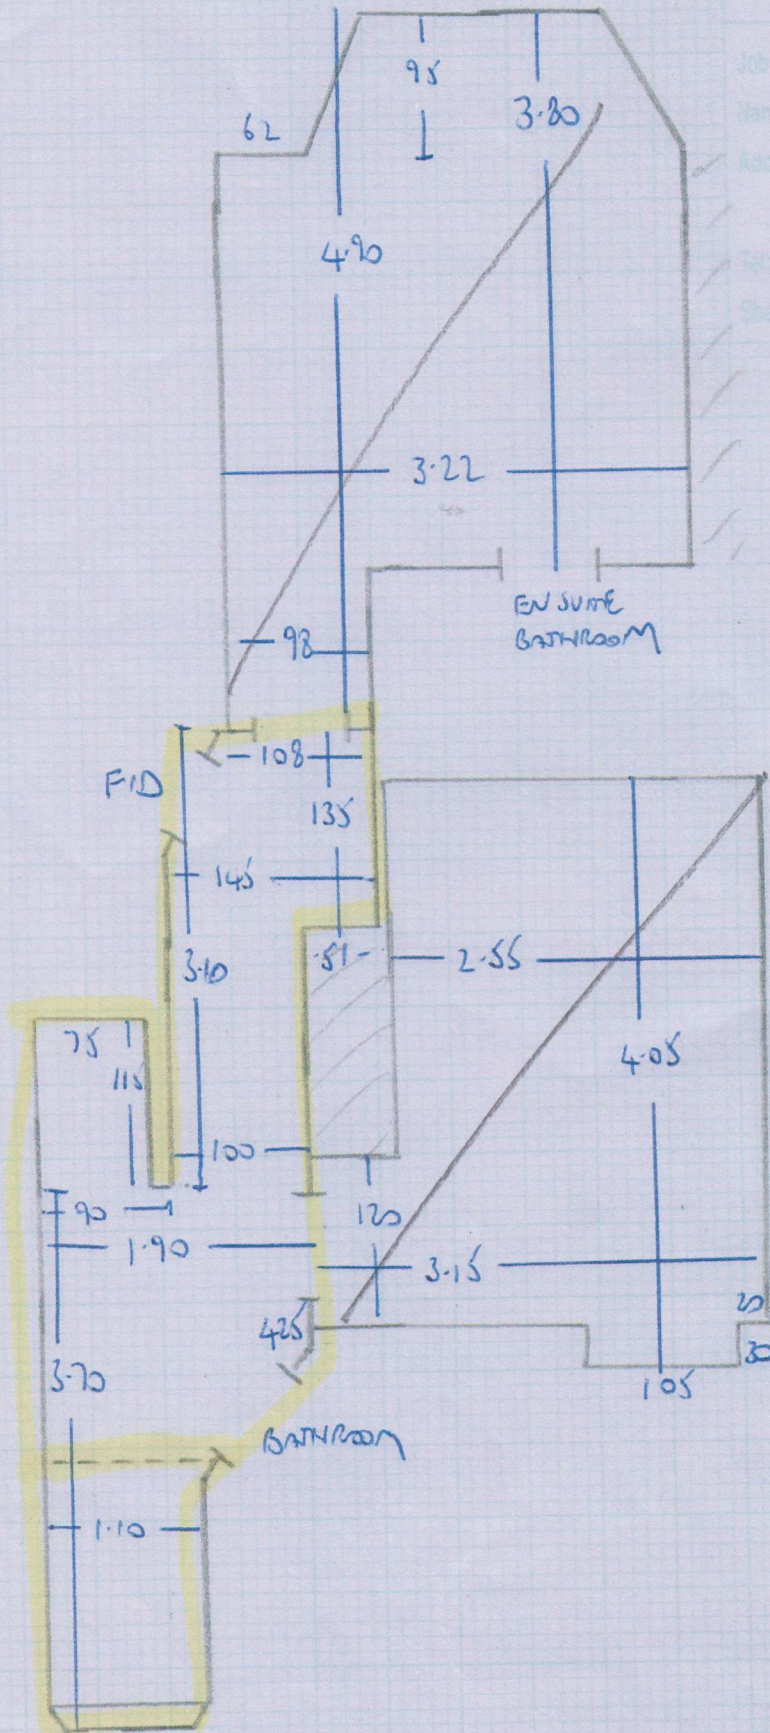

mircarpet
 F29574
 Job No: ~~F23754~~
 Name: FREDERICKS
 Address: 371A Fulham Pl Rd
 Sub 6TA
 Tel:
 Sheet: 1 of 2

Lulworth
 LW/20

$8.20 \times 4.00 = 32.80 \text{ m}^2$

MIKU
~~SSNH MIK 130~~

$3.00 \times 5.00 = 15 \text{ m}^2$

NAPLES (BERBER TRADITIONS)
 NAP-201 (DESERT RIB)

F29574
E23754

Job No:
Name: FRIEDERICHJ
Address: 371A FULHAM CML ROAD
SW6 6TA

Plot:
Sheet: 2 of 2

STEP 1.10x .55 (STONE)