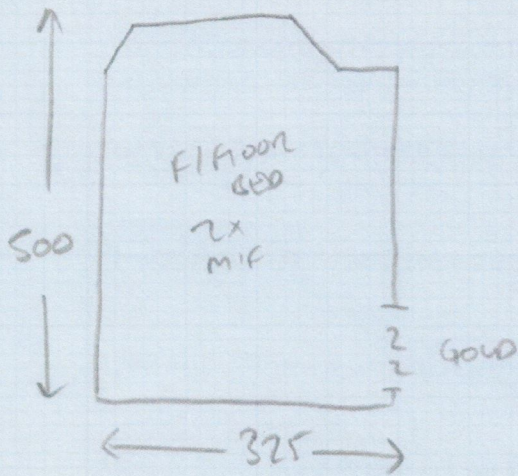

F29575
BLIGH
27 SLOANE AVE
SW 3 3JR
1/1

GHEENT GHL-06

FIT TO 1ST FLOOR
FRONT BED ONLY