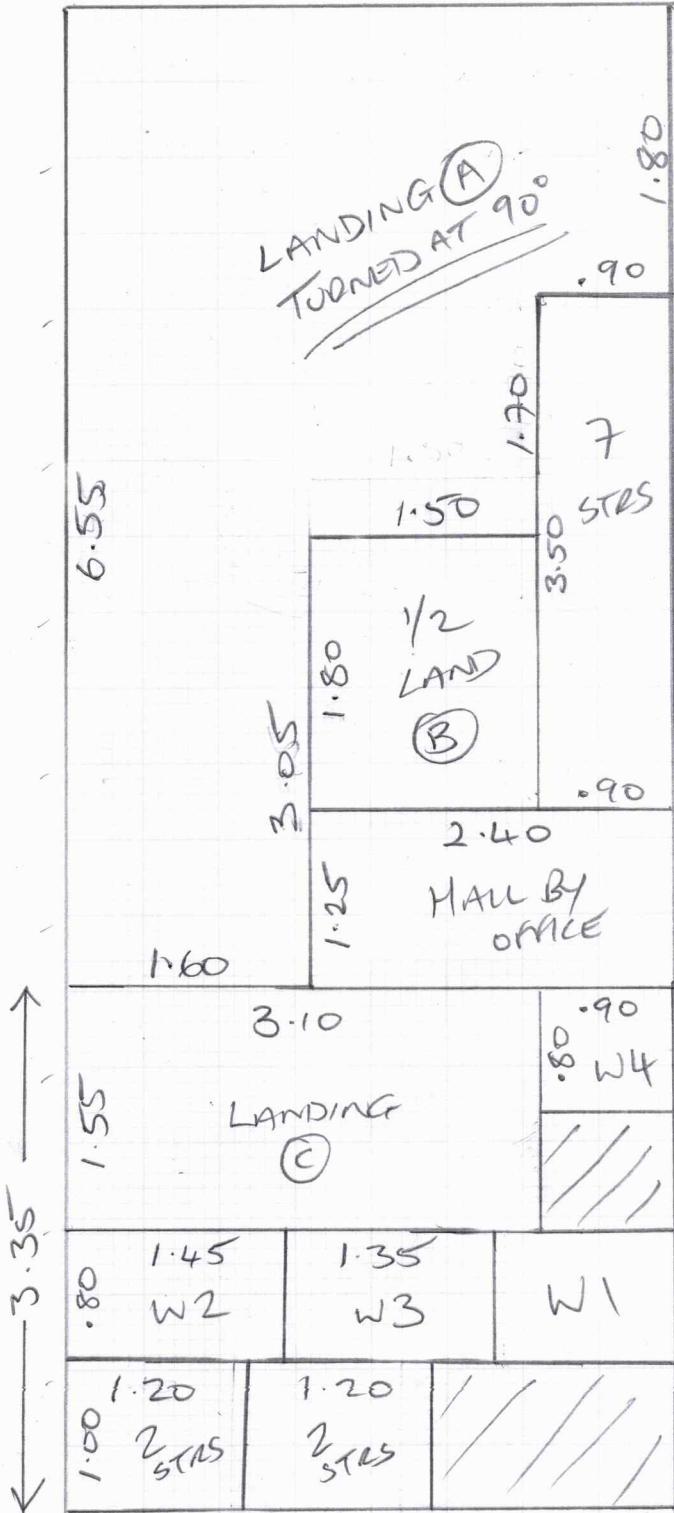

F29580  
FRIDAY  
VERGERS FLAT  
CHELSEA OLD ST  
SW3 5LT

HALL OUTSIDE OFFICE,  
STAIRS + LANDINGS  
(NOT HALL BY LOUNGE)

8.00 x 5 MTR (40m<sup>2</sup>)

4mtr

F29580  
 FRIDAY  
 VERGERS FLAT  
 CHELSEA OLD ST  
 SW3 5LT

HALL OUTSIDE OFFICE  
 STAIRS + LANDINGS  
 (NOT HALL BY OFFICE)

9.90 X 4mtr (39.60m<sup>2</sup>)