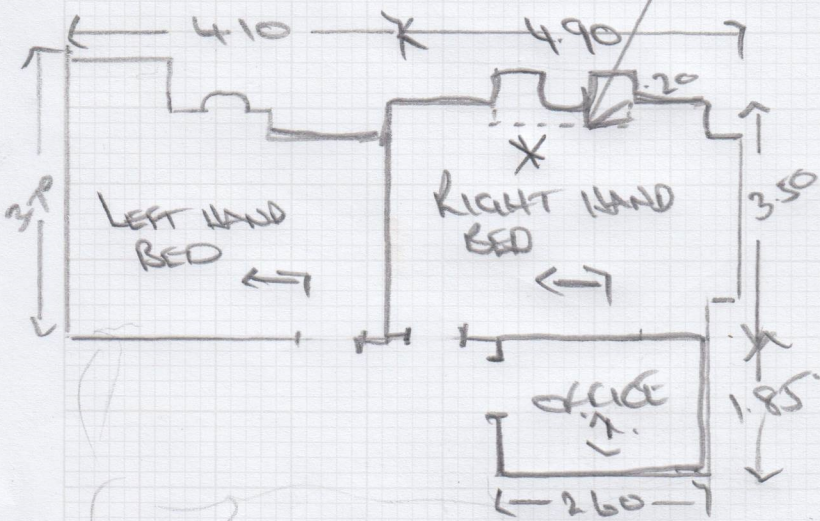

Job No: F29589 ✓
 Name: DENISON - GAY.
 Address: 31 ROSEDALE RD
 W6 9ET
 Tel: 01977-227701
 Sheet: 07747-043618

CONCRETE PATCH
 FROM OLD FIREPLACE
 DROPS ABOUT 6MM
 PLZ PLY TO MAKE LEVEL.

- HEAVY FURNITURE - CUSTOMER SAYS WILL CLEAR W/DROPS ECT TO MAKE NOUABLE -
- 3x DOORS NEED TRIMMING
- PLZ PRICE WITH + WITHOUT PLY(SOARD).

CLIENT PLACED ORDER ABOUT 2 YEARS AGO, (ORDER) SISAL. WANTS SAME AGAIN.

OR RUN W/AVE SAME DIRECTION...

4.20 x 4.00
 5.00 x 4.00
 1.95 x 4.00

3.80 x 5.00 ✓
 3.80 x 5.00
 1.95 x 4.00

11.15 x 4.00

= 44.6m²

= 46.8m²

* 6MM PLYWOOD *
 TO LEVEL
 FIREPLACE

- UNDERLAY 35M² DORRIT
- 39 S' STAIN GRIPPER
- 3 x 90 ANTIQUE BRASS DOORLID.
- 15 LTR TAX
- 15 LTR FS.

*