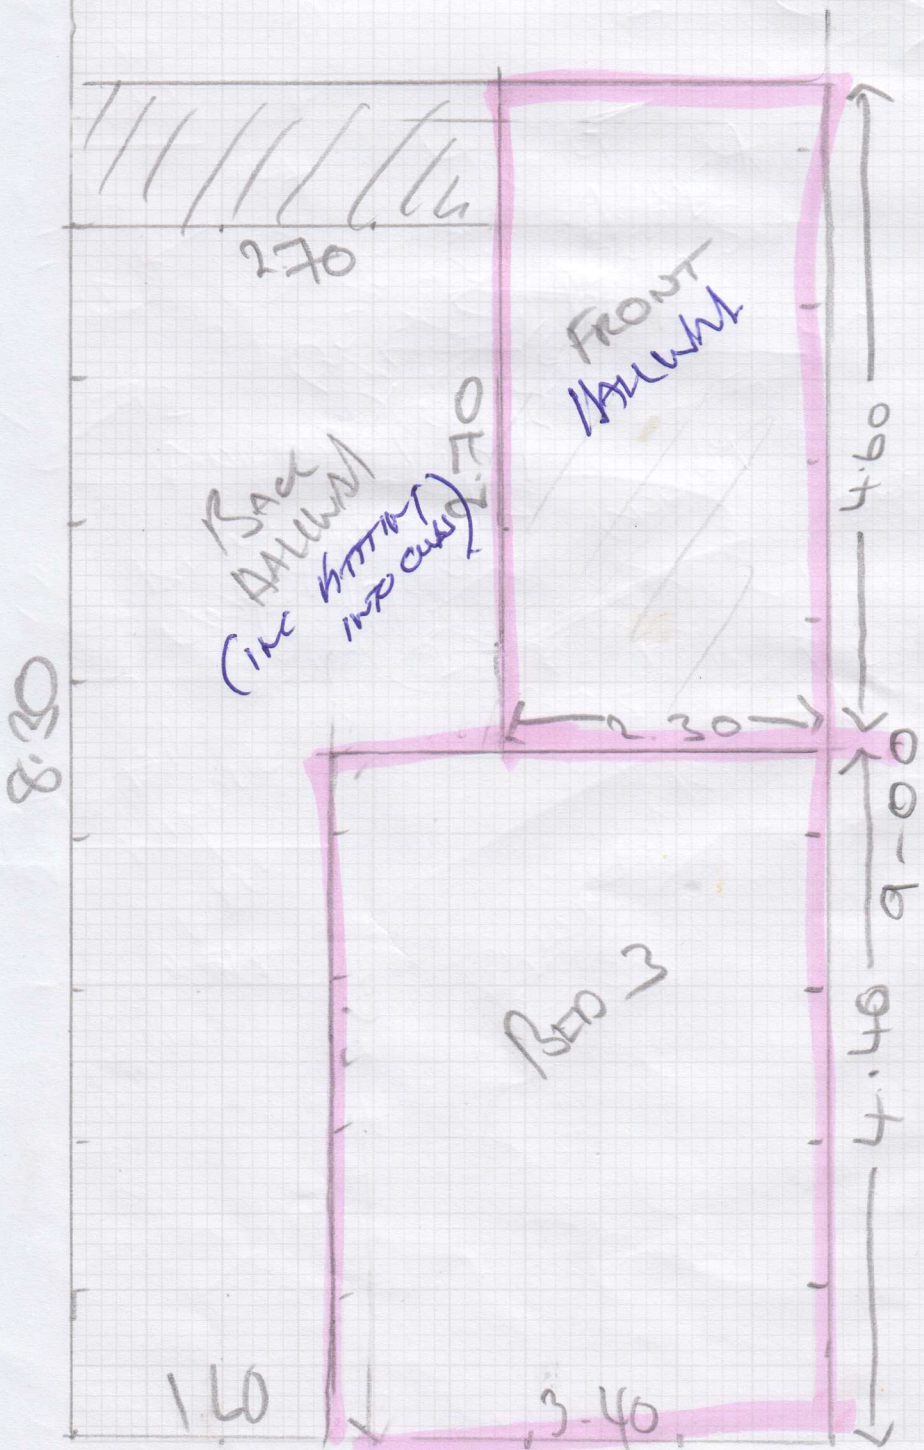

BED 1 8.65 x 5.00

111 2.400 x 5.00

BED 3 / FRONT HALL

BACK HALLWAY 9.00 x 5.00

CABINET
120101 PEARL

21.65 x 5.00

1 OFF 25 M²
25 x 500 (125 M²)

Job No: F29595
Name: BHAGAT
Address: 20 ABBEY RD
NW 86EU

Sheet:

1st Phase

3,555 100m²

8.30

Job No: F29595
Name: BHABAT
Address: 20 ABBEY
ROAD, NW8