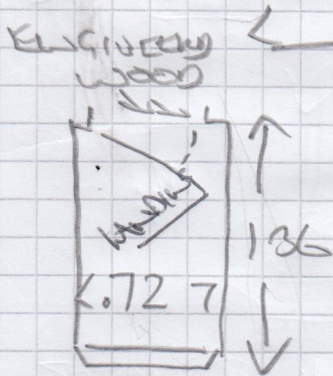

ANAMINTA LITTLENAVES

38 BERYL ROAD

W6 8355

07973 384791

F29618

1 STEP 45x80

3.30 x 4.00

FITTING ONLY

OWN GLASS + GRIPPER + RAILS

NO FURNITURE OR MEASUR