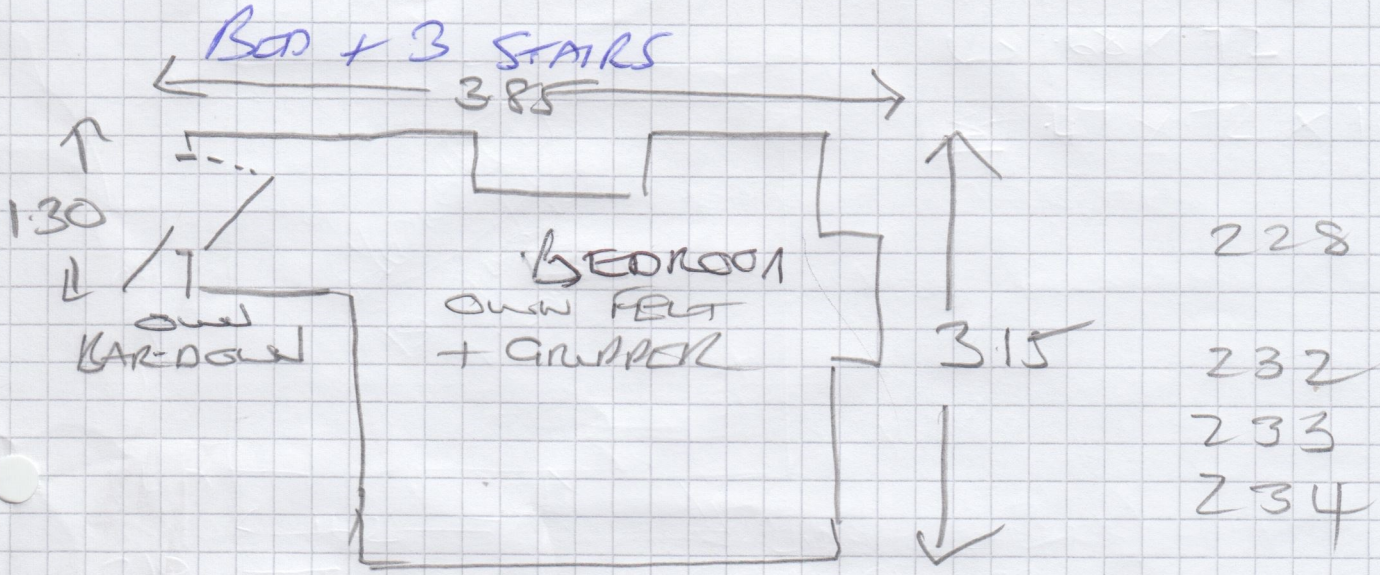

ANAMINTA LITTLENAVES

38 BERYL ROAD

W6 8355

07973 384791

F29618

1 STEP 45x80

3.30 x 4.00

FITTING ONLY

OWN GLASS + GRIPPER + RAILS

NO FURNITURE OR MEASUR