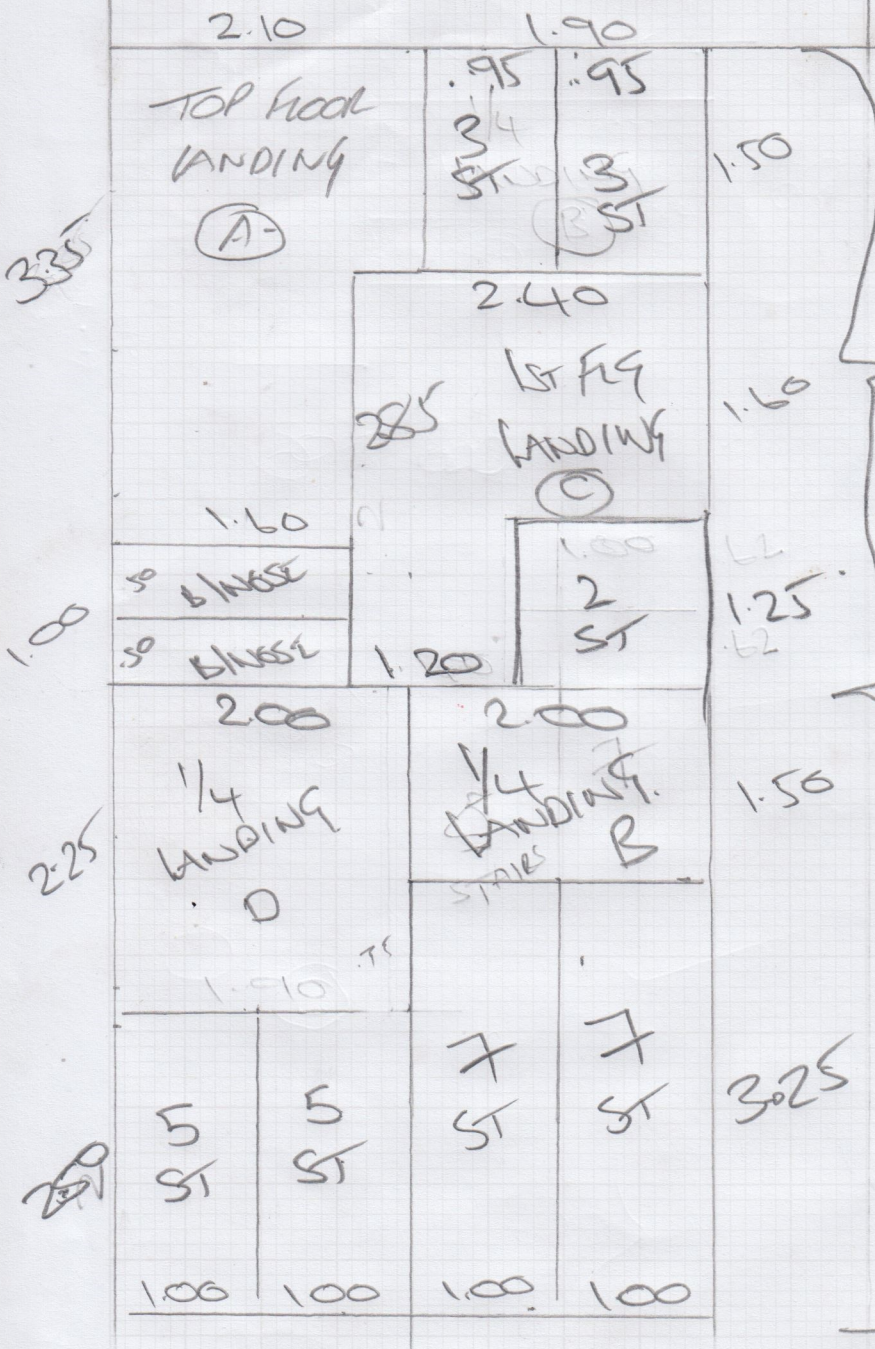

LOW BEDROOM

4.10 x 5.00

YORK 228

Job No: F29629
 Name: 27 MALWOOD RD
 Address: SWIZBER

CUST: TAYLOR DOWNING
 Sheet of:

4.35 x 4.00

YORK 233

London Stone

4.75 x 4.00

YORK 233

12/10/23

B. MARTIN
27 MARWOOD RD
SW12 8ER

07973
266484

F29629
DOWNING

ST/LAND/LOFT BED/MASTER

FULL UP/LIFT/DISPOSE

24.20
-1.05

23.15
16.95

SW 1.10 x 1.15