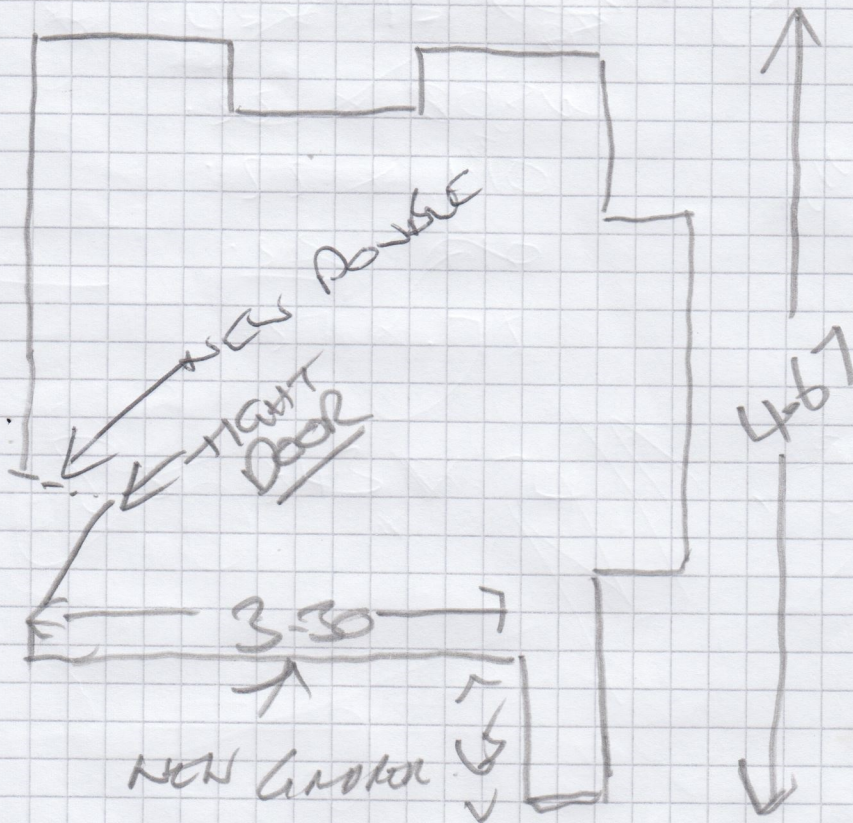

F29630

F29630

DUBBIE BONNETT

38 KINGS WOOD RD

FULHAM

Bedroom.

← 4.20 →

4.67

UPST.

bed + 2 chest drawers

Hand
7/07/48