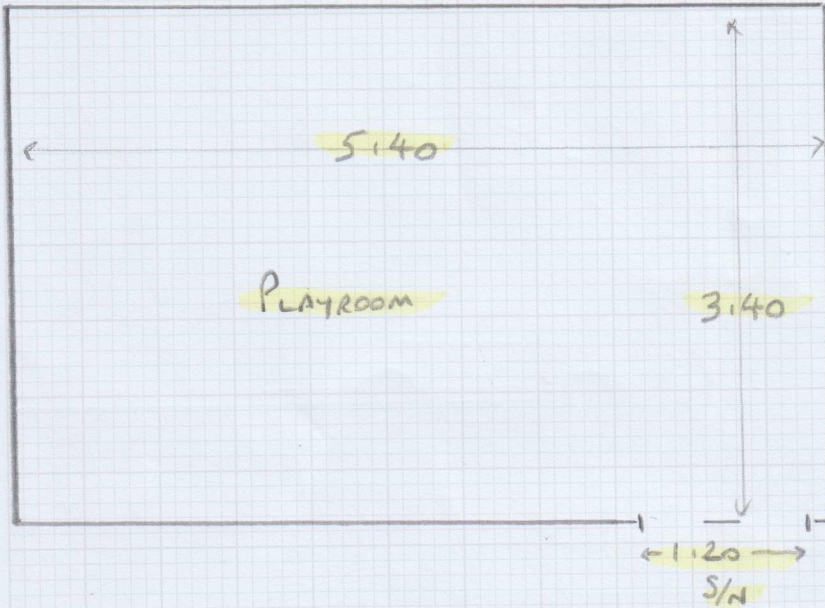

Job No: F29650

Name: BLAELFORD

Address: 2a WOODBOROUGH  
ROAD, SWIS 6PT

Tel:

Sheet: 1 of 1

REVOLUTION SUPREME ONLY

CUT = 5.50 x 4m